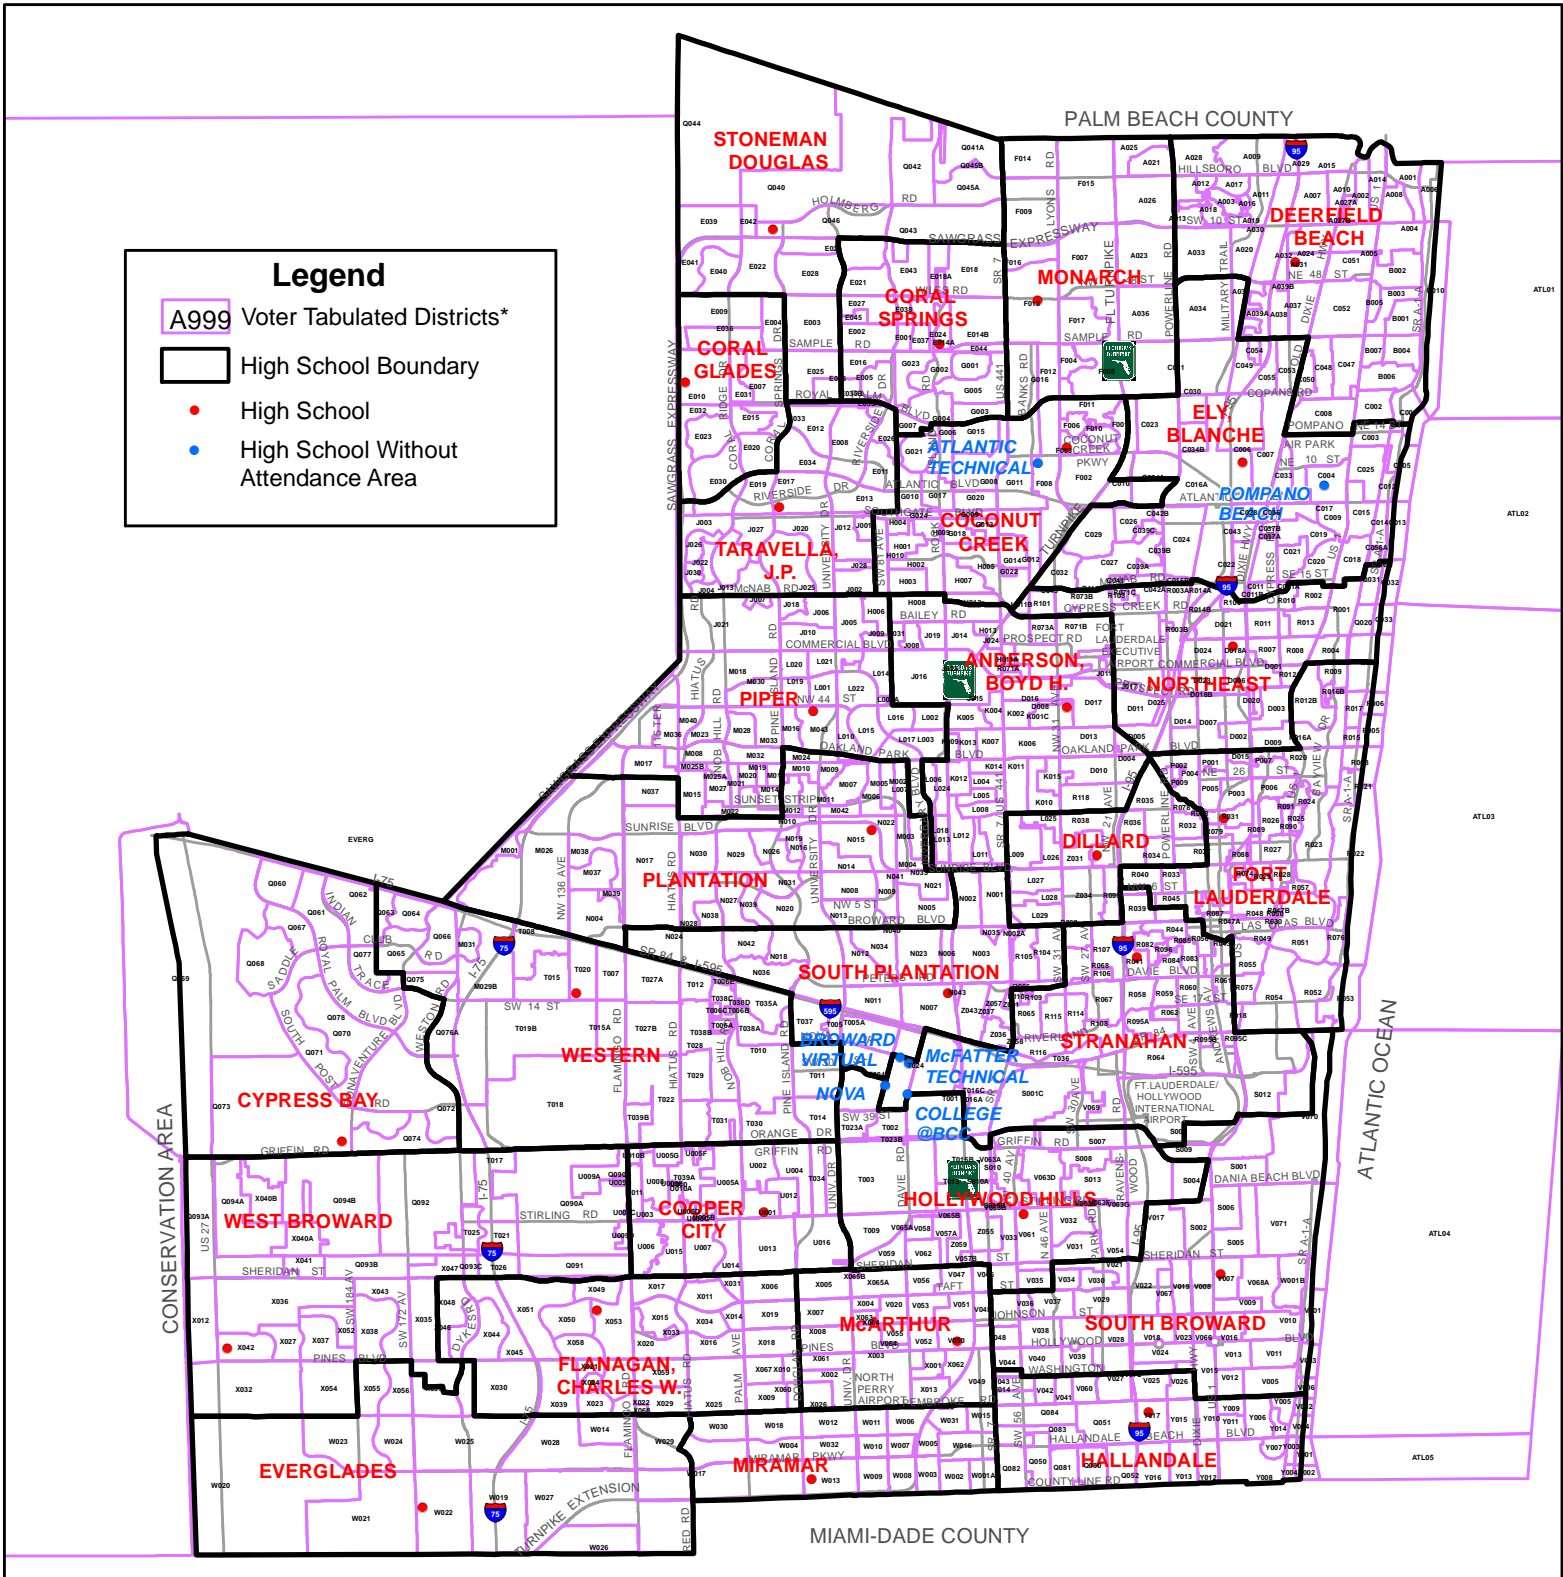

2012-2013 HIGH SCHOOL BOUNDARIES

Voter Tabulated Districts

Single Board Member Districts

- D1- Ann Murray
- D2- Patricia Good
- D3- Maureen S. Dinnen
- D4- Donna P. Korn
- D5- Benjamin J. Williams
- D6- Laurie Rich Levinson
- D7- Nora Rupert

Data sources: 2010 U.S. Census, BCPS School Boundaries Department, Broward County GIS Division

Date: 4/9/2012

At Large Board Member Robin Bartleman and Katherine M. Leach represent Broward County as a whole and do not represent a single School Board member district.