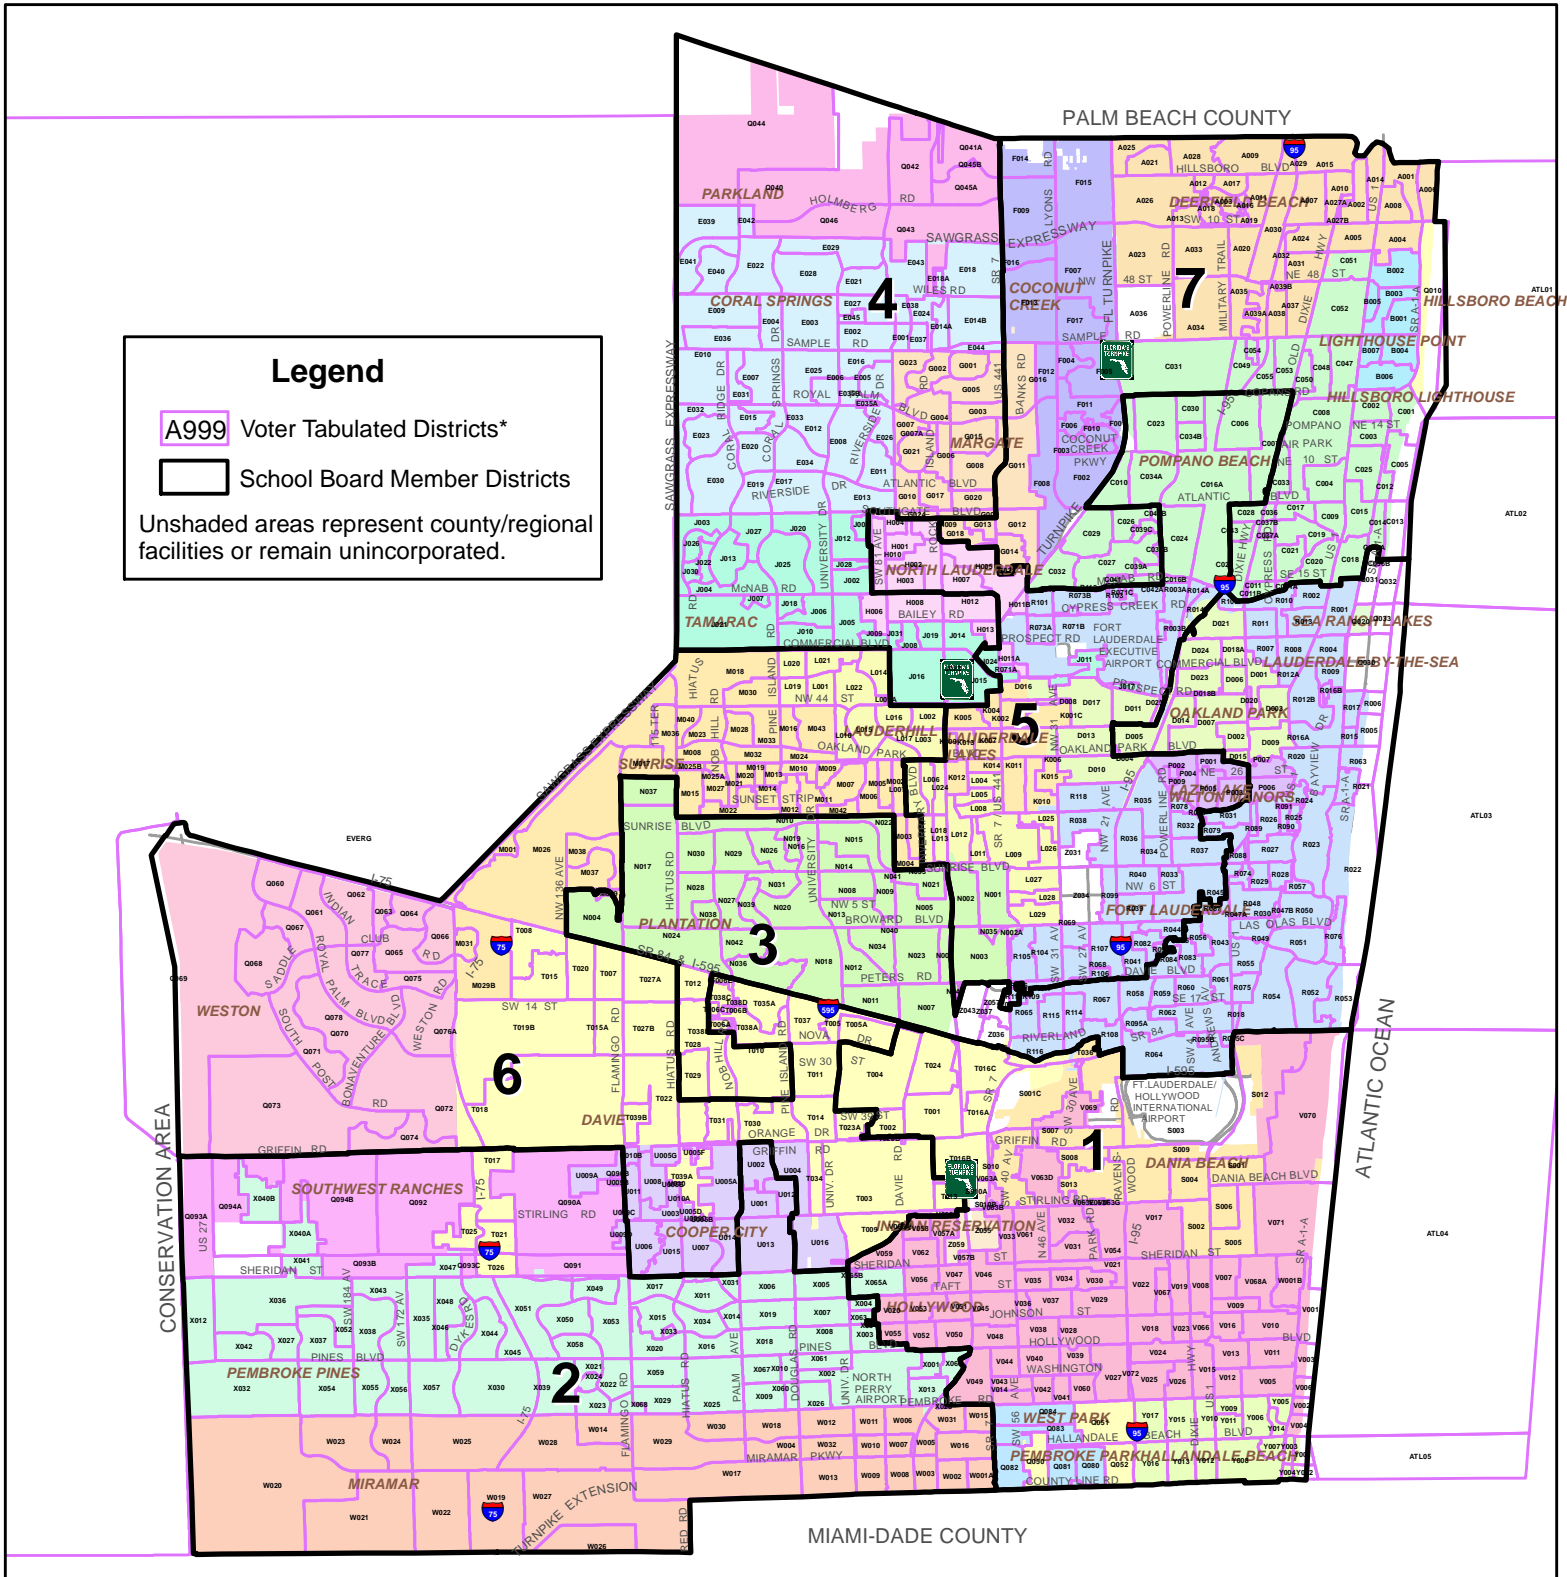

# 2011-2012 SINGLE BOARD MEMBER DISTRICTS

## Voter Tabulated Districts

**Legend**

- A999 Voter Tabulated Districts\*
- School Board Member Districts

Unshaded areas represent county/regional facilities or remain unincorporated.

Data sources: 2010 U.S. Census, BCPS School Boundaries Department, Broward County GIS Division

### Single Board Member Districts

- D1- Ann Murray
- D2- Patricia Good
- D3- Maureen S. Dinnen
- D4- Donna P. Korn
- D5- Benjamin J. Williams
- D6- Laurie Rich Levinson
- D7- Nora Rupert

Date: 4/9/2012

At Large Board Member Robin Bartleman and Katherine M. Leach represent Broward County as a whole and do not represent a single School Board member district.