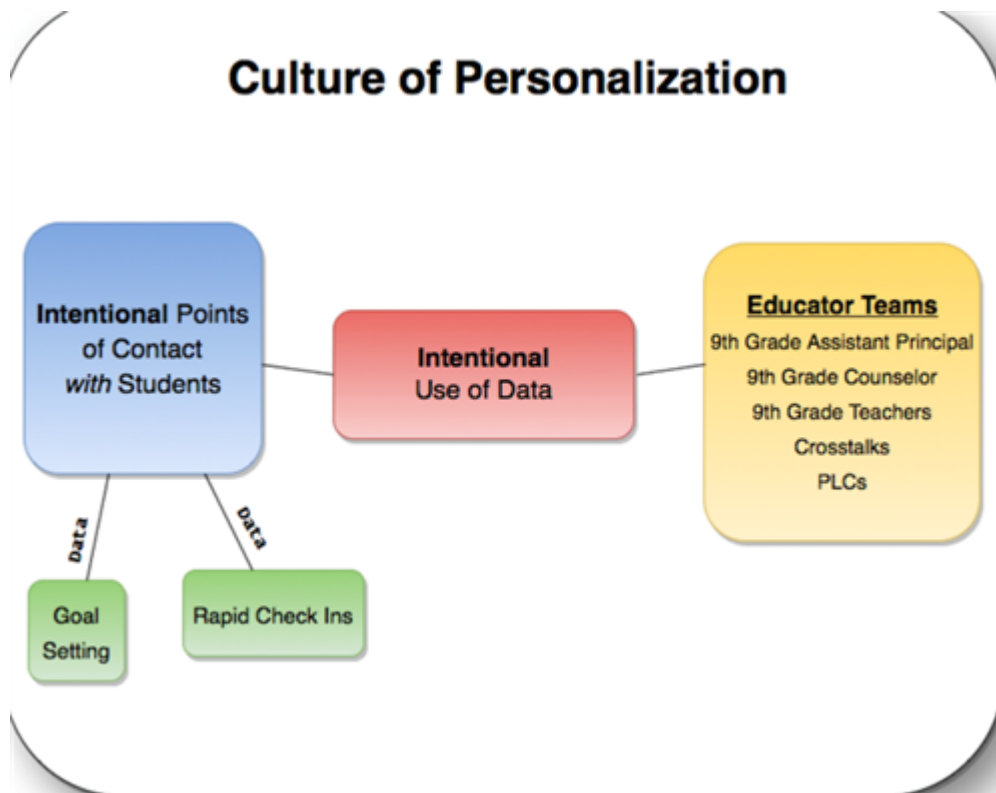

guidance counselors, and teachers intentionally and deliberately attend to students' academic, social-emotional, and behavioral needs.

Where did PASL come from?

PASL was identified in two Broward High Schools during the 2010-11 school year by researchers from the National Center for Scaling Up Effective Schools (NCSU). A year-long study found that two highly effective Broward high schools personalized the learning experience for their students through deliberate organizational routines, a culture of personalization, and specific personalization practices. PASL was designed through collaboration with NCSU and district and school leaders in Broward. Eight Broward high schools have now adapted PASL to their own contexts.

PASL has 5 components that schools adapt to their own unique local context and work as a system.