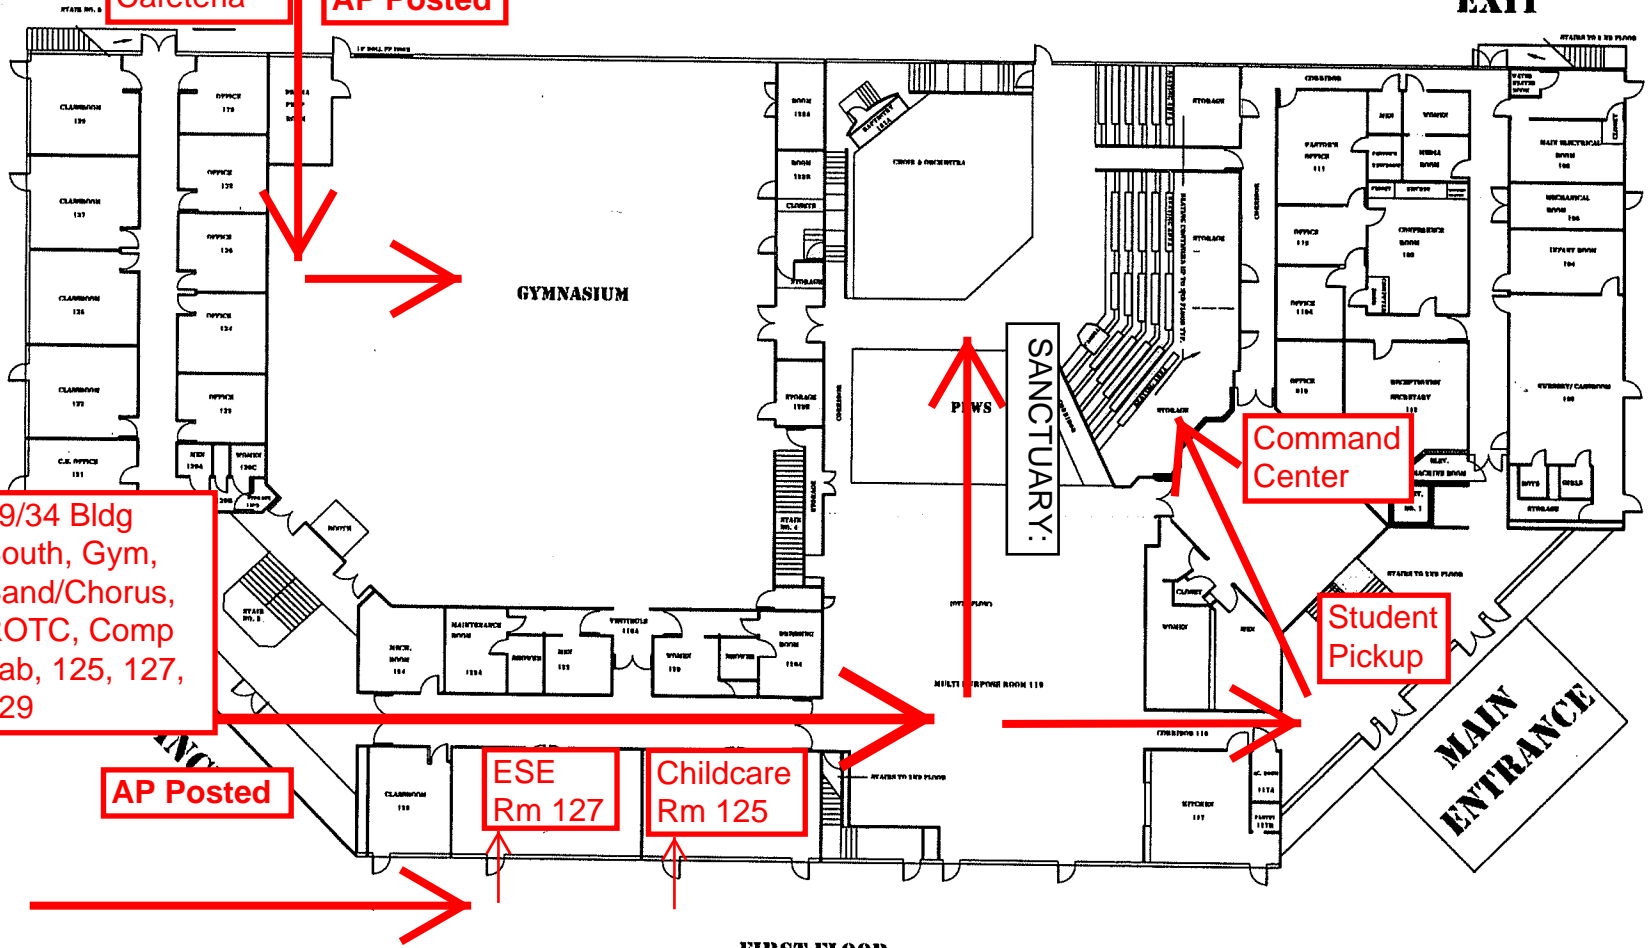

COOPER CITY CHURCH OF GOD

39/34 Bldg
North,
Cafeteria

AP Posted

EXIT

39/34 Bldg
South, Gym,
Band/Chorus,
ROTC, Comp
Lab, 125, 127,
129

Command
Center

Student
Pickup

AP Posted

ESE
Rm 127

Childcare
Rm 125

FIRST FLOOR

PREPARED BY : CCCOG 12/23/12