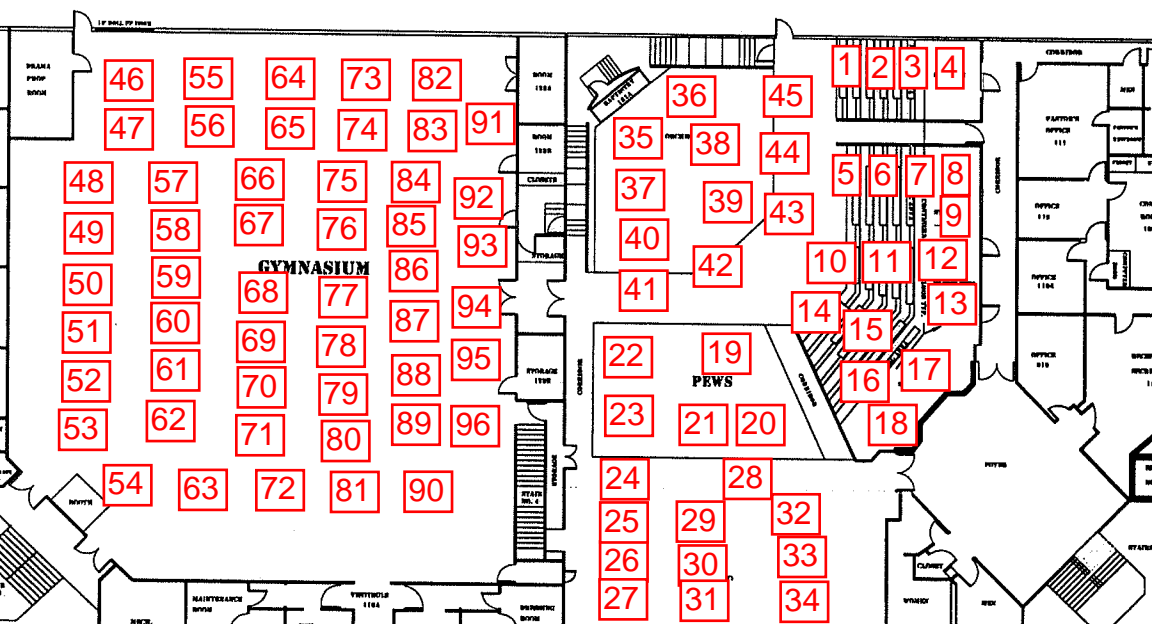

# COOPER CITY CHURCH OF GOD

39/34 Bldg  
North,  
Cafeteria

AP Posted

EXIT

39/34 Bldg  
South, Gym,  
Band/Chorus,  
ROTC, Comp  
Lab, 125, 127,  
129

Command  
Center

Student  
Pickup

AP Posted

ESE  
Rm 127

Childcare  
Rm 125

FIRST FLOOR

PREPARED BY : CCCOG 12/23/12

46 55 64 73 82  
47 56 65 74 83 91

48 57 66 75 84 92  
49 58 67 76 85 93  
50 59 68 77 86 94  
51 60 69 78 87 95  
52 61 70 79 88 96  
53 62 71 80 89 96  
54 63 72 81 90