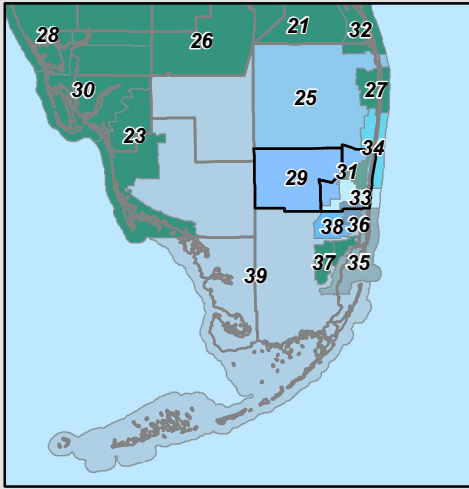

BROWARD COUNTY - STATE SENATE DISTRICTS 2012

This map for conceptual purposes only and is not intended for legal or boundary determinations.

Prepared By:
GIS Section
Planning and Redevelopment Division
Environmental Protection and Growth Management Dept.