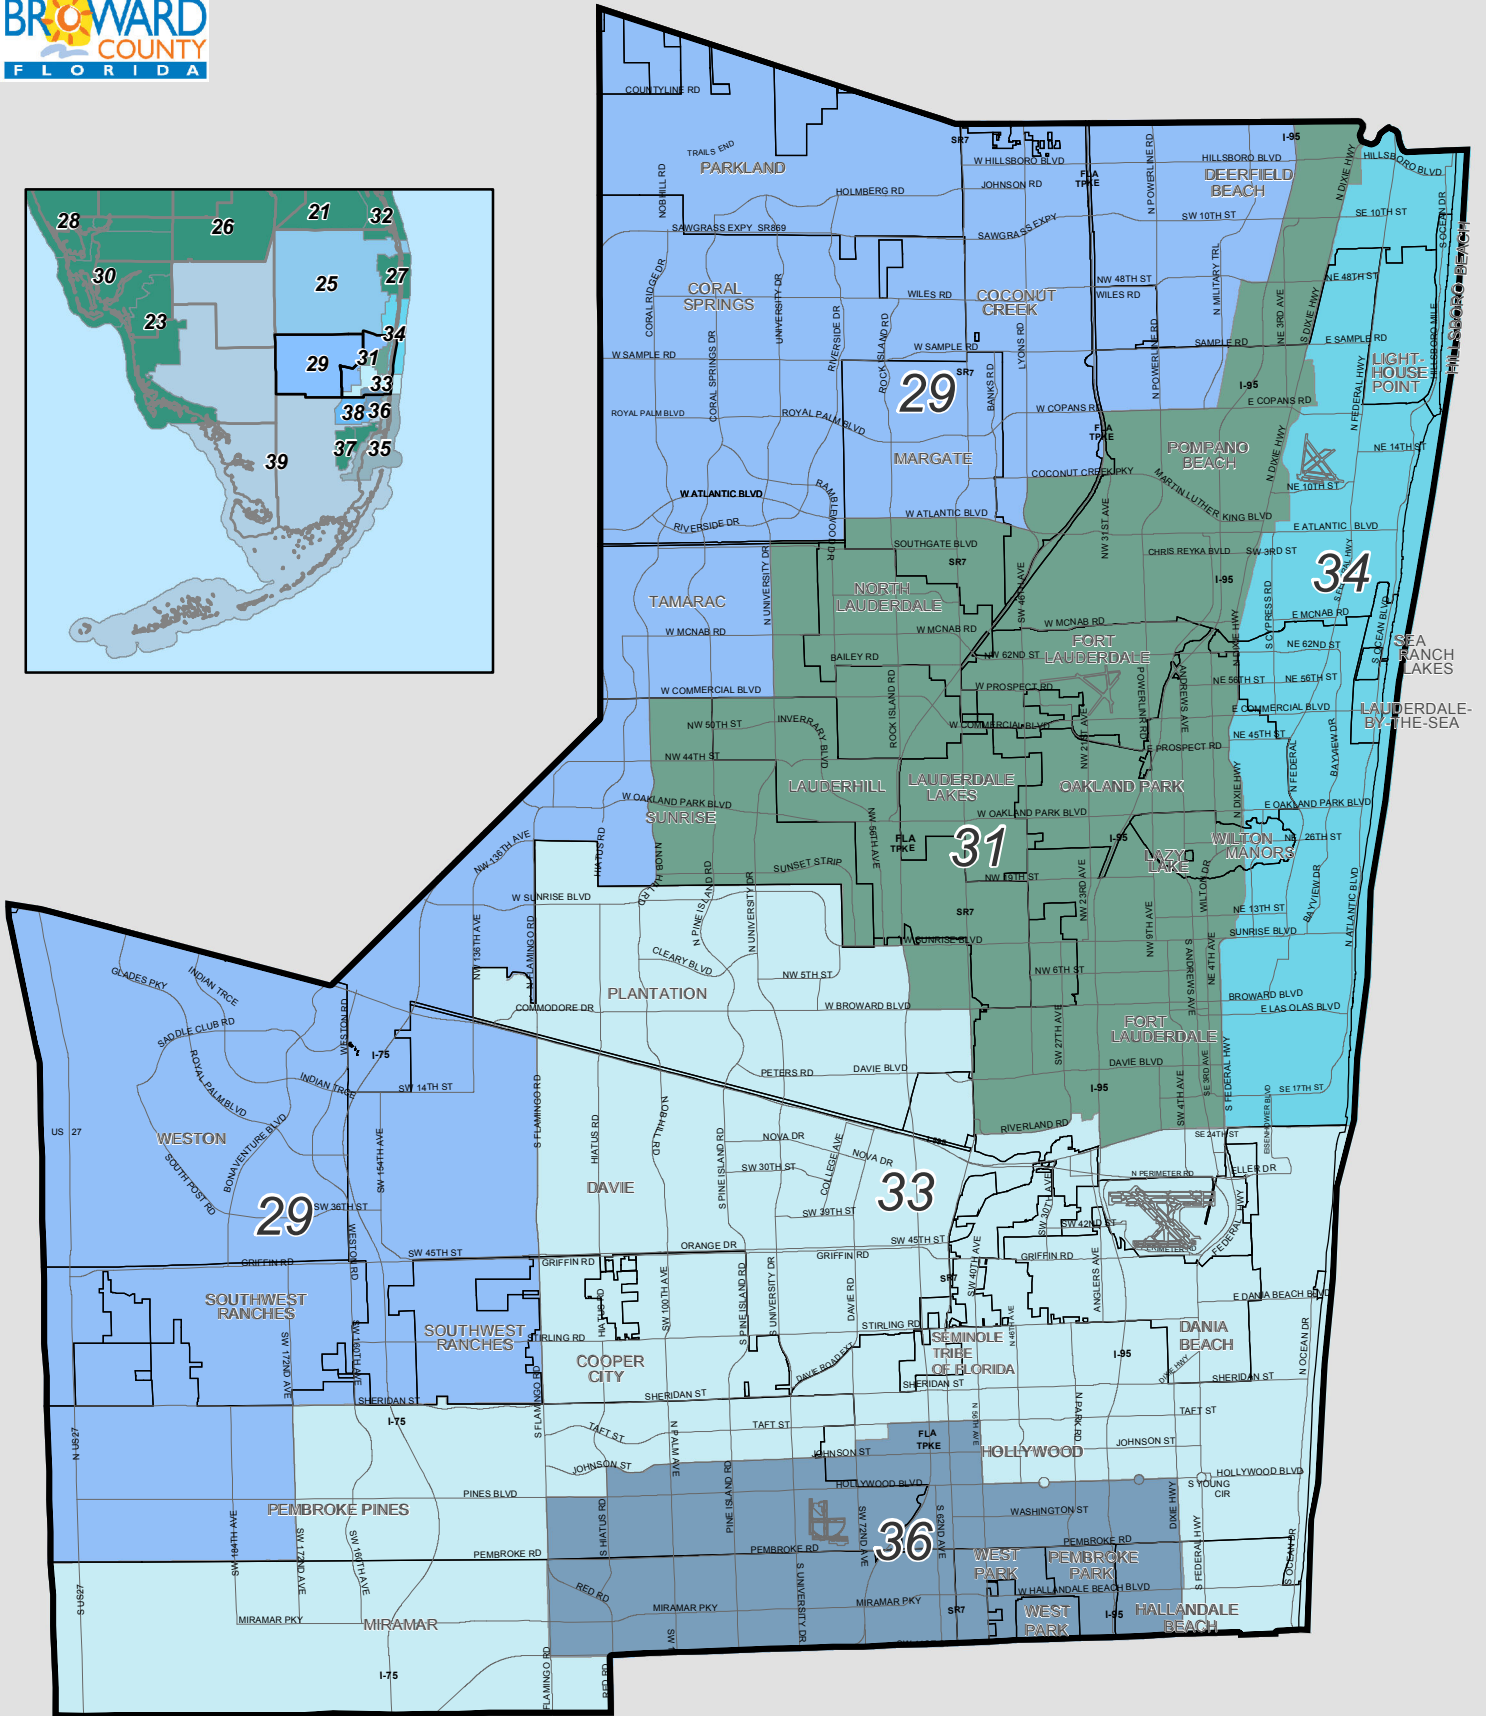

BROWARD COUNTY - STATE SENATE DISTRICTS 2012

This map for conceptual purposes only and is not intended for legal or boundary determinations.

Prepared By:
GIS Section
Planning and Redevelopment Division
Environmental Protection and Growth Management Dept.