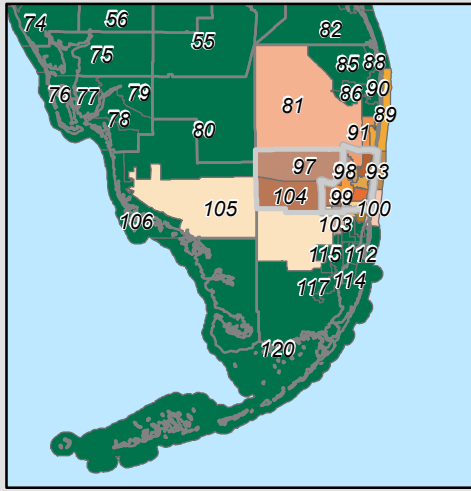

BROWARD COUNTY - STATE HOUSE DISTRICTS 2012

This map for conceptual purposes only and is not intended for legal or boundary determinations.

Prepared By:
GIS Section
Planning and Redevelopment Division
Environmental Protection and Growth Management Dept.