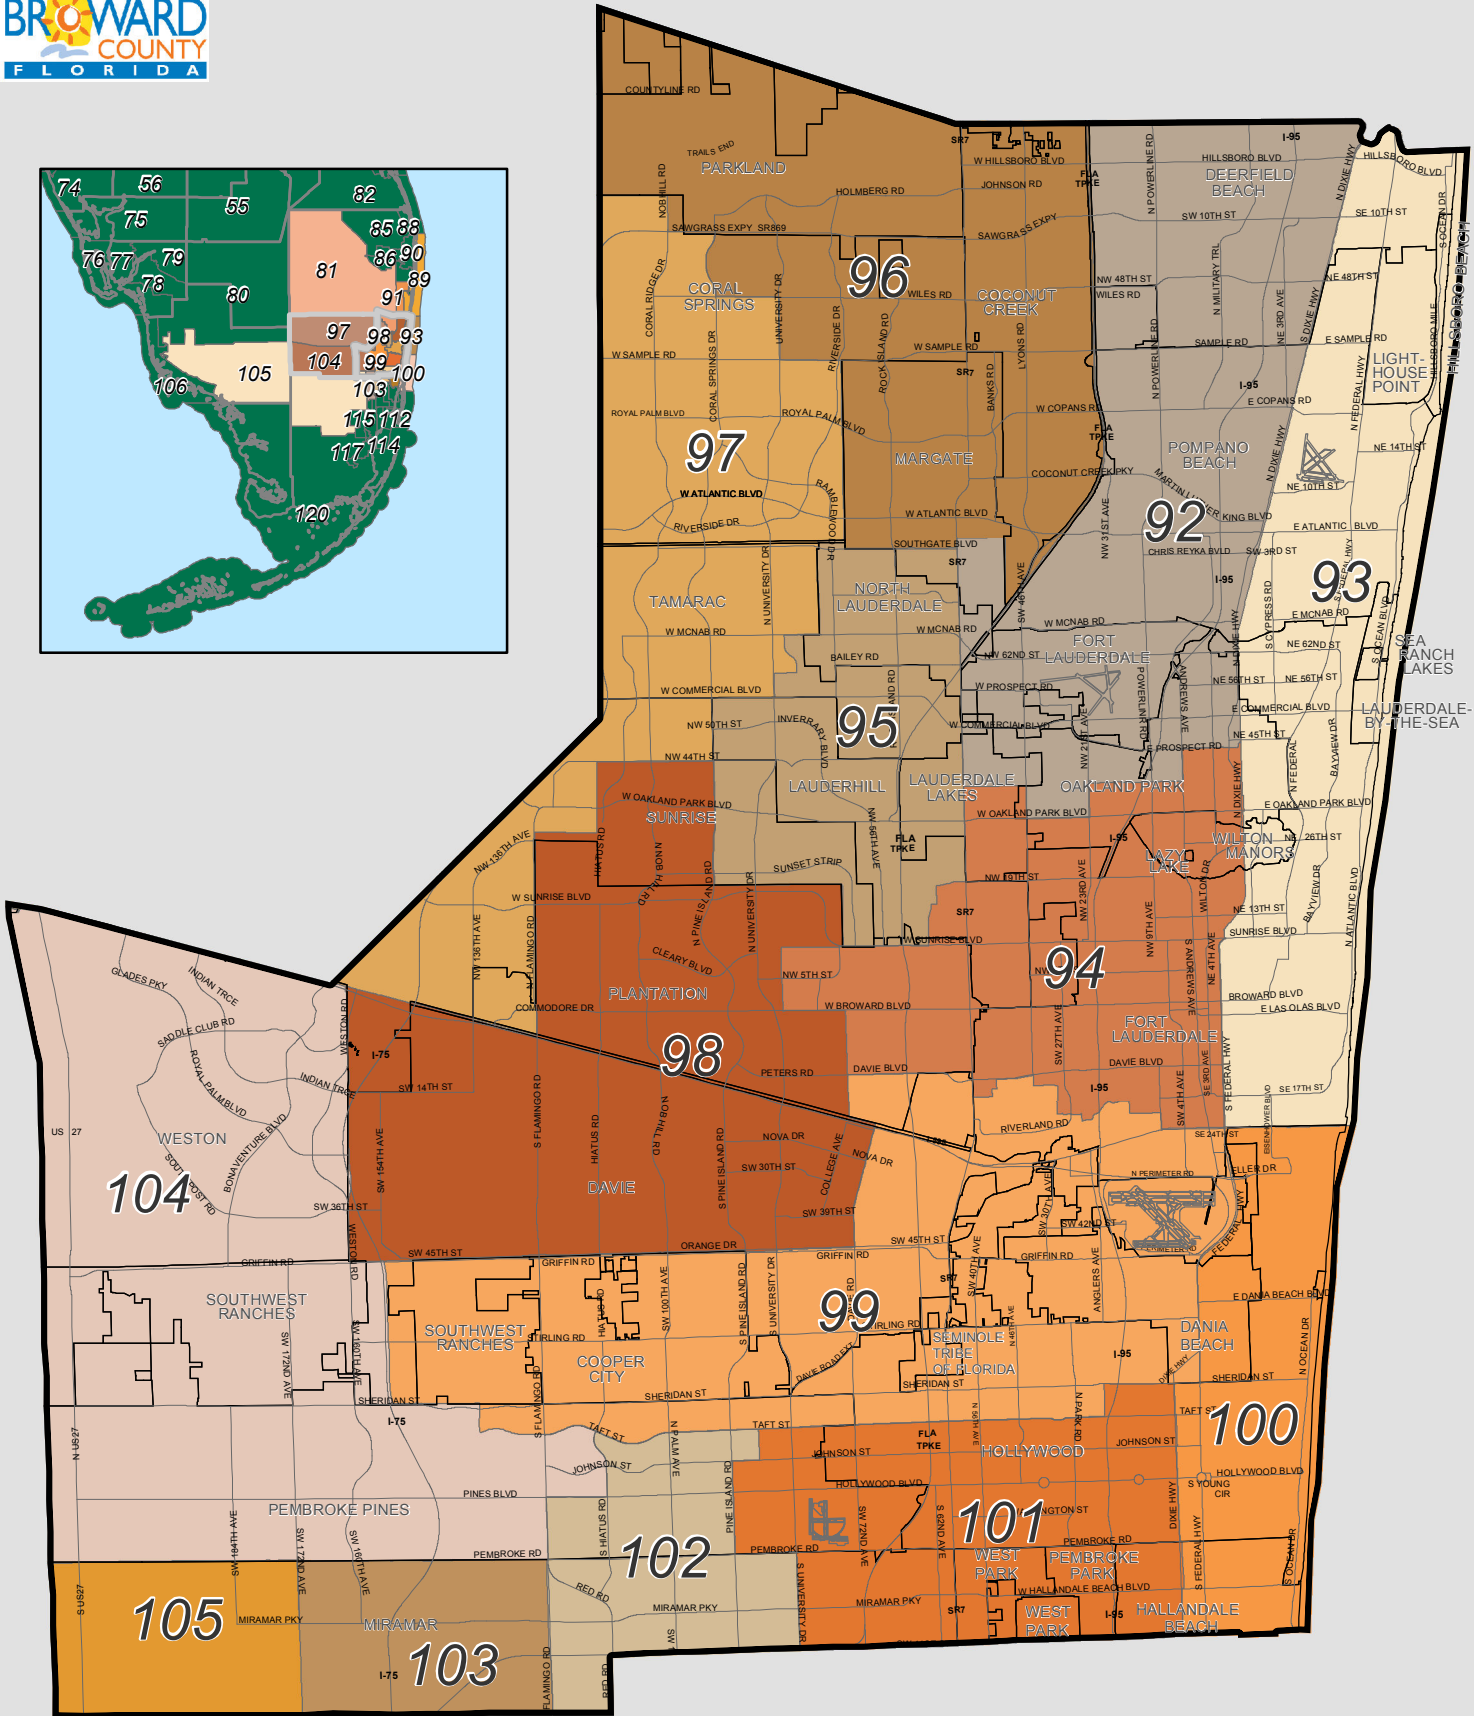

BROWARD COUNTY - STATE HOUSE DISTRICTS 2012

This map for conceptual purposes only and is not intended for legal or boundary determinations.

Prepared By:
GIS Section
Planning and Redevelopment Division
Environmental Protection and Growth Management Dept.