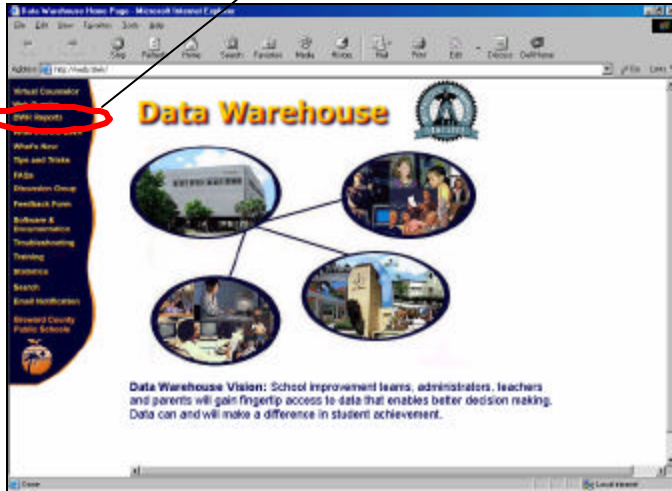

DWH Reports

Broward Public Schools Data Warehouse

- Go to <http://web/dwh/>
- Click on DWH Reports on the upper left hand side

- Enter your School Number for the Login

- Enter your password

- Click on a report to view or print
- You must have Acrobat Reader 4 or above
- Date tells the date report was run