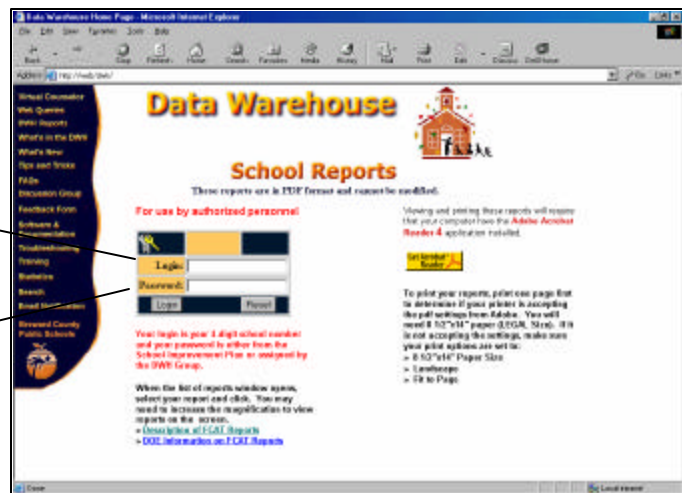

DWH Reports

Broward Public Schools Data Warehouse

- Go to <http://web/dwh/>
- Click on DWH Reports on the upper left hand side

- Enter your School Number for the Login

- Enter your password

- Click on a report to view or print
- You must have Acrobat Reader 4 or above
- Date tells the date report was run