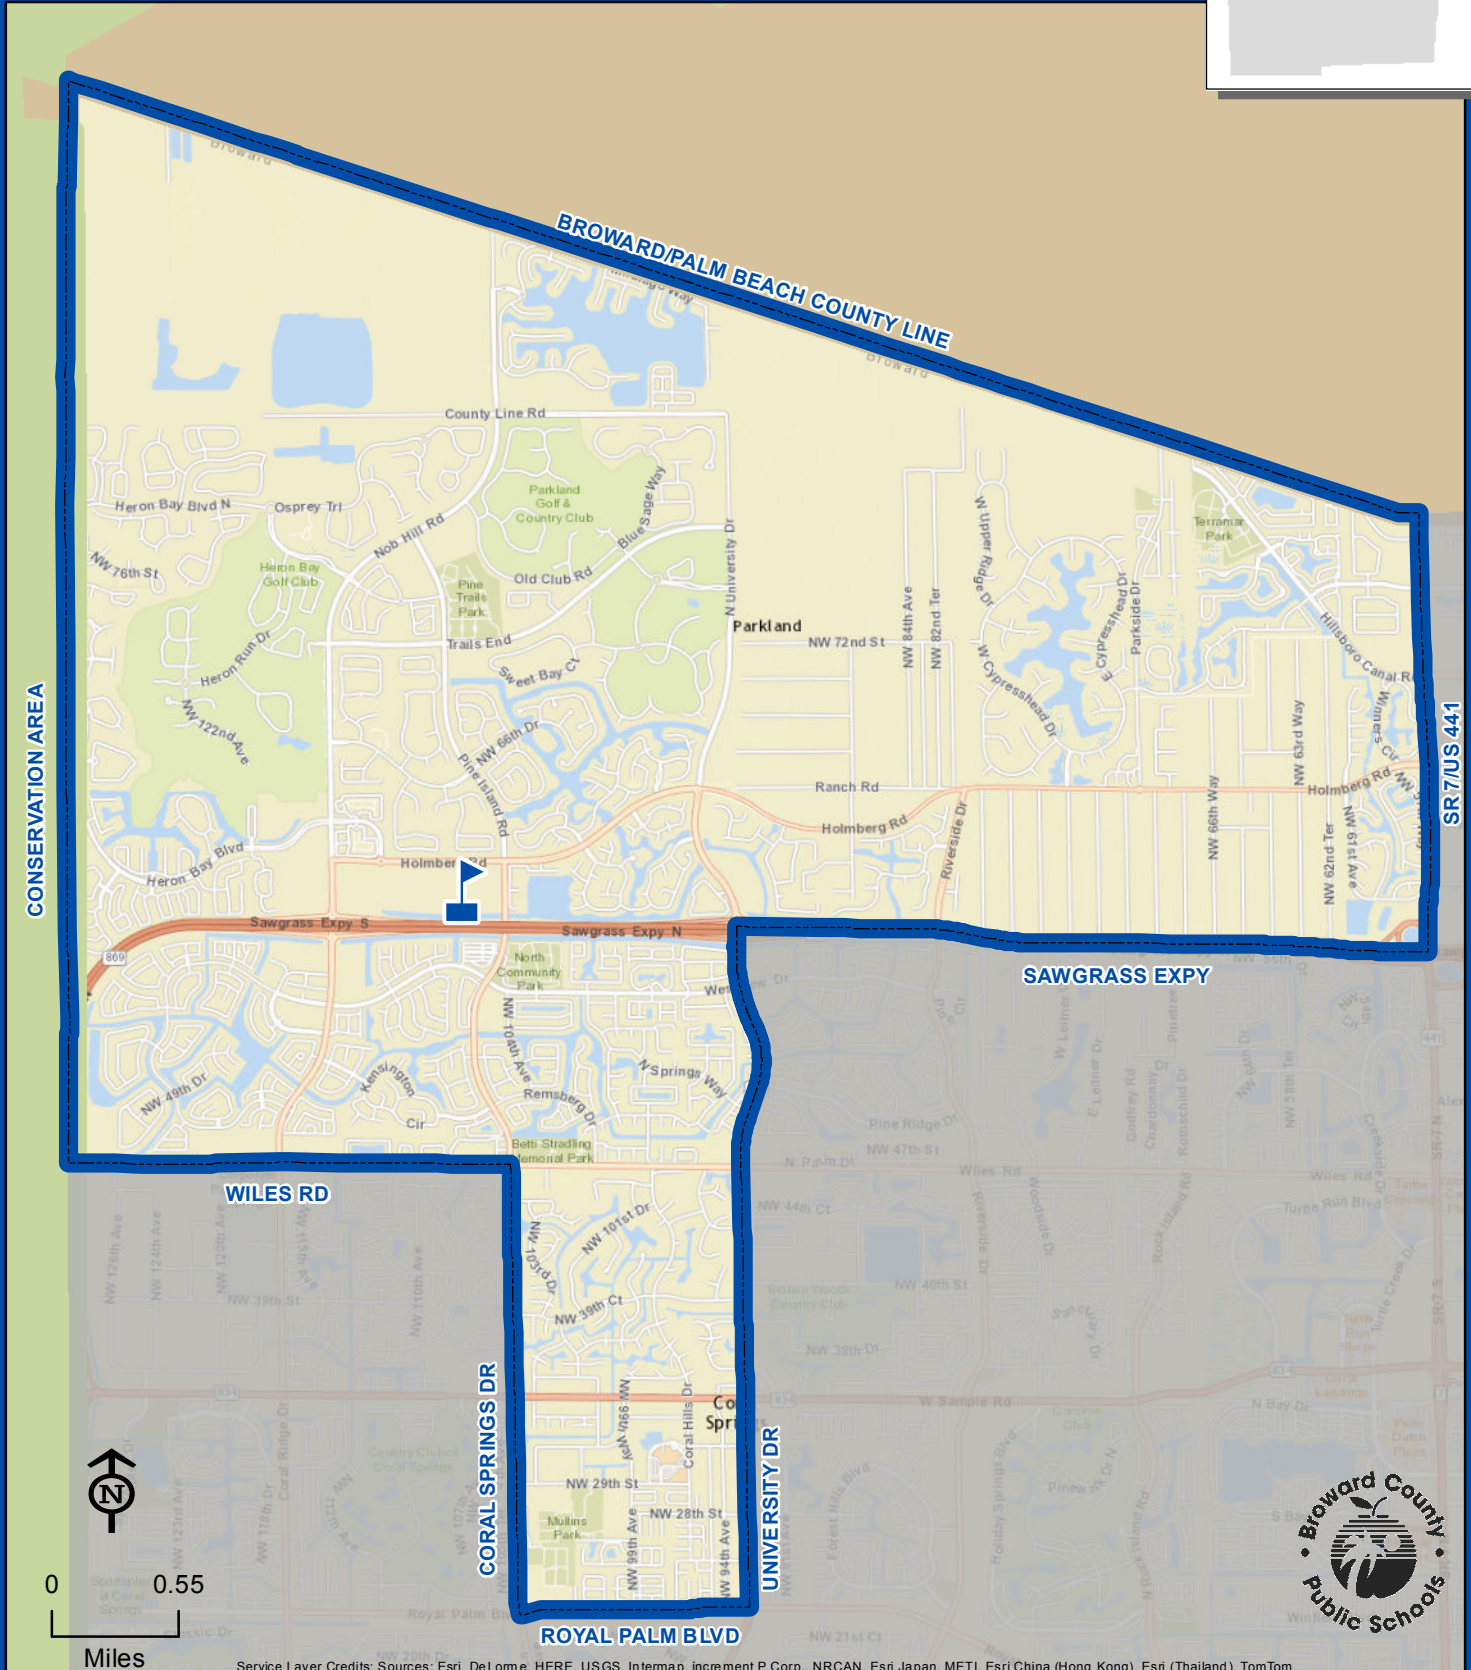

STONEMAN DOUGLAS, MARJORY

HIGH SCHOOL

5901 PINE ISLAND ROAD
PARKLAND, FLORIDA 33076
754-322-2150

Innovative Program

SR 7/US 441

STONEMAN DOUGLAS, MARJORY

THIS MAP IS FOR CONCEPTUAL PURPOSES ONLY AND SHOULD NOT BE USED FOR LEGAL BOUNDARY DETERMINATIONS