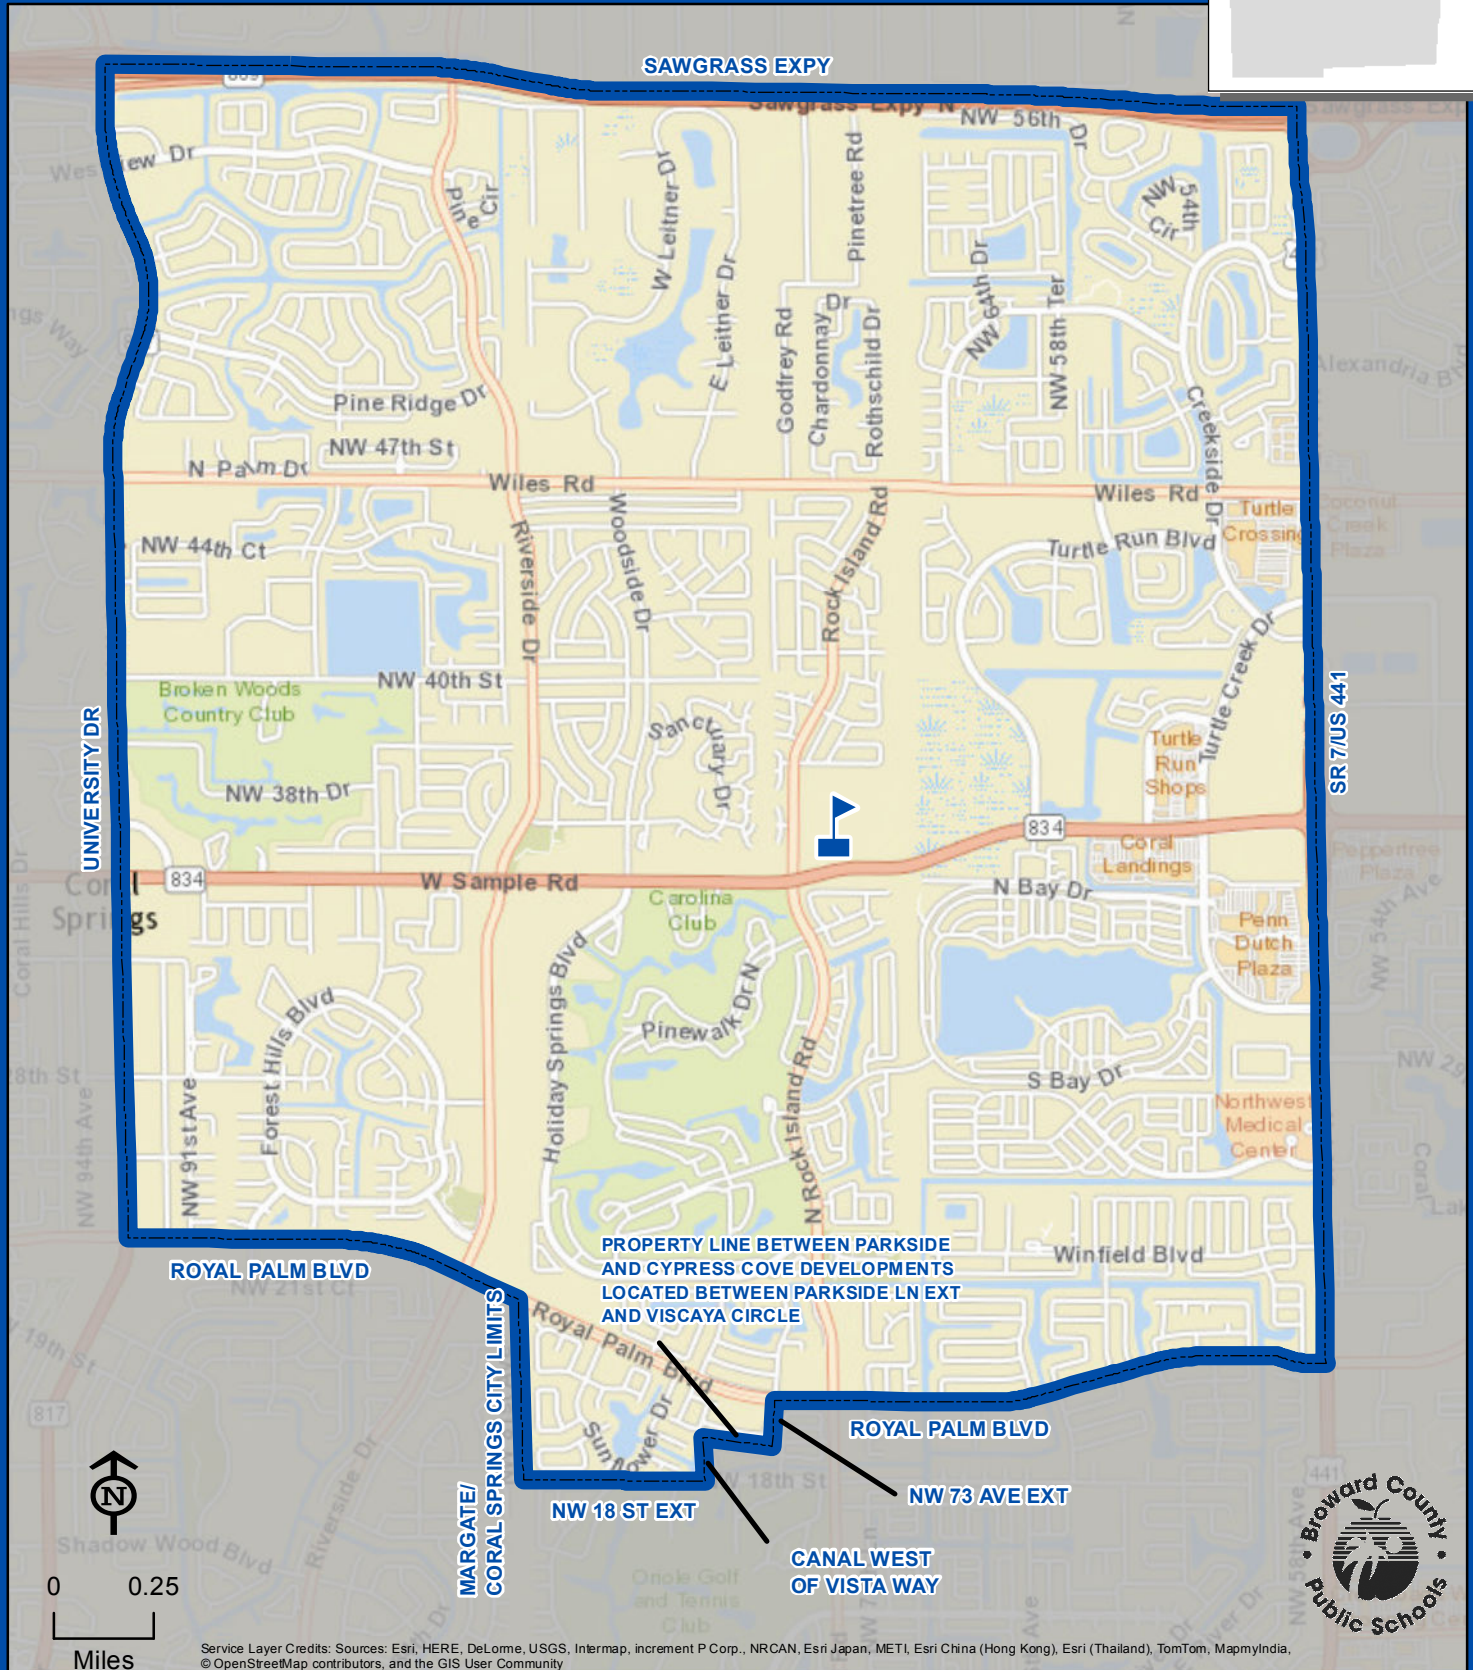

CORAL SPRINGS HIGH SCHOOL

7201 W SAMPLE ROAD
CORAL SPRINGS, FLORIDA 33065
754-322-0500

Innovative Program

CORAL SPRINGS

THIS MAP IS FOR CONCEPTUAL PURPOSES ONLY AND SHOULD NOT BE USED FOR LEGAL BOUNDARY DETERMINATIONS