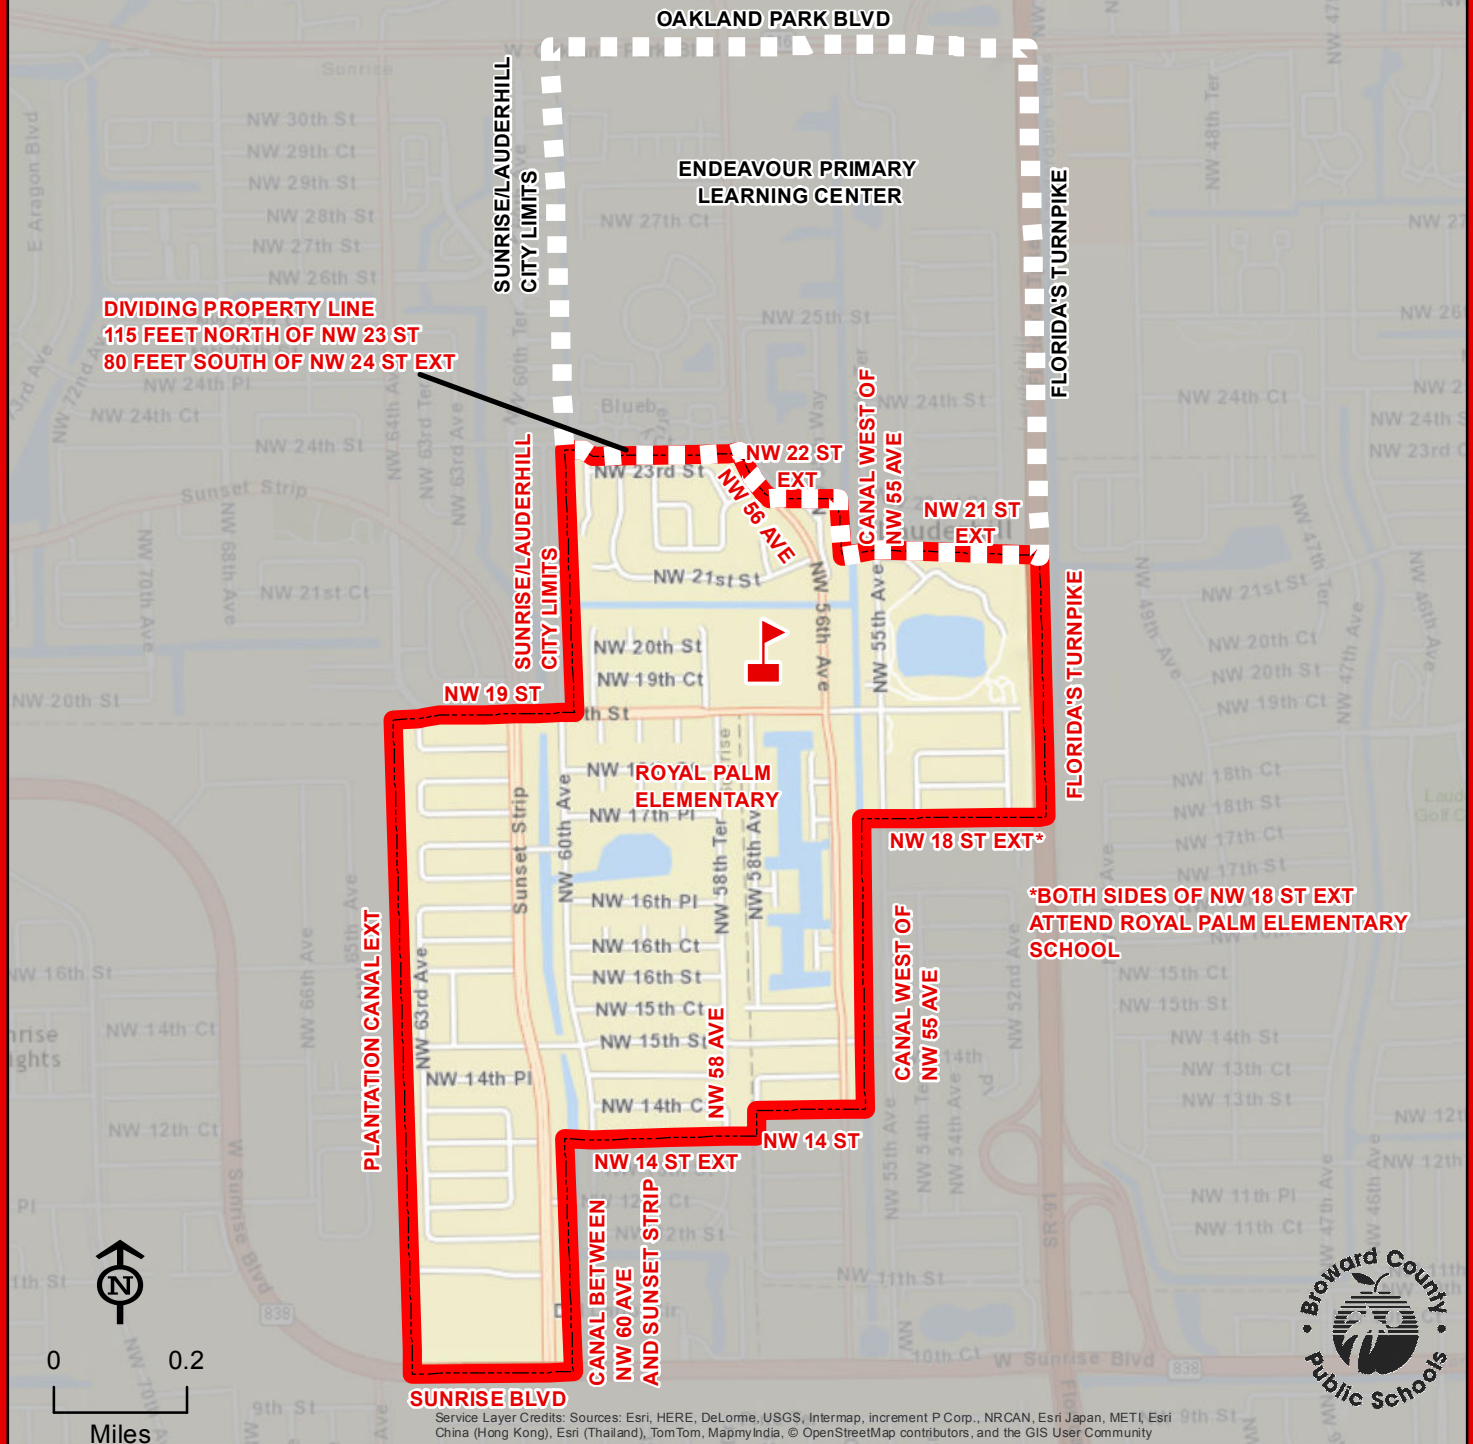

# ROYAL PALM ELEMENTARY SCHOOL

1951 NW 56 AVENUE  
LAUDERHILL, FLORIDA 33313  
754-322-8350

Magnet School

Kindergarten through third grade students residing within the Endeavour Primary Learning Center attendance area attend Endeavour Primary Learning Center. Fourth and fifth grade students residing within the Endeavour Primary Learning Center attendance area attend Royal Palm Elementary School.

ROYAL PALM

THIS MAP IS FOR CONCEPTUAL PURPOSES ONLY AND SHOULD NOT BE USED FOR LEGAL BOUNDARY DETERMINATIONS