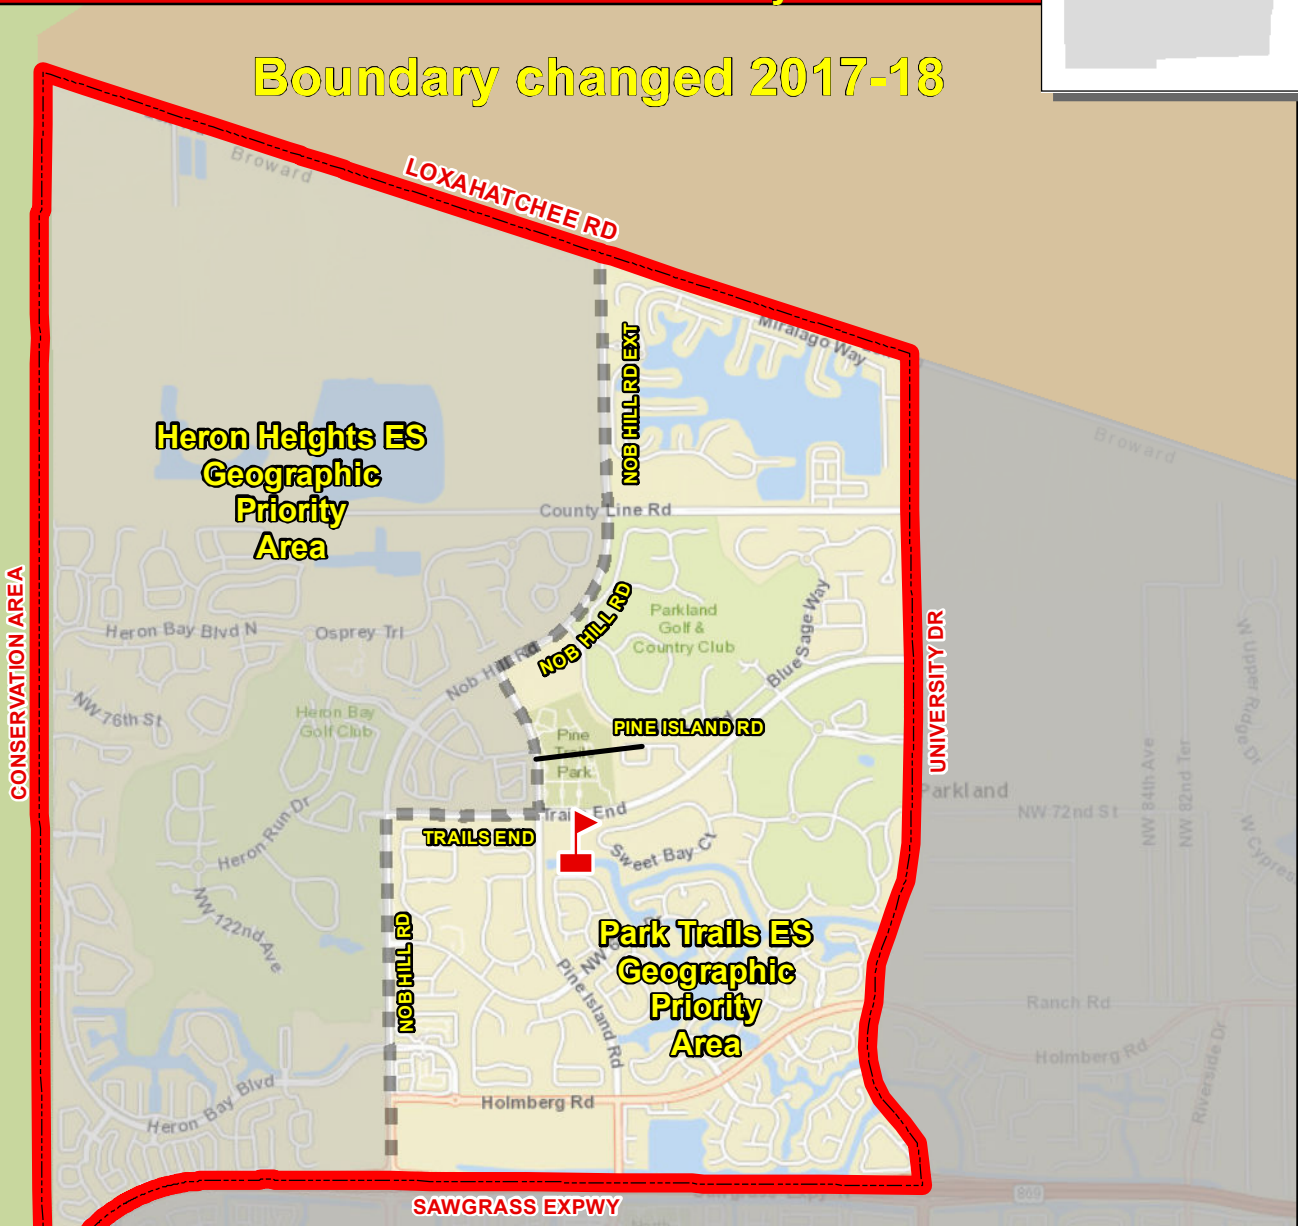

PARK TRAILS ELEMENTARY SCHOOL

10700 TRAILS END
PARKLAND, FLORIDA 33076
754-322-7800

Combined Attendance Area
Geographic Priority Area
Boundary Choice Area

Boundary changed 2017-18

Combined Attendance Area: Kindergarten through fifth grade students living within the combined Heron Heights/ Park Trails Elementary School attendance area may request to attend either school. Siblings will be guaranteed placement in the same school and priority will be given to place students with siblings at the school they are currently attending. Remaining seats will be filled through parent request, giving priority based on the geographic priority areas indicated on the map. If no space is available at either Heron Heights or Park Trails Elementary School, new students in the combined boundary area may be assigned to Riverglades Elementary School.

Boundary Choice Area: Kindergarten through fifth grade students living within the combined Heron Heights/ Park Trails Elementary School attendance area may request to attend Riverglades Elementary School, pending space availability.

Service Layer Credits: Sources: Esri, DeLorme, HERE, USGS, Intermap, increment P Corp., NRCAN, Esri Japan, METI, Esri China (Hong Kong), Esri (Thailand), TomTom

THIS MAP IS FOR CONCEPTUAL PURPOSES ONLY AND SHOULD NOT BE USED FOR LEGAL BOUNDARY DETERMINATIONS