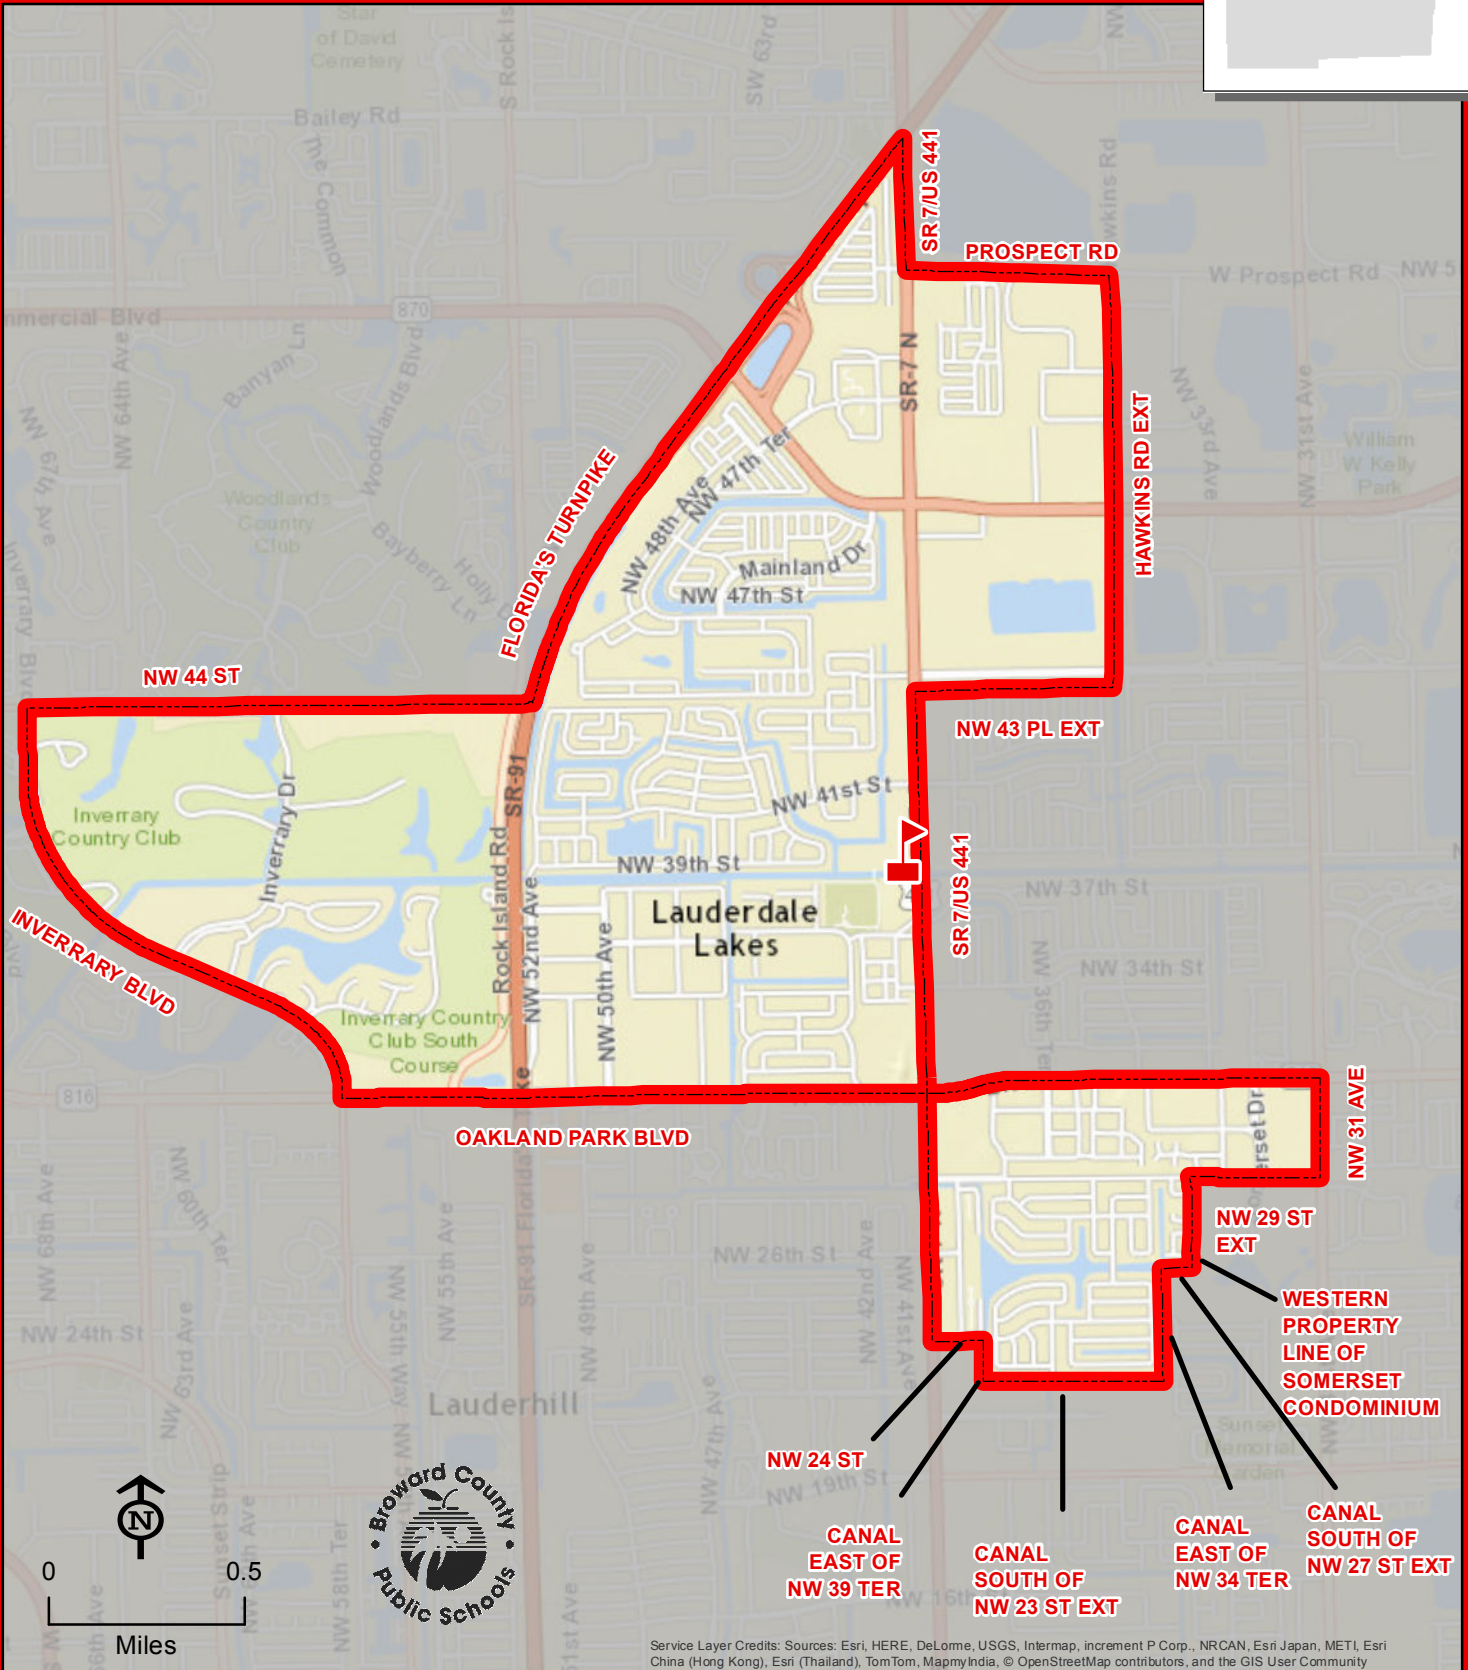

PARK LAKES ELEMENTARY SCHOOL

3925 STATE ROAD 7
LAUDERDALE LAKES, FLORIDA 33319
754-322-7650

Innovative Program

PARK LAKES

THIS MAP IS FOR CONCEPTUAL PURPOSES ONLY AND SHOULD NOT BE USED FOR LEGAL BOUNDARY DETERMINATIONS