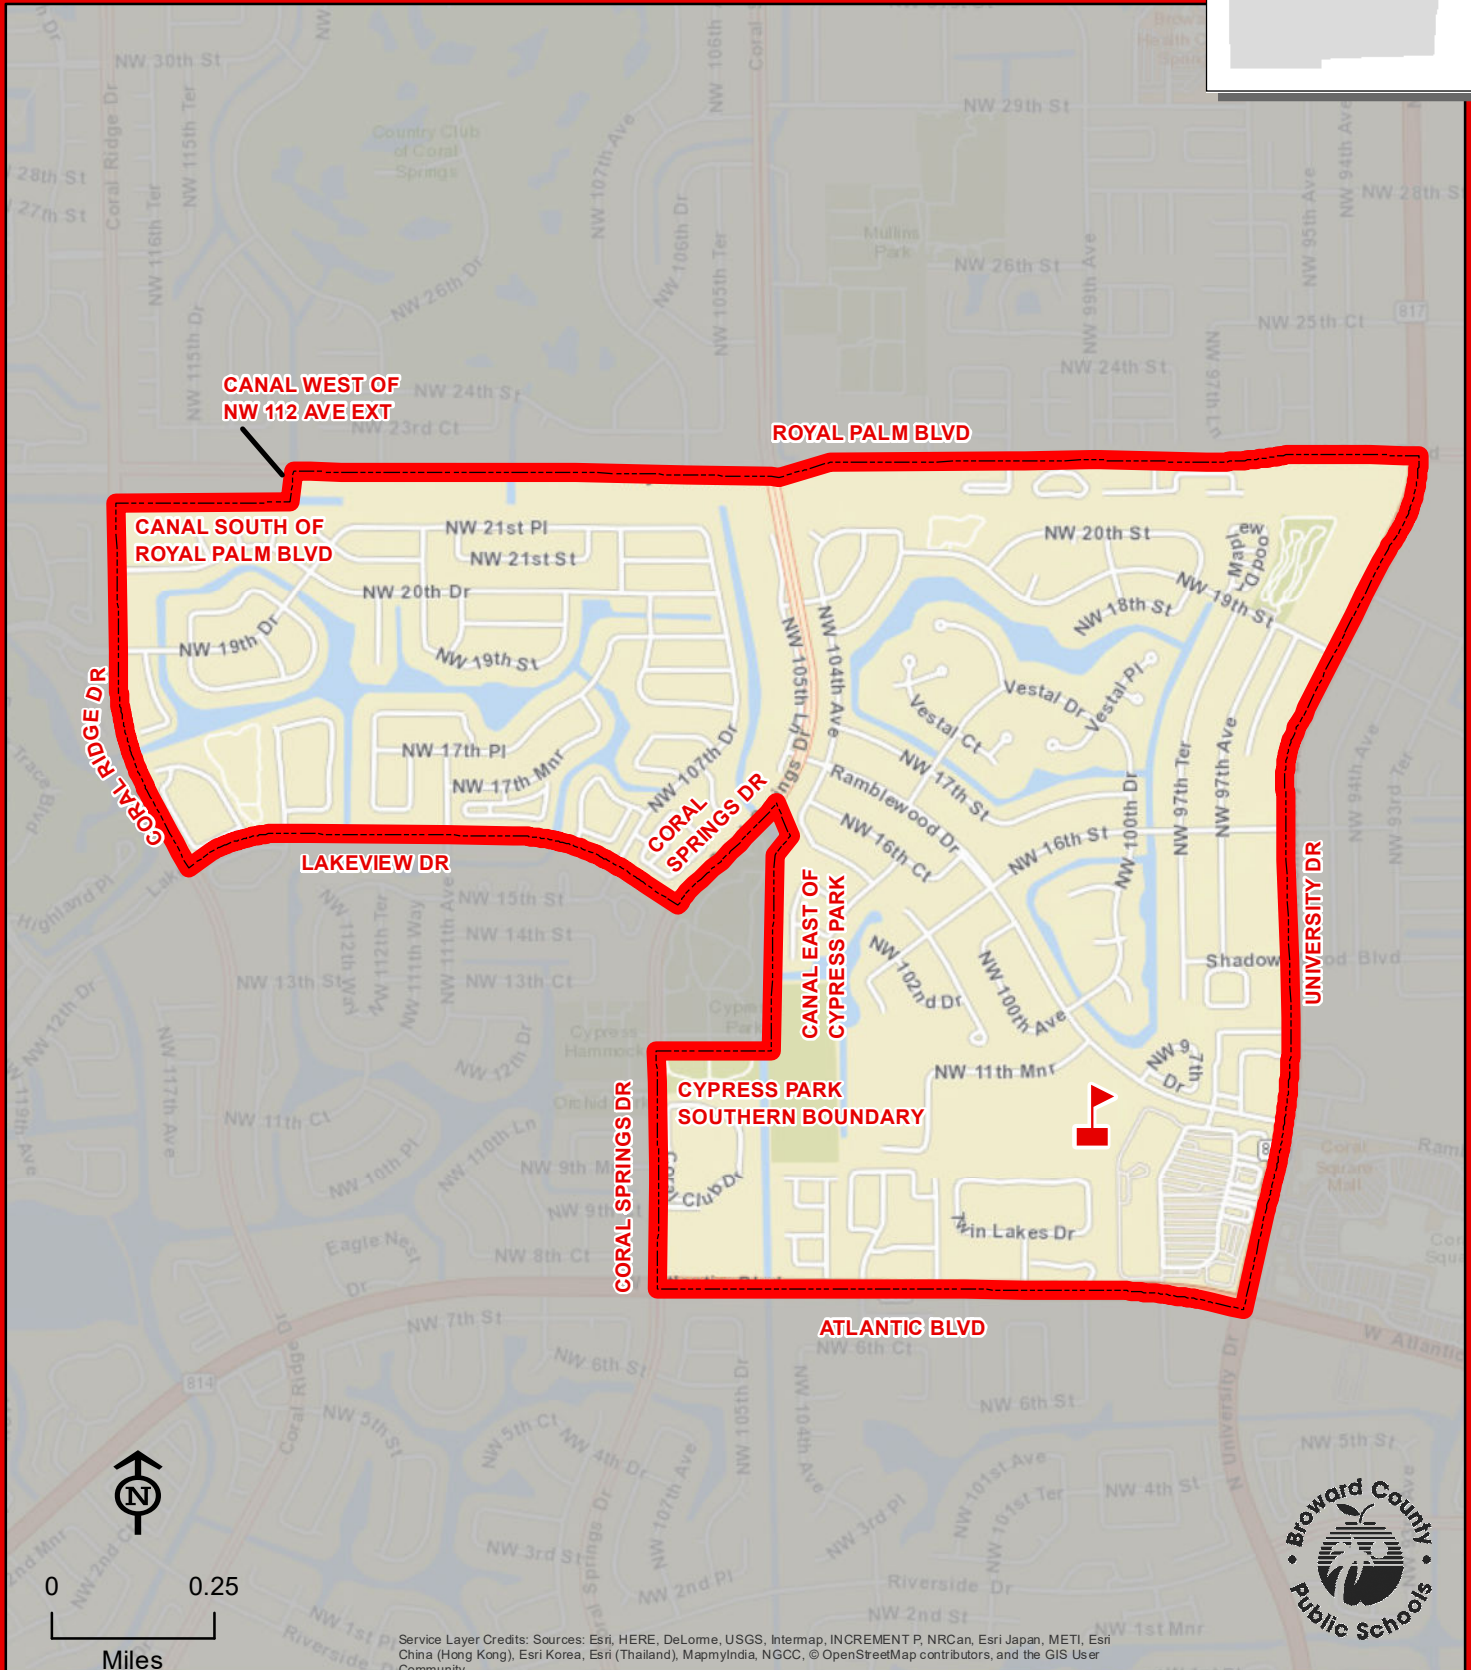

MAPLEWOOD ELEMENTARY SCHOOL

9850 RAMBLEWOOD DRIVE
CORAL SPRINGS, FLORIDA 33071
754-322-6850

Innovative Program

MAPLEWOOD

Service Layer Credits: Sources: Esri, HERE, DeLorme, USGS, Intermap, INCREMENT P, NRCan, Esri Japan, METI, Esri China (Hong Kong), Esri Korea, Esri (Thailand), MapmyIndia, NGCC, © OpenStreetMap contributors, and the GIS User Community

THIS MAP IS FOR CONCEPTUAL PURPOSES ONLY AND SHOULD NOT BE USED FOR LEGAL BOUNDARY DETERMINATIONS