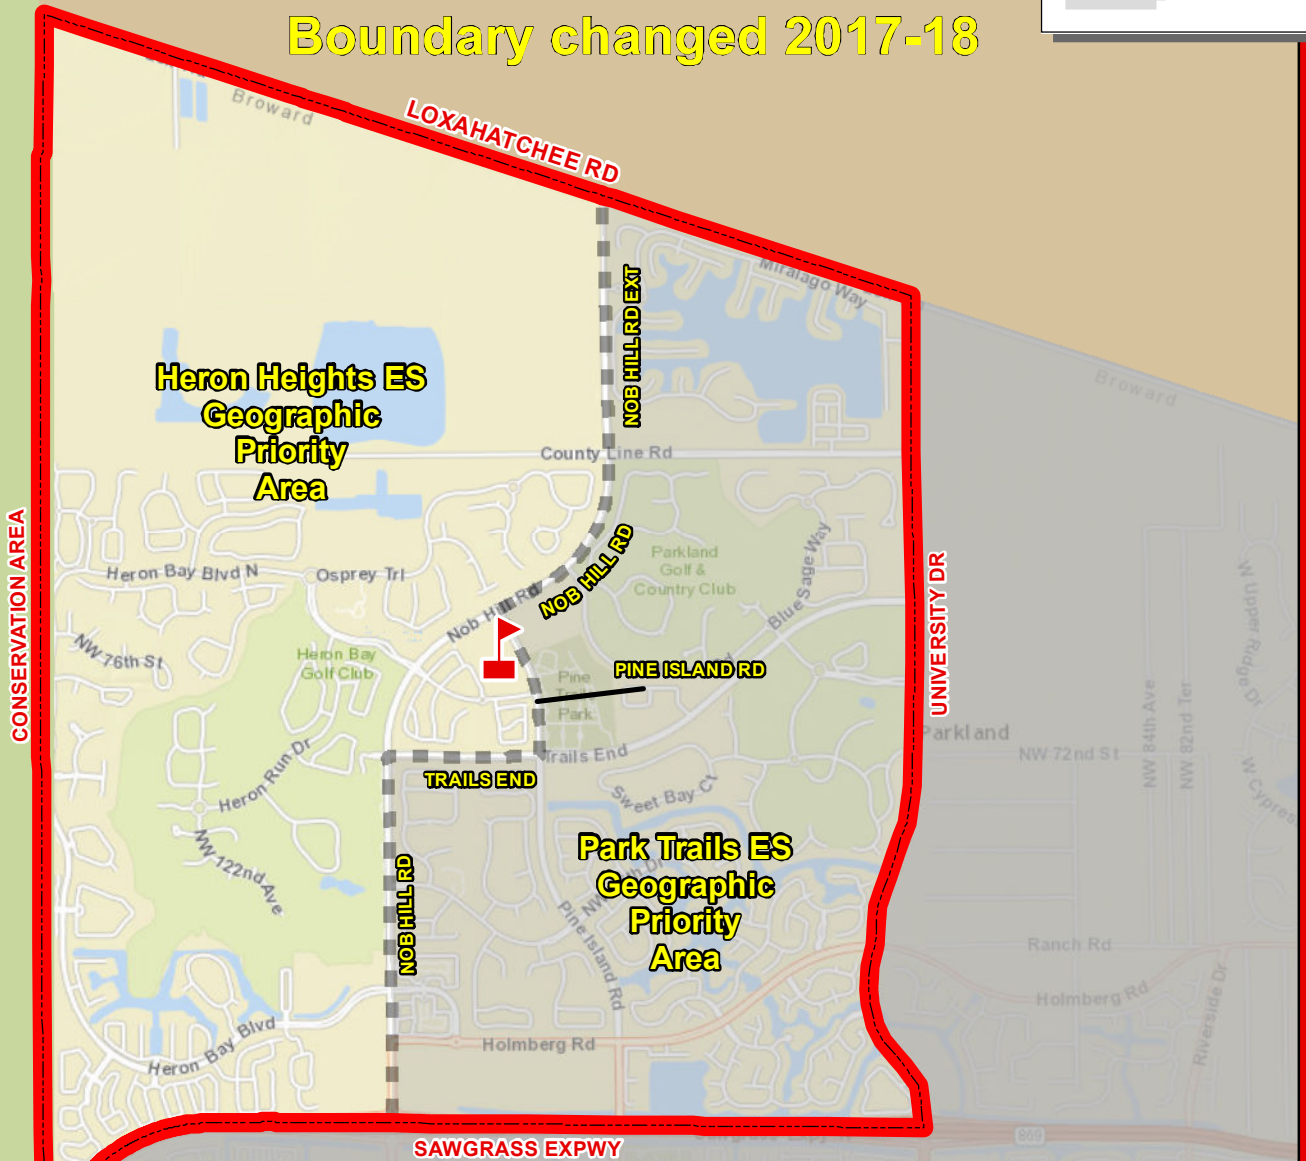

HERON HEIGHTS ELEMENTARY SCHOOL

11010 NOB HILL ROAD
 PARKLAND, FLORIDA 33076
 754-322-9150

Combined Attendance Area
 Geographic Priority Area
 Boundary Choice Area

Boundary changed 2017-18

CONSERVATION AREA

UNIVERSITY DR

HERON HEIGHTS

Combined Attendance Area: Kindergarten through fifth grade students living within the combined Heron Heights/ Park Trails Elementary School attendance area may request to attend either school. Siblings will be guaranteed placement in the same school and priority will be given to place students with siblings at the school they are currently attending. Remaining seats will be filled through parent request, giving priority based on the geographic priority areas indicated on the map. If no space is available at either Heron Heights or Park Trails Elementary School, new students in the combined boundary area may be assigned to Riverglades Elementary School.

Boundary Choice Area: Kindergarten through fifth grade students living within the combined Heron Heights/ Park Trails Elementary School attendance area may request to attend Riverglades Elementary School, pending space availability.