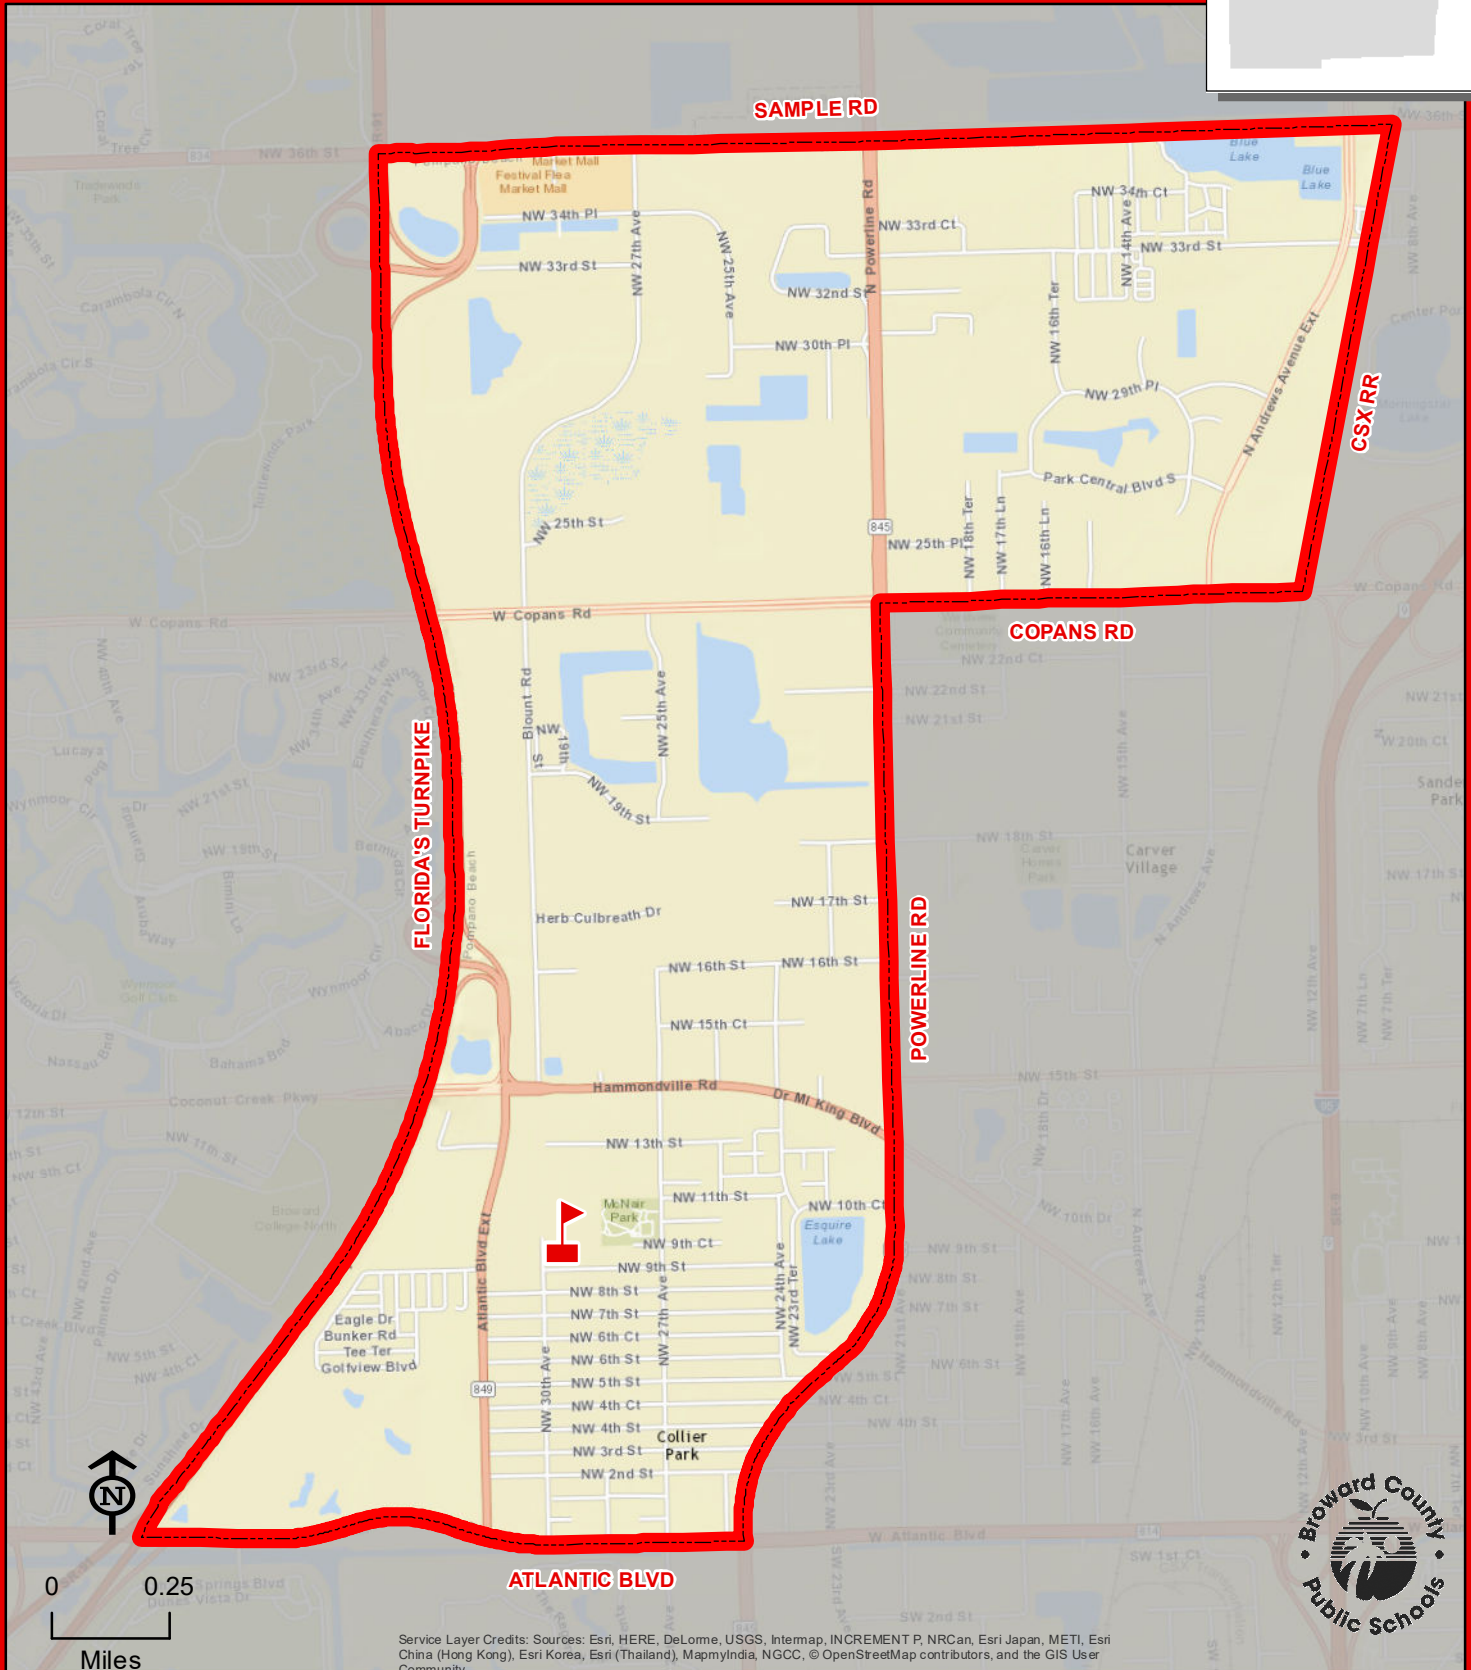

DREW, CHARLES ELEMENTARY SCHOOL

1000 NW 31 AVENUE
POMPANO BEACH, FLORIDA 33060
754-322-6250

Magnet School

DREW, CHARLES

THIS MAP IS FOR CONCEPTUAL PURPOSES ONLY AND SHOULD NOT BE USED FOR LEGAL BOUNDARY DETERMINATIONS