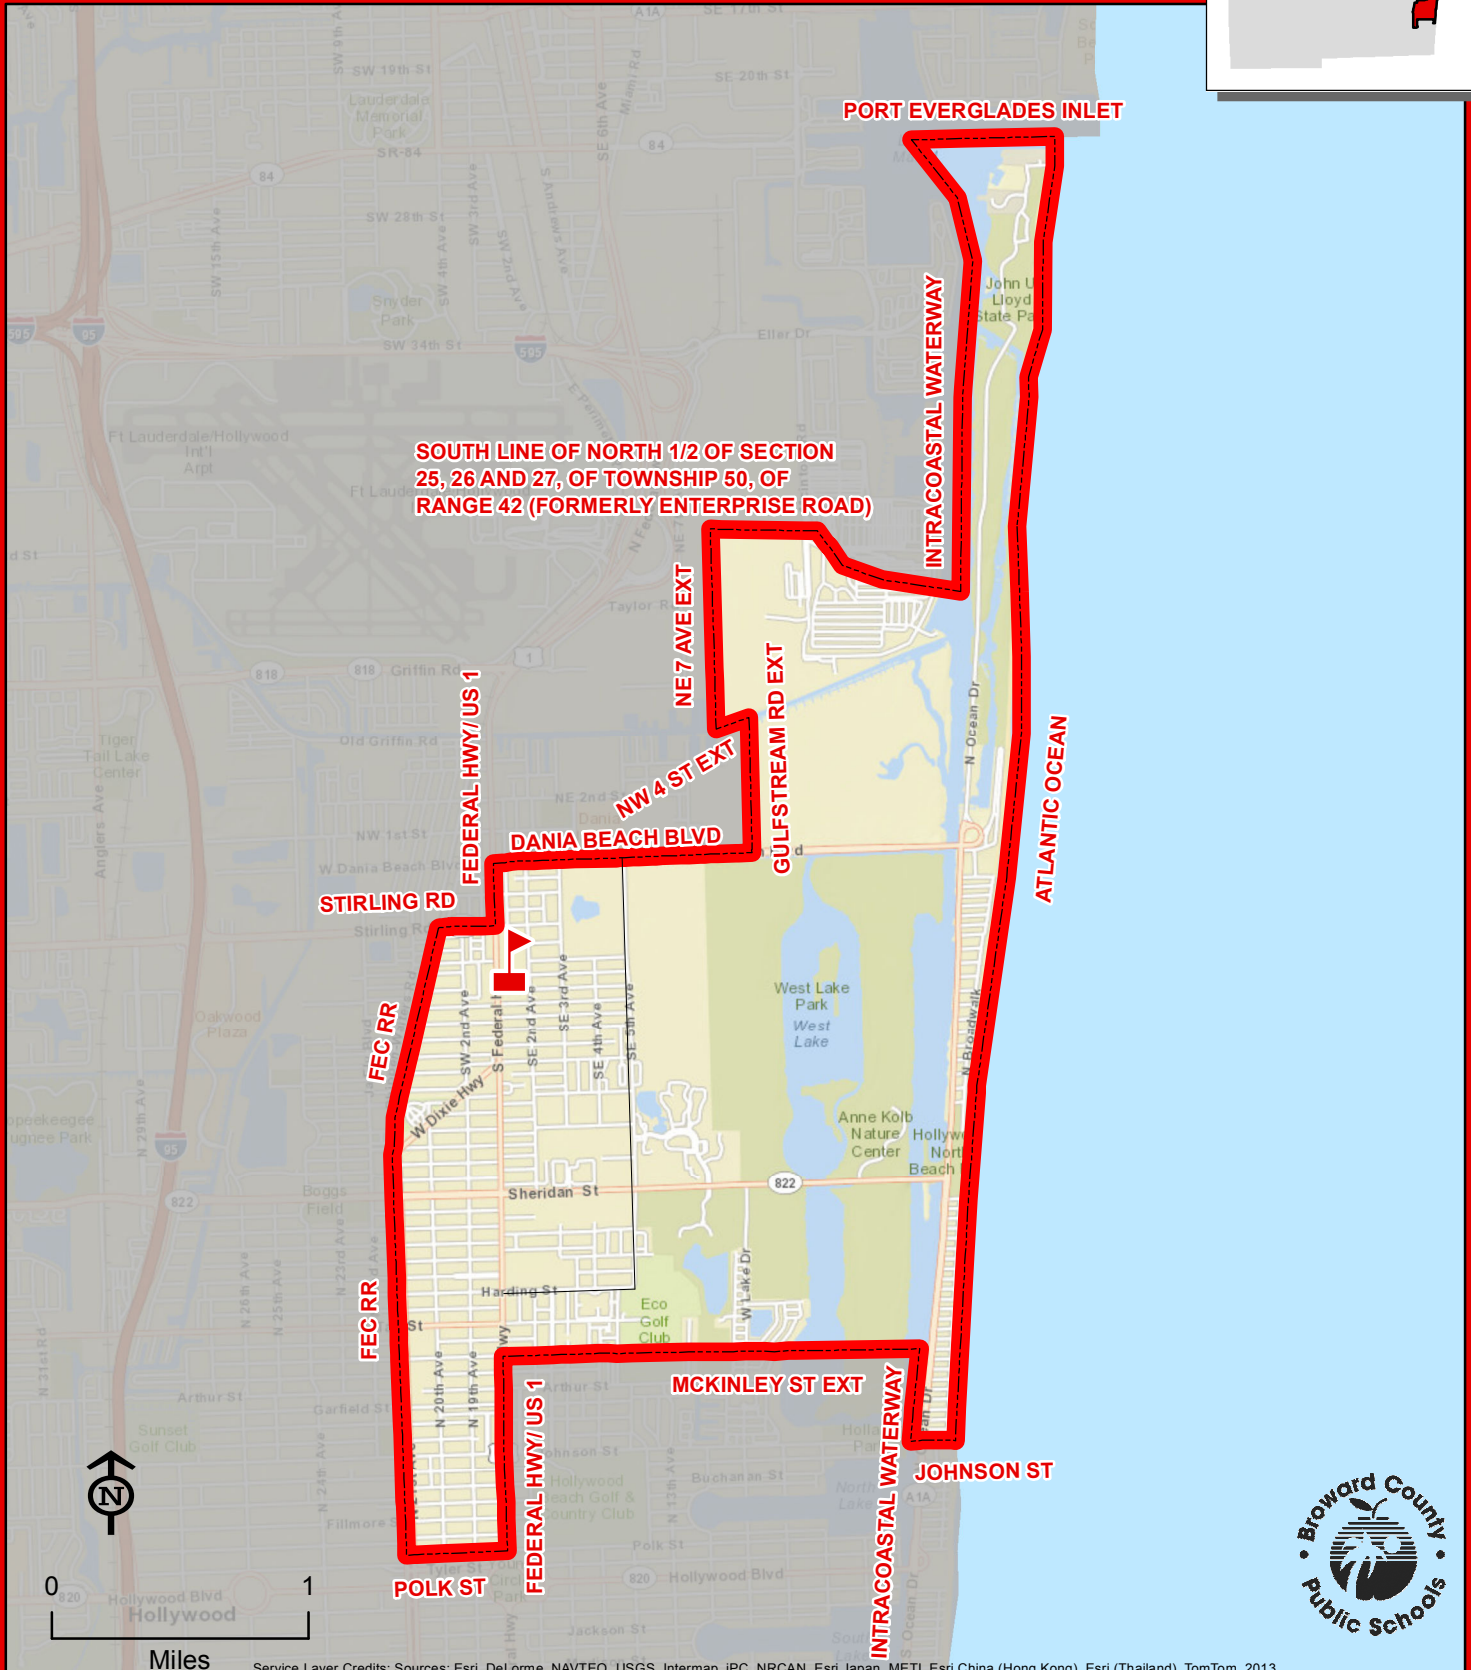

DANIA ELEMENTARY SCHOOL

300 SE 2 AVENUE
DANIA BEACH, FLORIDA 33004
754-323-5350

DANIA

THIS MAP IS FOR CONCEPTUAL PURPOSES ONLY AND SHOULD NOT BE USED FOR LEGAL BOUNDARY DETERMINATIONS