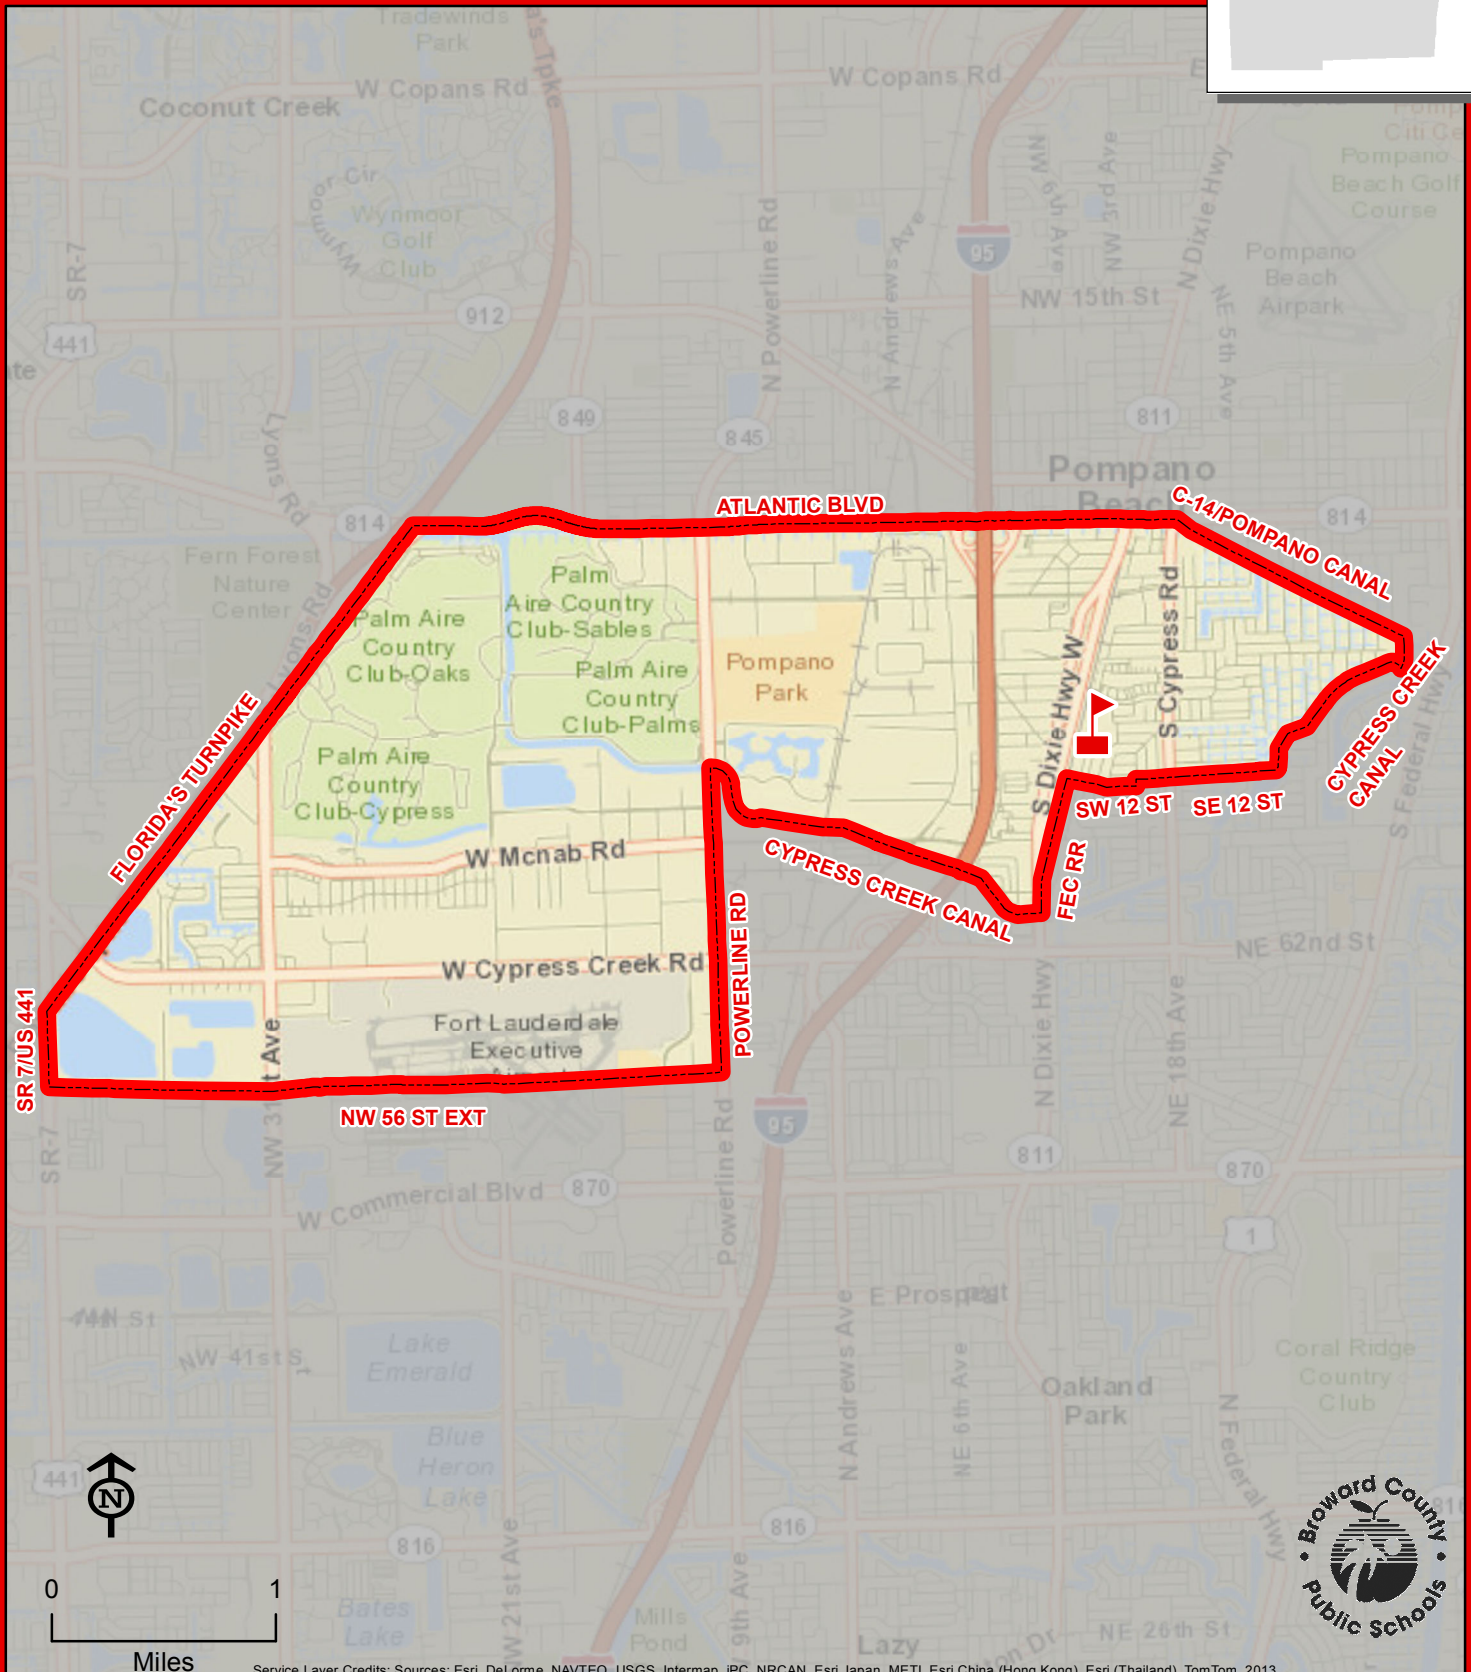

CYPRESS ELEMENTARY SCHOOL

851 SW 3 AVENUE
POMPANO BEACH, FLORIDA 33060
754-322-6050

CYPRESS

THIS MAP IS FOR CONCEPTUAL PURPOSES ONLY AND SHOULD NOT BE USED FOR LEGAL BOUNDARY DETERMINATIONS