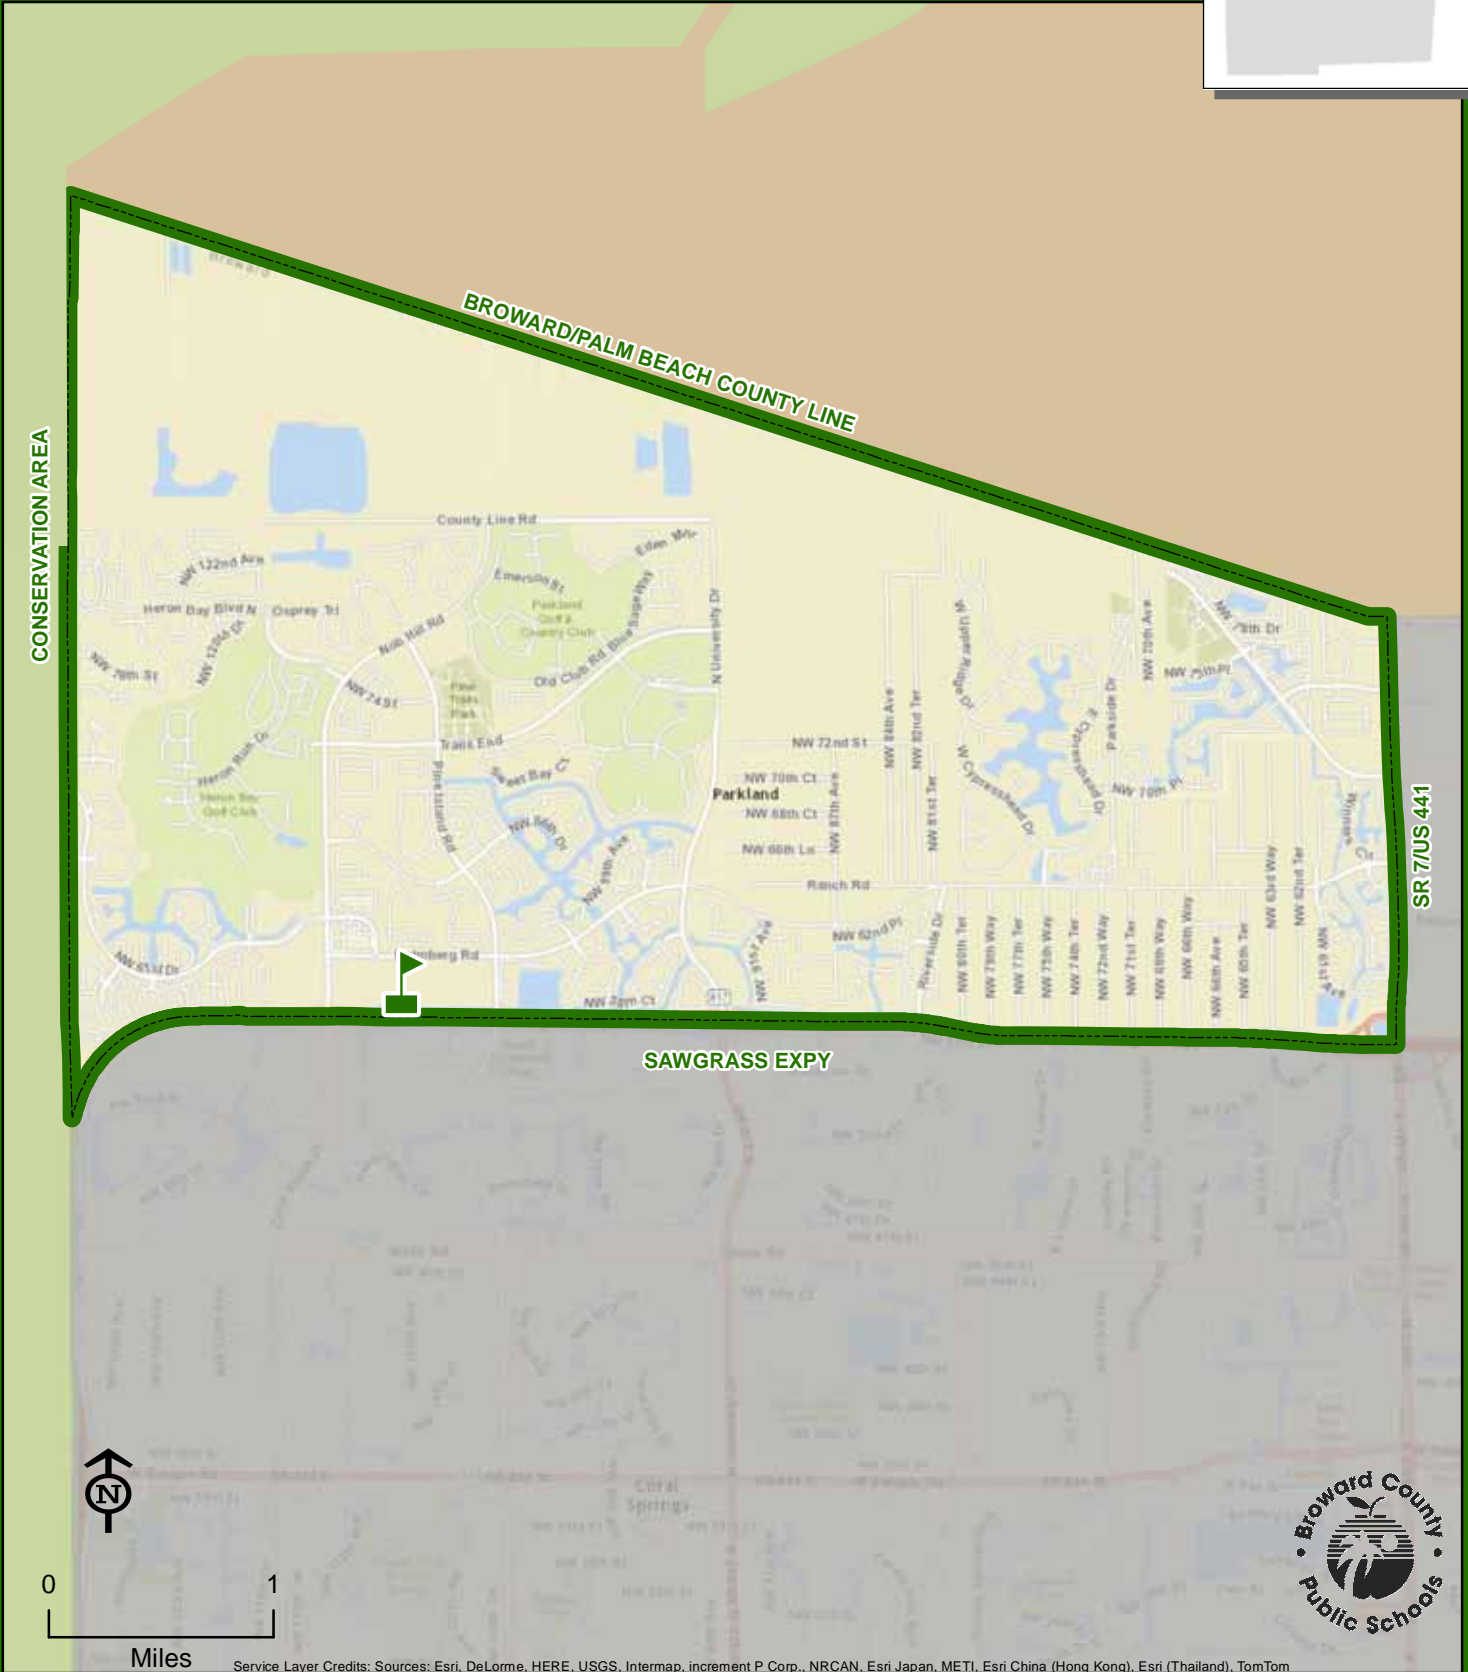

# WESTGLADES MIDDLE SCHOOL

11000 HOLMBERG ROAD  
PARKLAND, FLORIDA 33076  
754-322-4800

Innovative Program  
(Information on reverse side)

THIS MAP IS FOR CONCEPTUAL PURPOSES ONLY AND SHOULD NOT BE USED FOR LEGAL BOUNDARY DETERMINATIONS

# **WESTGLADES MIDDLE SCHOOL**

### **FINE ARTS INITIATIVE:**

Students residing within the WestGlades Middle attendance area automatically attend this school.