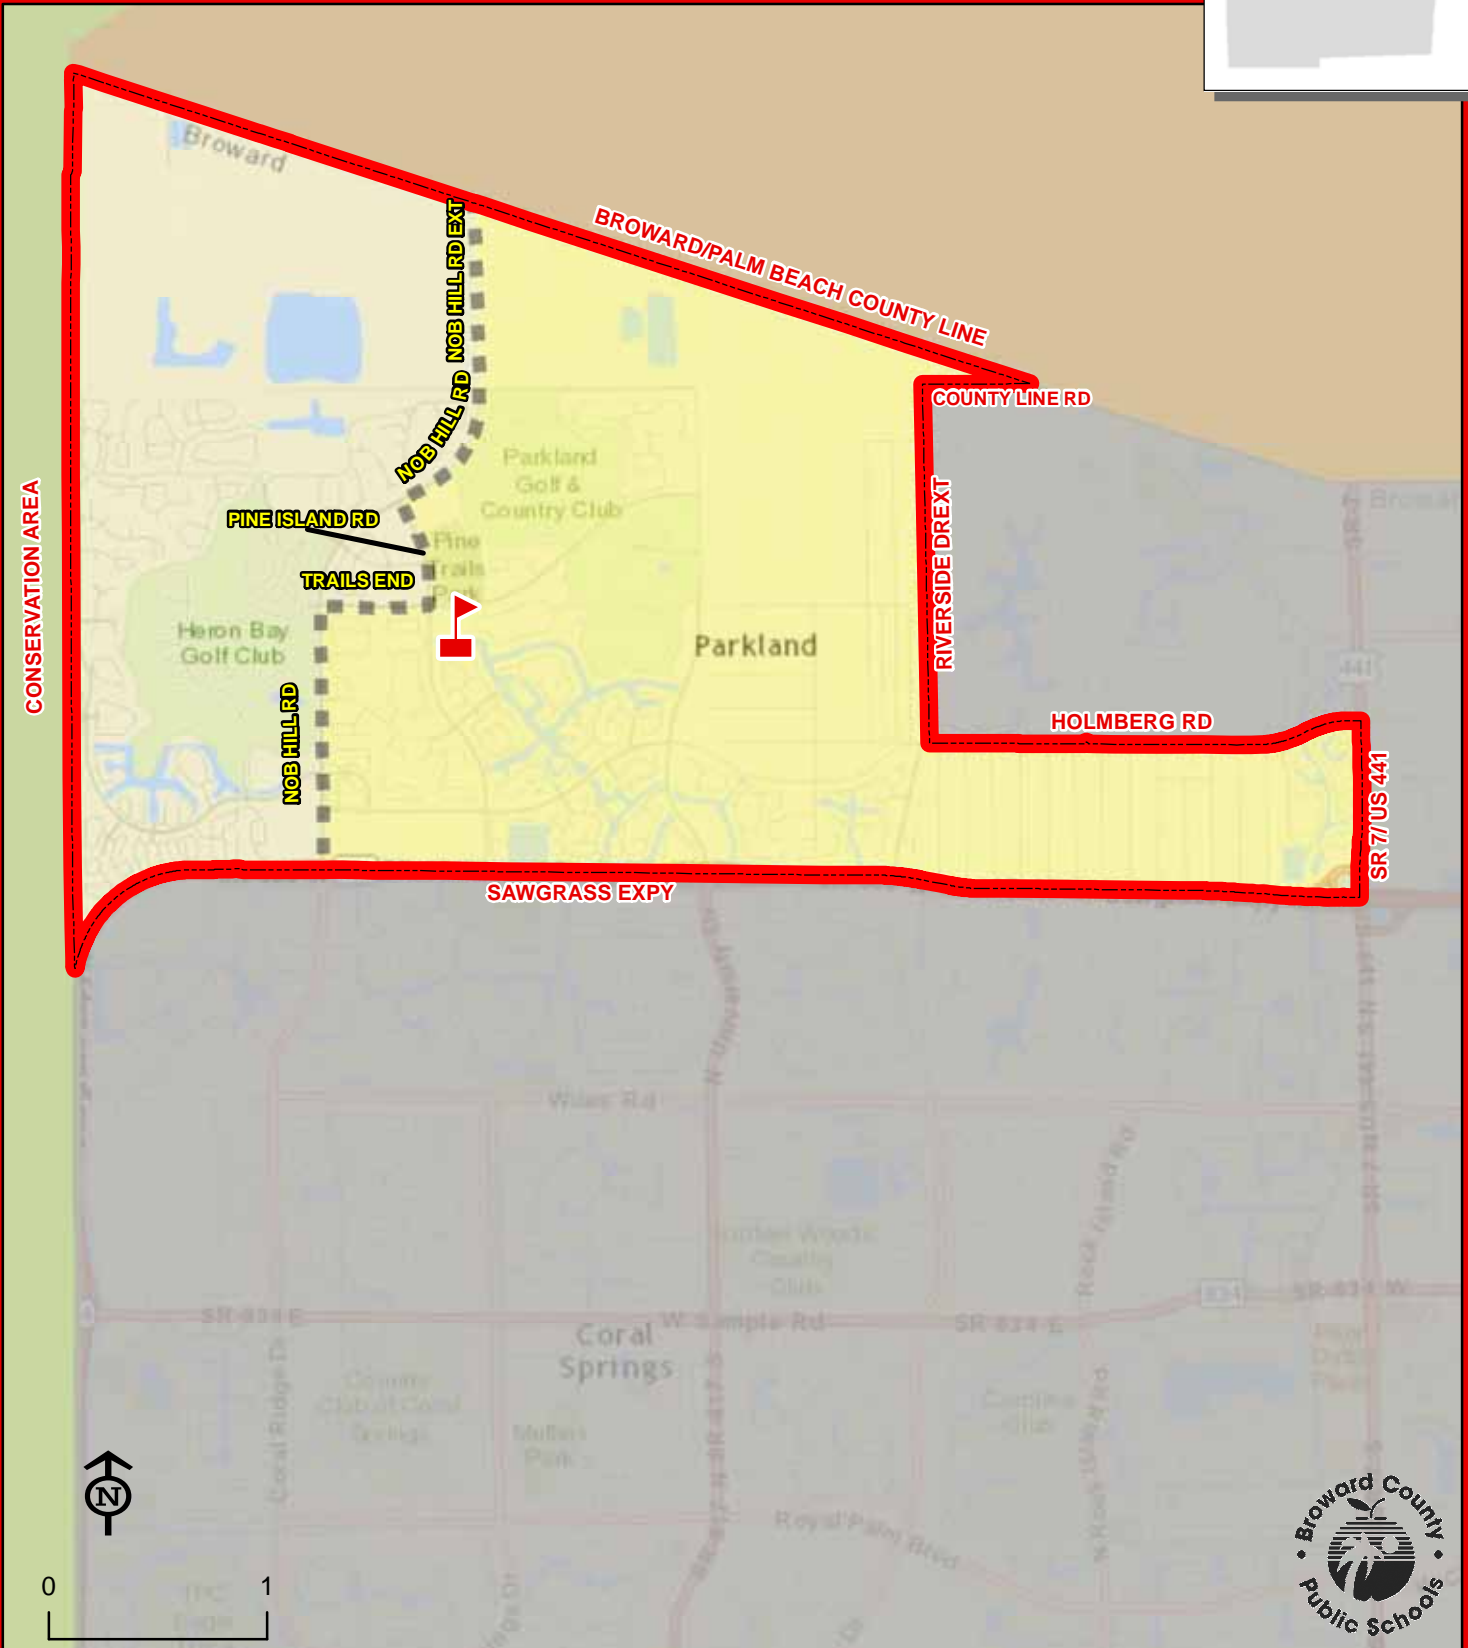

PARK TRAILS ELEMENTARY SCHOOL

10700 TRAILS END
PARKLAND, FLORIDA 33076
754-322-7800

Geographic Priority Area
(Information on reverse side)

Service Layer Credits: Sources: Esri, HERE, DeLorme, USGS, Intermap, increment P Corp., NRCAN, Esri Japan, METI, Esri China (Hong Kong), Esri (Thailand), TomTom, MapmyIndia, © OpenStreetMap contributors, and the GIS User Community

THIS MAP IS FOR CONCEPTUAL PURPOSES ONLY AND SHOULD NOT BE USED FOR LEGAL BOUNDARY DETERMINATIONS

PARK TRAILS ELEMENTARY SCHOOL

Geographic Priority Area

HERON HEIGHTS ELEMENTARY AND PARK TRAILS ELEMENTARY

Combine the current attendance areas of Heron Heights Elementary and Park Trails Elementary so that all students remain at their current elementary school until they reach the sixth grade. New students entering school in the combined attendance area in the 2014-2015 school year and thereafter will have the opportunity to request either school. Siblings will be guaranteed placement in the same school. Following sibling placement, all remaining seats, pending availability, will be filled through parent request, giving geographic priority based on the existing 2013-2014 Heron Heights Elementary and Park Trails Elementary attendance areas.