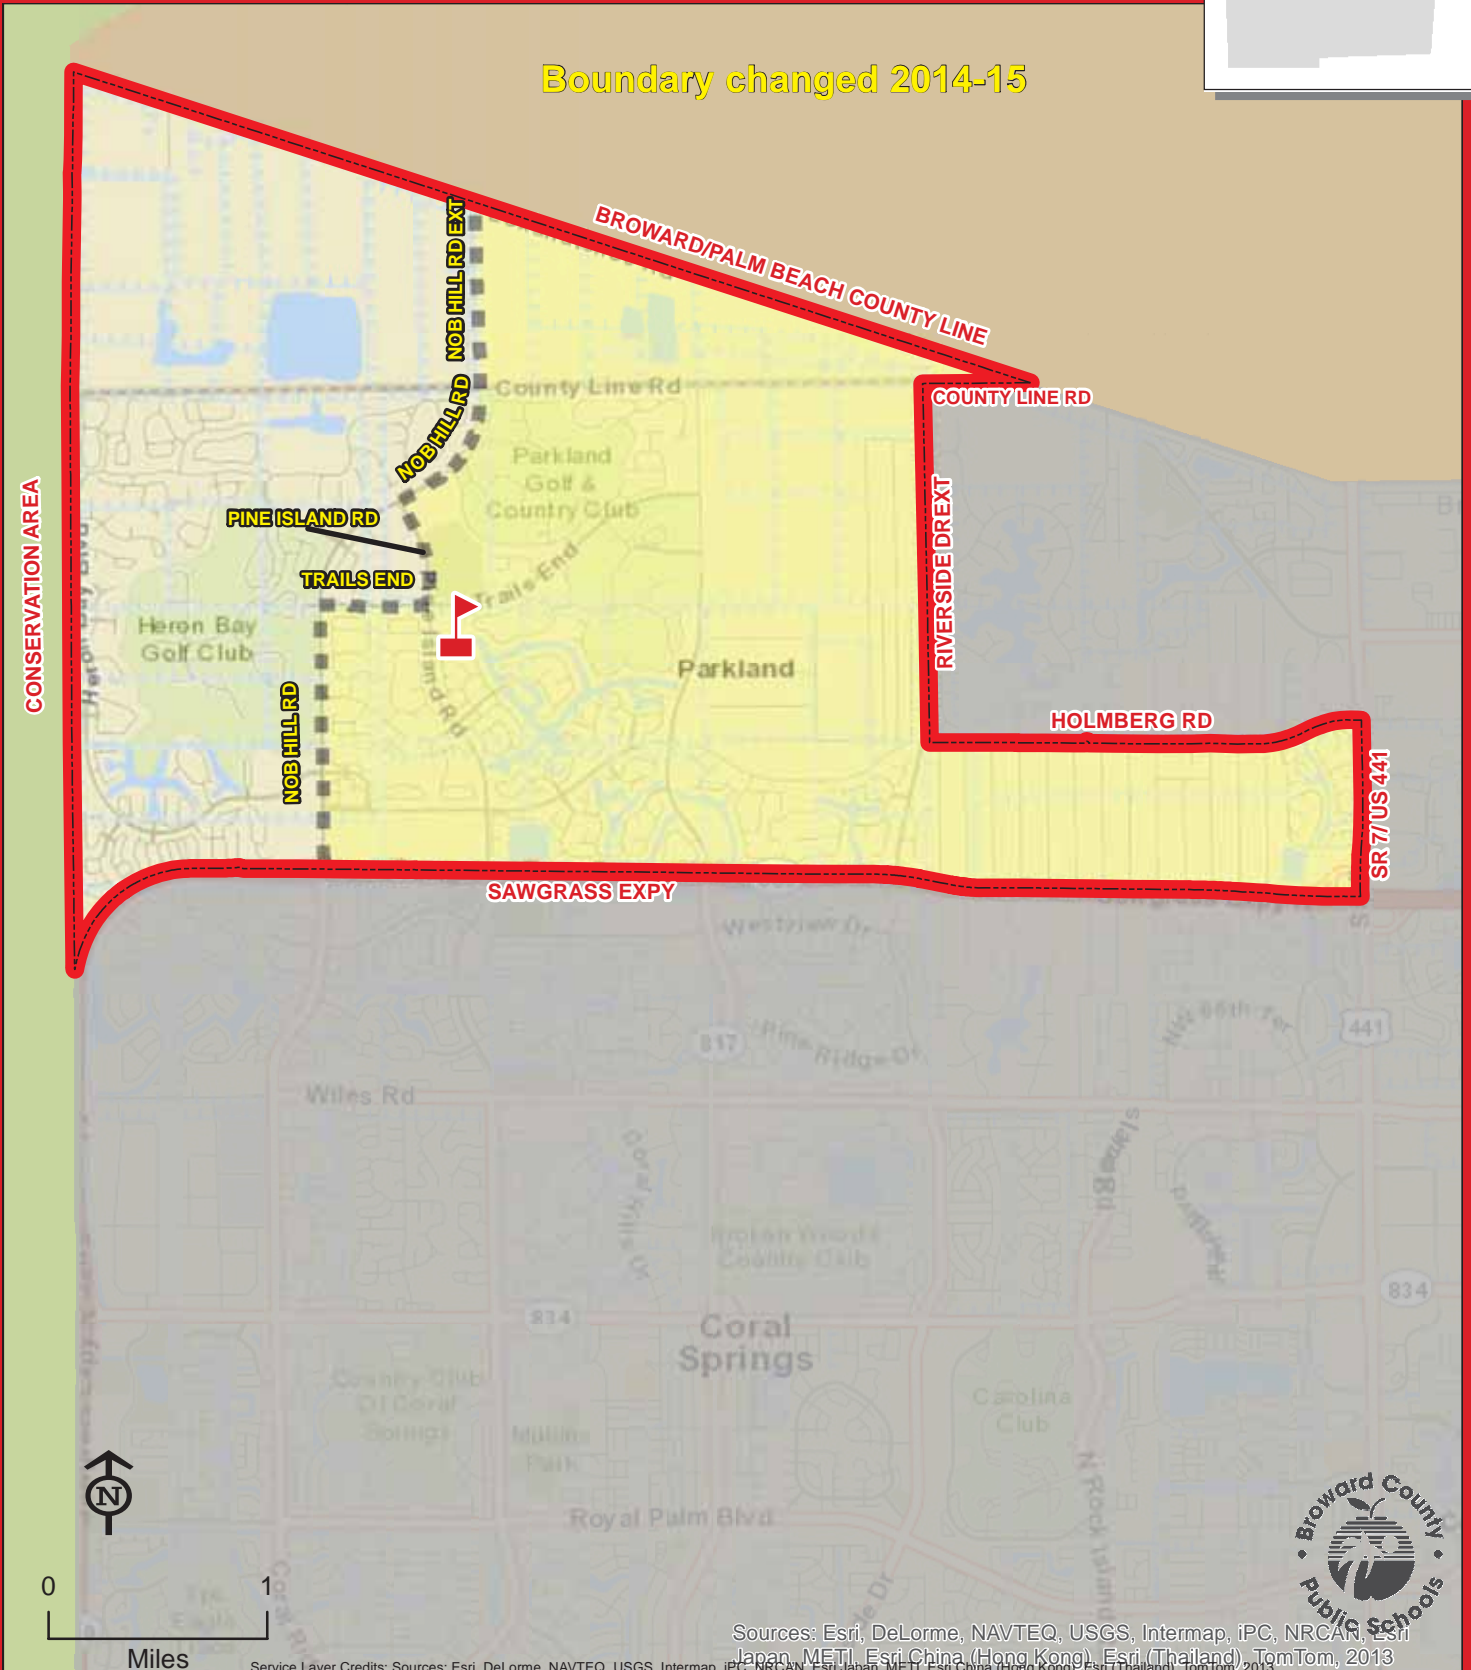

PARK TRAILS ELEMENTARY SCHOOL

10700 TRAILS END
PARKLAND, FLORIDA 33076
754-322-7800

Geographic Priority Area
(Information on reverse side)

Boundary changed 2014-15

THIS MAP IS FOR CONCEPTUAL PURPOSES ONLY AND SHOULD NOT BE USED FOR LEGAL BOUNDARY DETERMINATIONS

PARK TRAILS ELEMENTARY SCHOOL

Geographic Priority Area

HERON HEIGHTS ELEMENTARY AND PARK TRAILS ELEMENTARY

Combine the current attendance areas of Heron Heights Elementary and Park Trails Elementary so that all students remain at their current elementary school until they reach the sixth grade. New students entering school in the combined attendance area in the 2014-2015 school year and thereafter will have the opportunity to request either school. Siblings will be guaranteed placement in the same school. Following sibling placement, all remaining seats, pending availability, will be filled through parent request, giving geographic priority based on the existing 2013-2014 Heron Heights Elementary and Park Trails Elementary attendance areas.