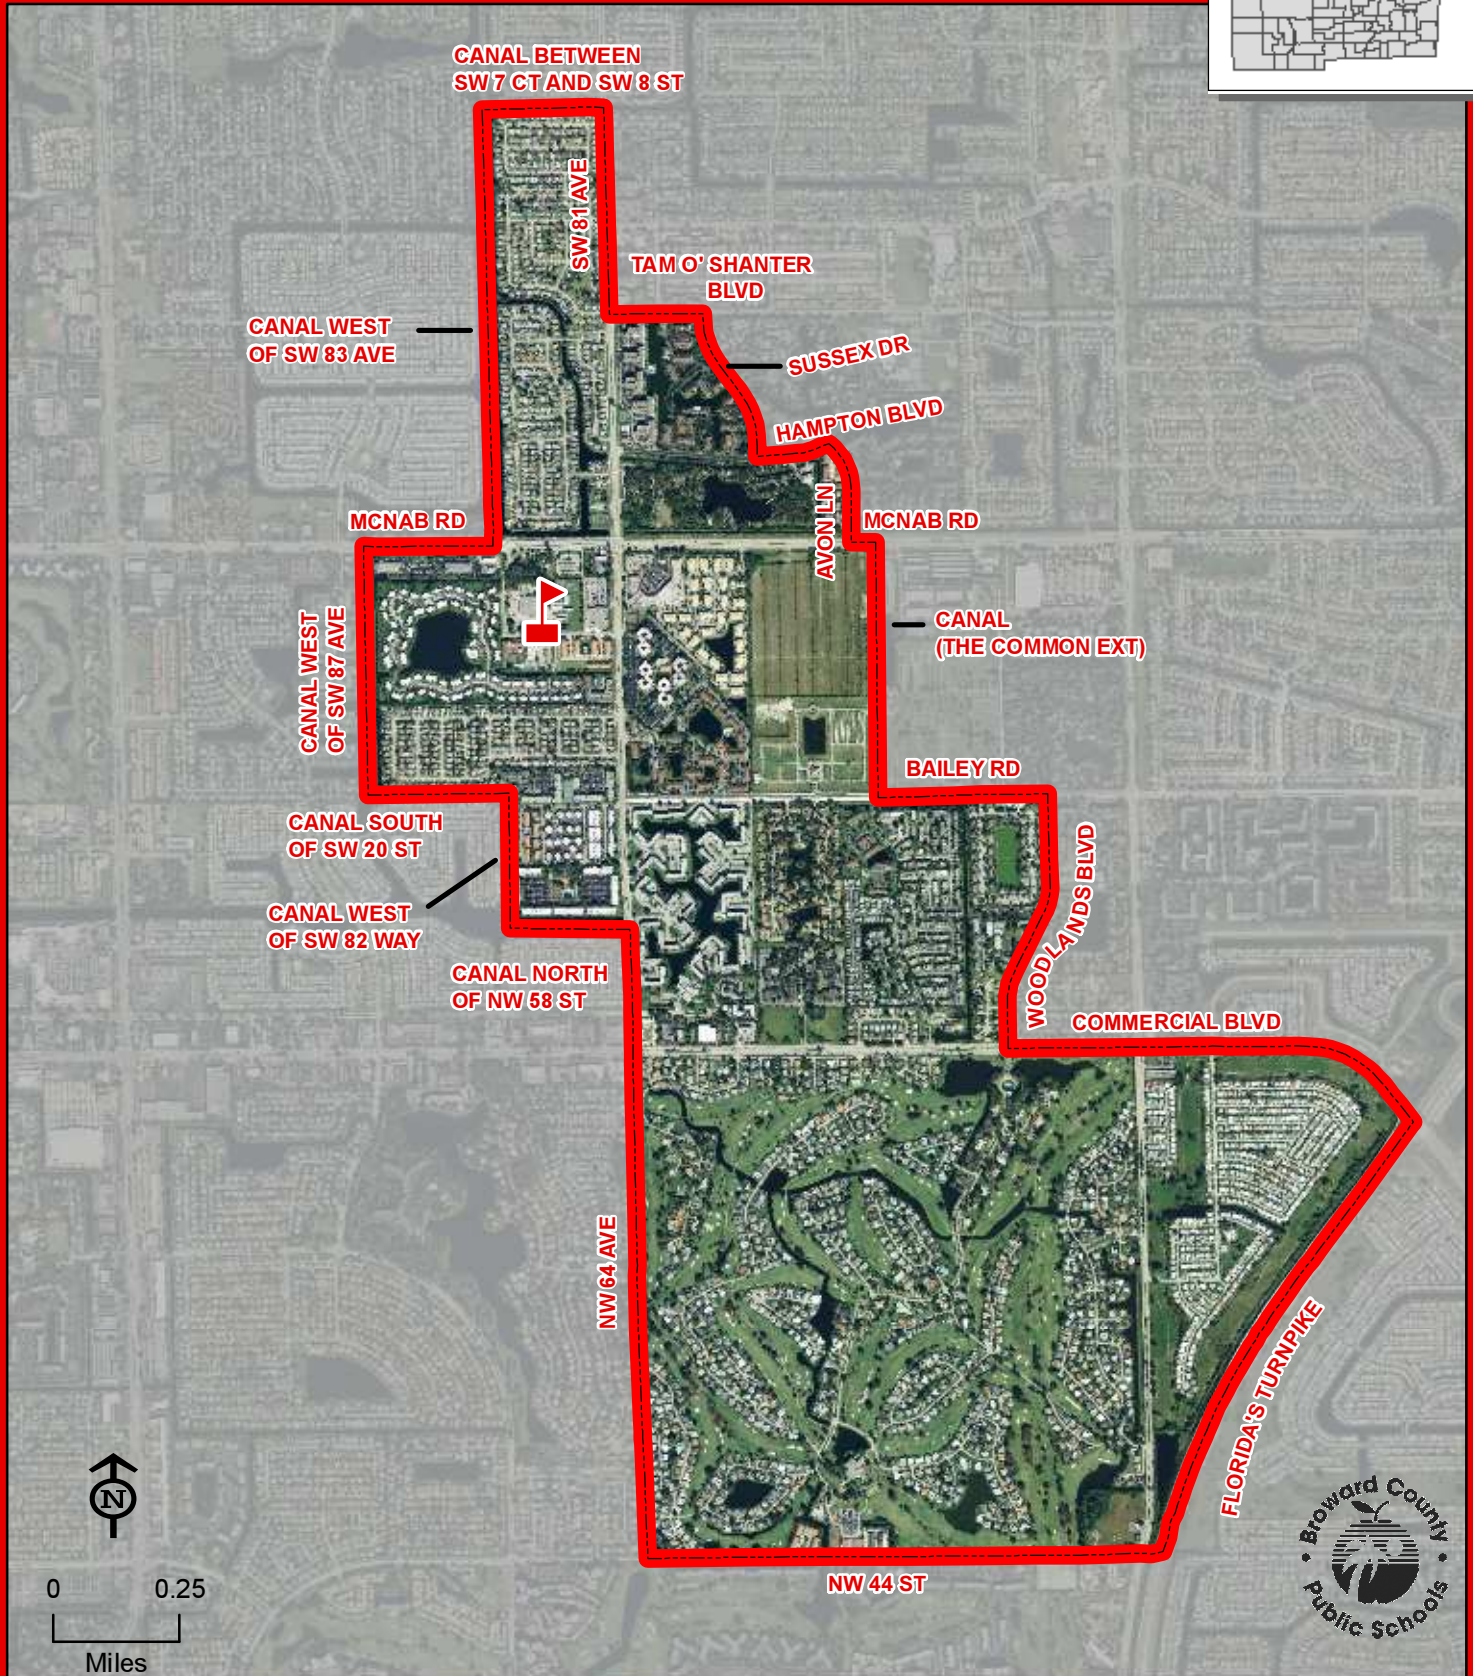

PINEWOOD ELEMENTARY SCHOOL

1600 SW 83 AVENUE
NORTH LAUDERDALE, FLORIDA 33068
754-322-7950

PINEWOOD

THIS MAP IS FOR CONCEPTUAL PURPOSES ONLY AND SHOULD NOT BE USED FOR LEGAL BOUNDARY DETERMINATIONS