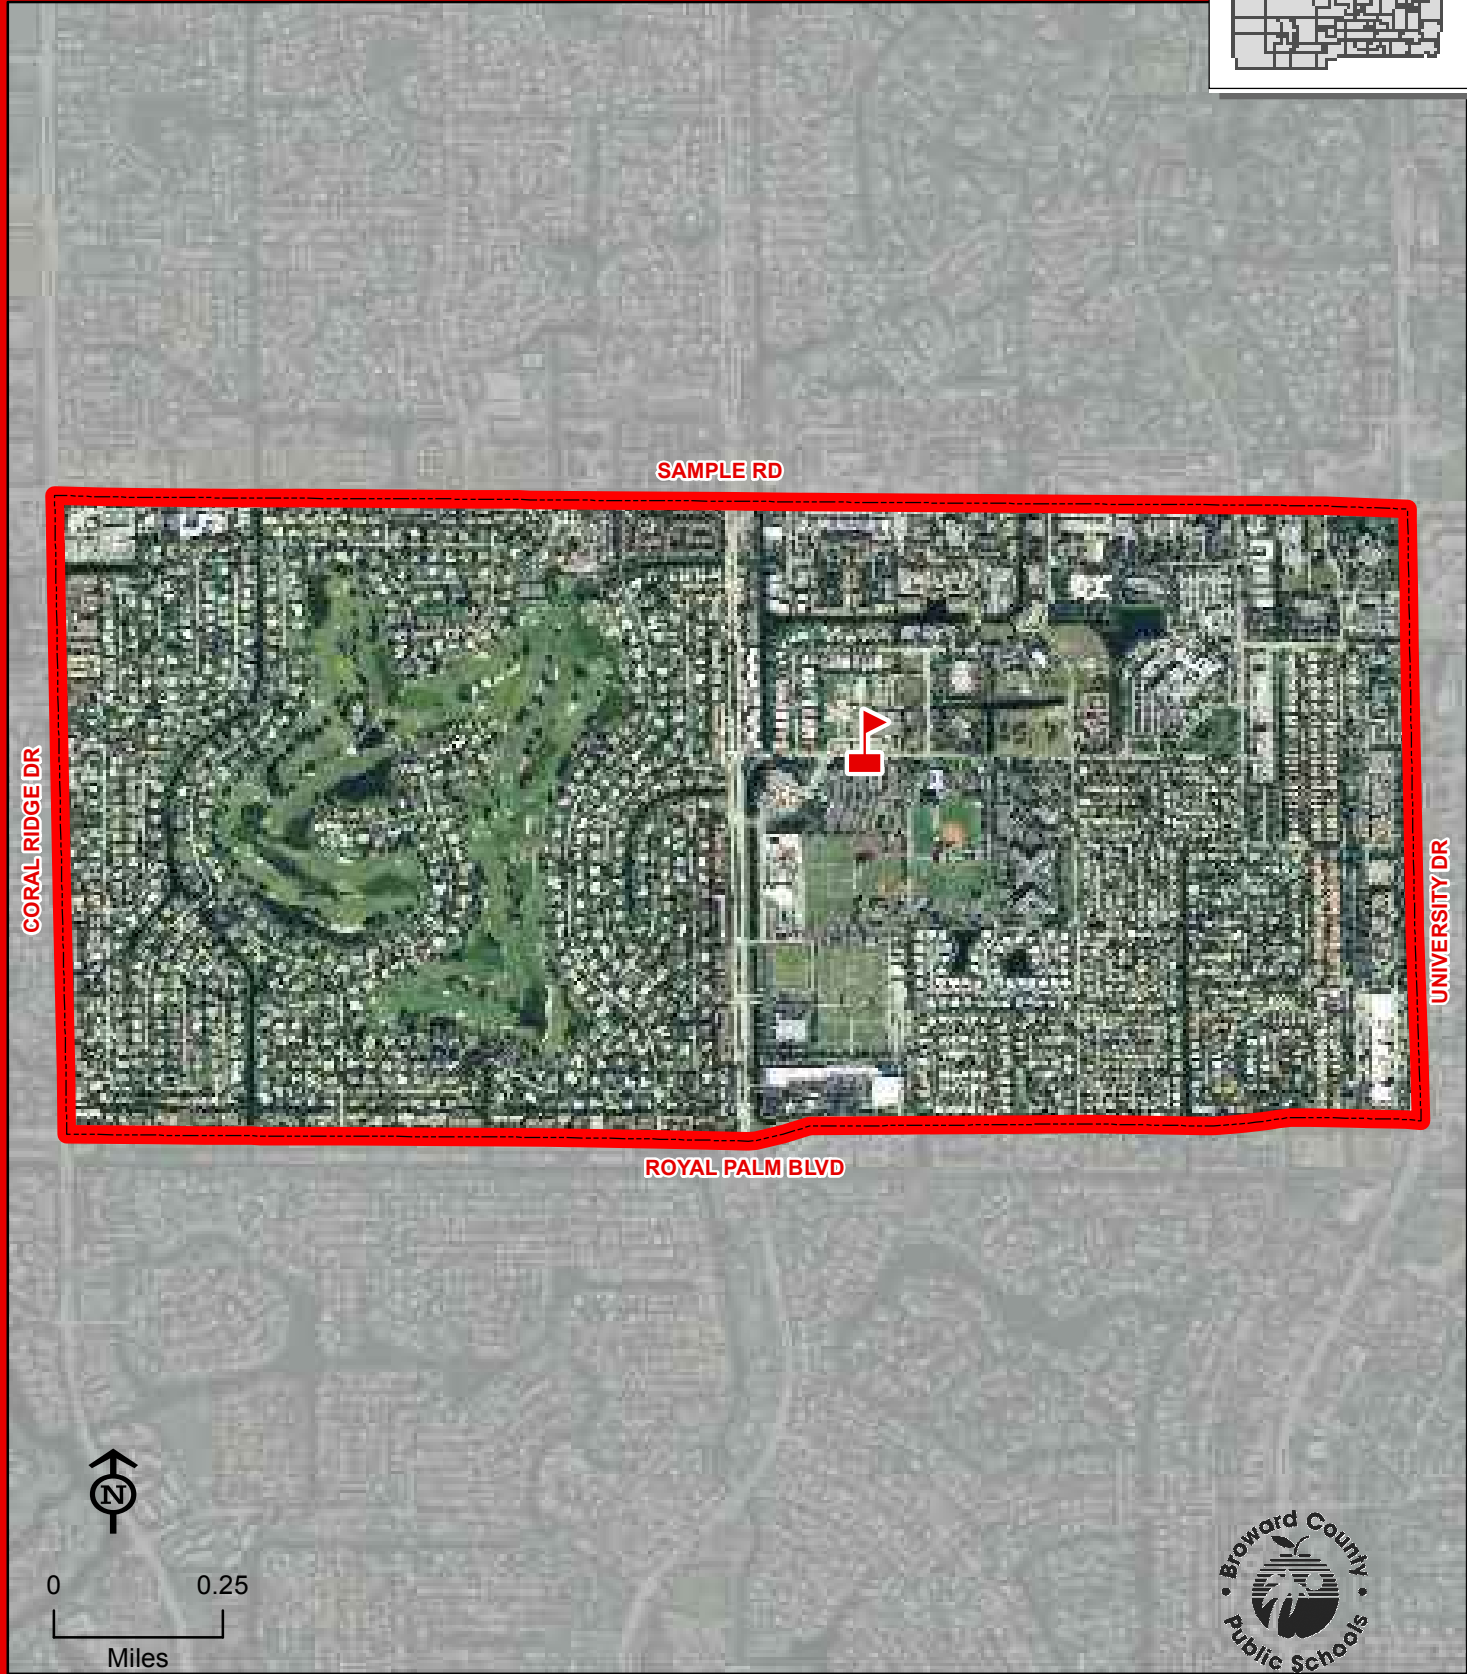

# PARKSIDE ELEMENTARY SCHOOL

10257 NW 29 STREET  
CORAL SPRINGS, FLORIDA 33065  
754-322-7850

Innovative Program  
(Information on reverse side)

**PARKSIDE**

THIS MAP IS FOR CONCEPTUAL PURPOSES ONLY AND SHOULD NOT BE USED FOR LEGAL BOUNDARY DETERMINATIONS

# **PARKSIDE ELEMENTARY SCHOOL**

### **PROJECT-BASED LEARNING:**

Students residing within the Parkside Elementary attendance area automatically attend this school.