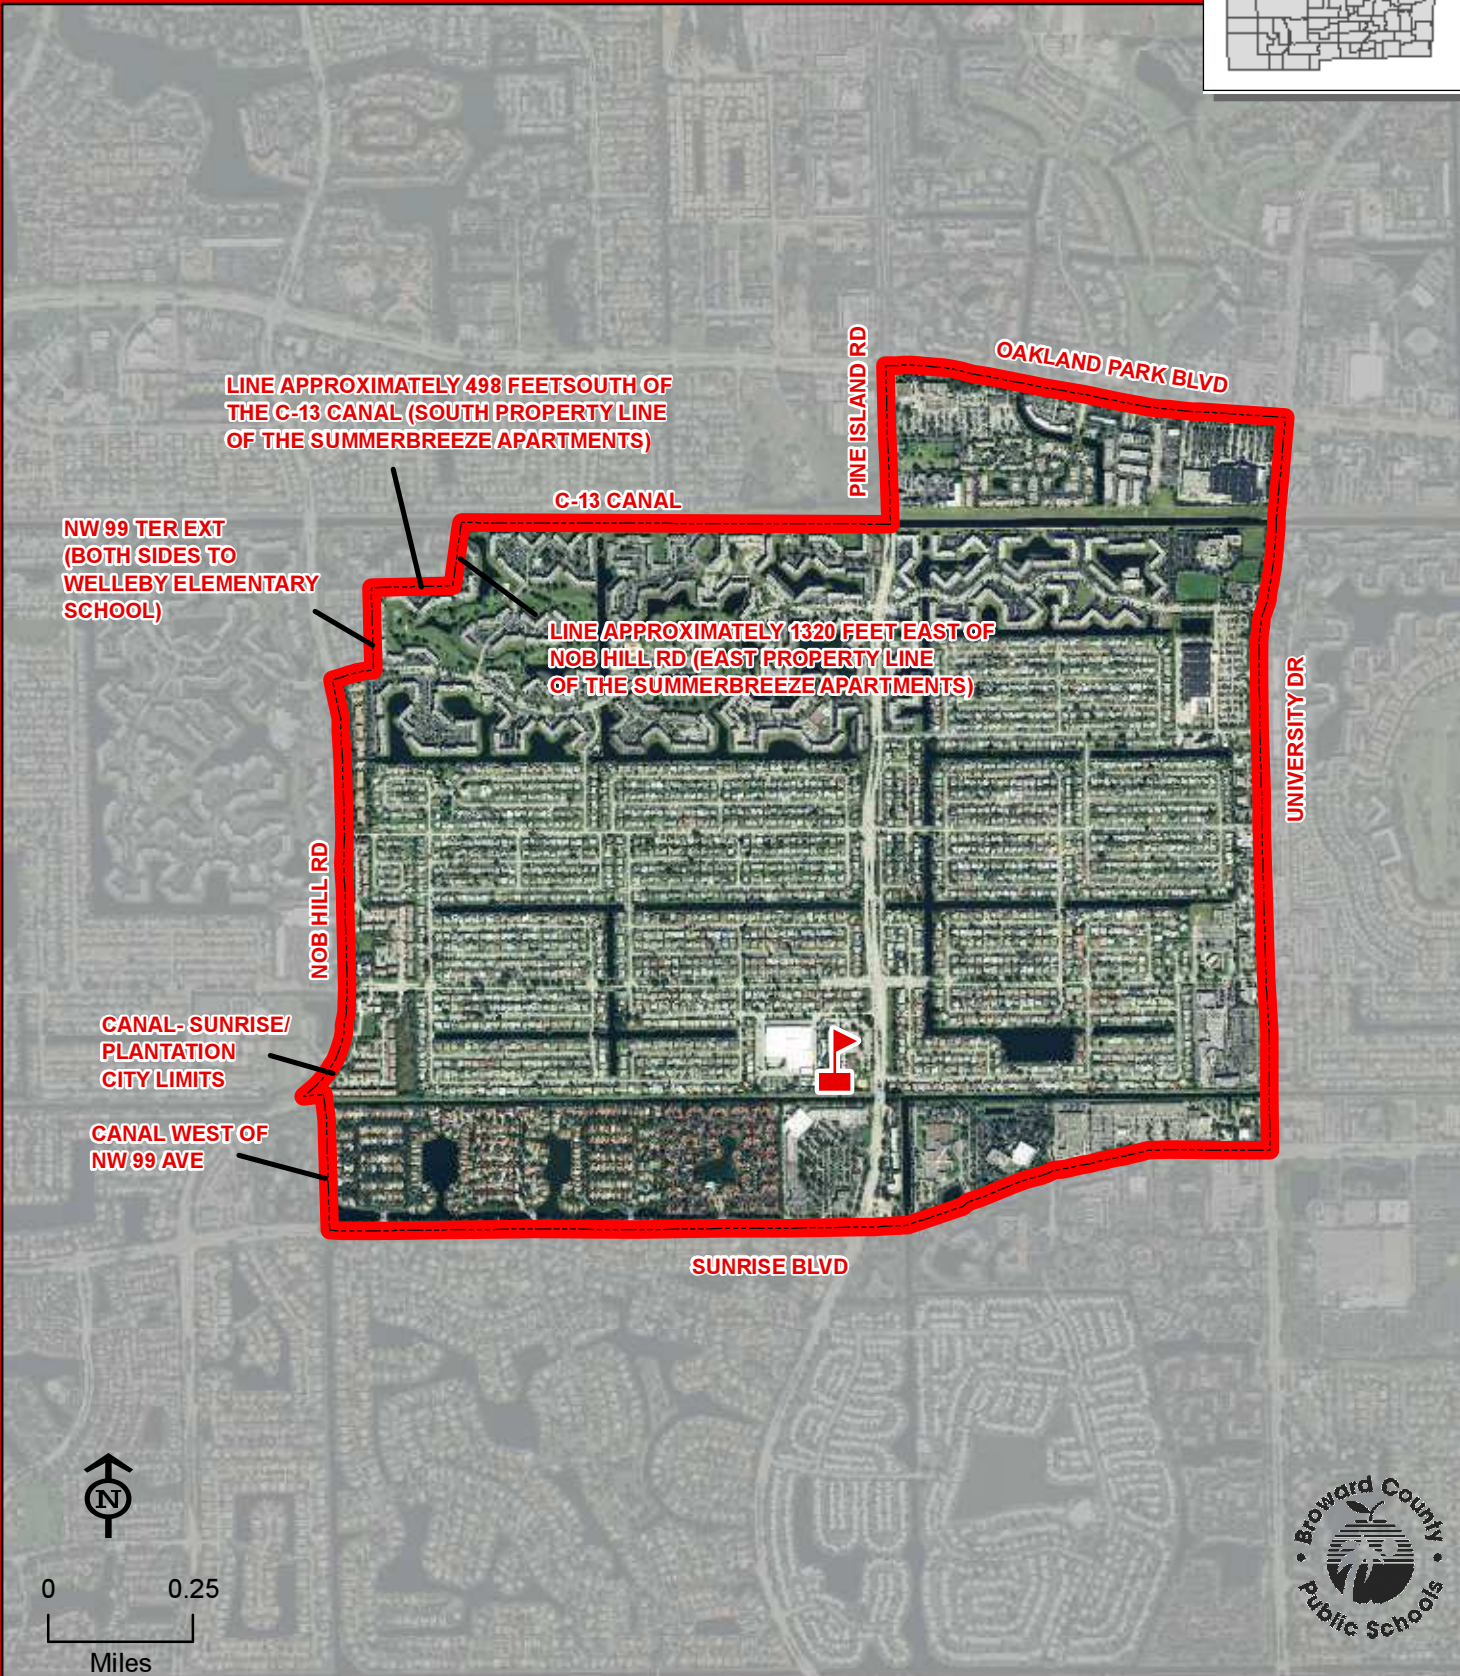

HORIZON ELEMENTARY SCHOOL

2101 PINE ISLAND ROAD
SUNRISE, FLORIDA 33322
754-322-6450

HORIZON

THIS MAP IS FOR CONCEPTUAL PURPOSES ONLY AND SHOULD NOT BE USED FOR LEGAL BOUNDARY DETERMINATIONS