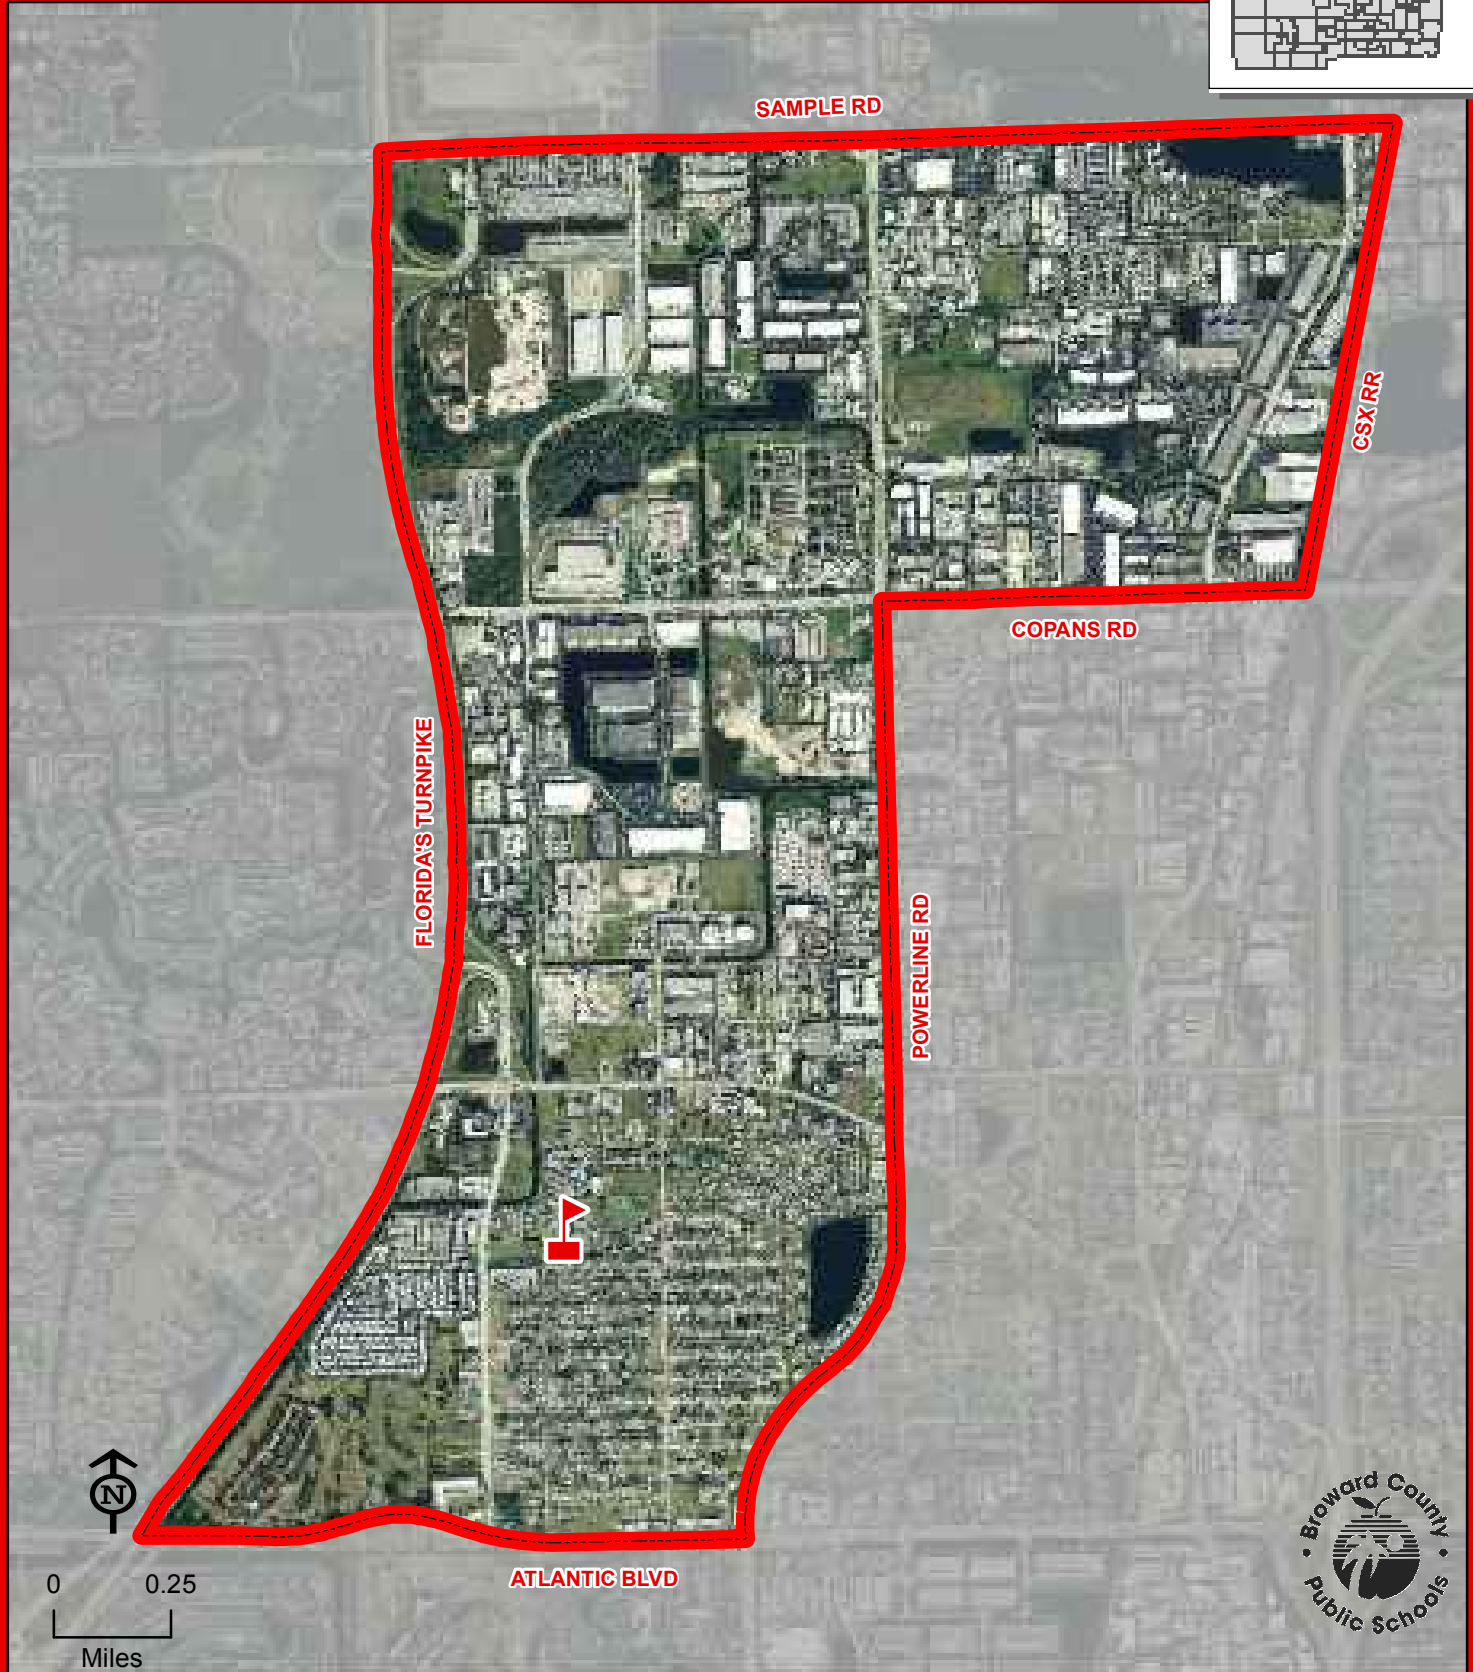

# DREW, CHARLES ELEMENTARY SCHOOL

1000 NW 31 AVENUE  
POMPANO BEACH, FLORIDA 33060  
754-322-6250

Magnet School  
(Information on reverse side)

**DREW, CHARLES**

THIS MAP IS FOR CONCEPTUAL PURPOSES ONLY AND SHOULD NOT BE USED FOR LEGAL BOUNDARY DETERMINATIONS

# **DREW, CHARLES ELEMENTARY SCHOOL**

### **SCIENCE, MATHEMATICS & TECHNOLOGY:**

Students residing within the Charles Drew Elementary attendance area automatically attend this school. Students residing north of Commercial Boulevard who meet the eligibility requirements may apply for admission to the Science, Mathematics & Technology Program. Students will be admitted and receive transportation in accordance with the provisions of School Board Policy 5004.1. Application and deadline information is available online at [www.browardschoolsmagnetprograms.com](http://www.browardschoolsmagnetprograms.com) or through the Demographics & Student Assignments Department at (754) 321-2480.