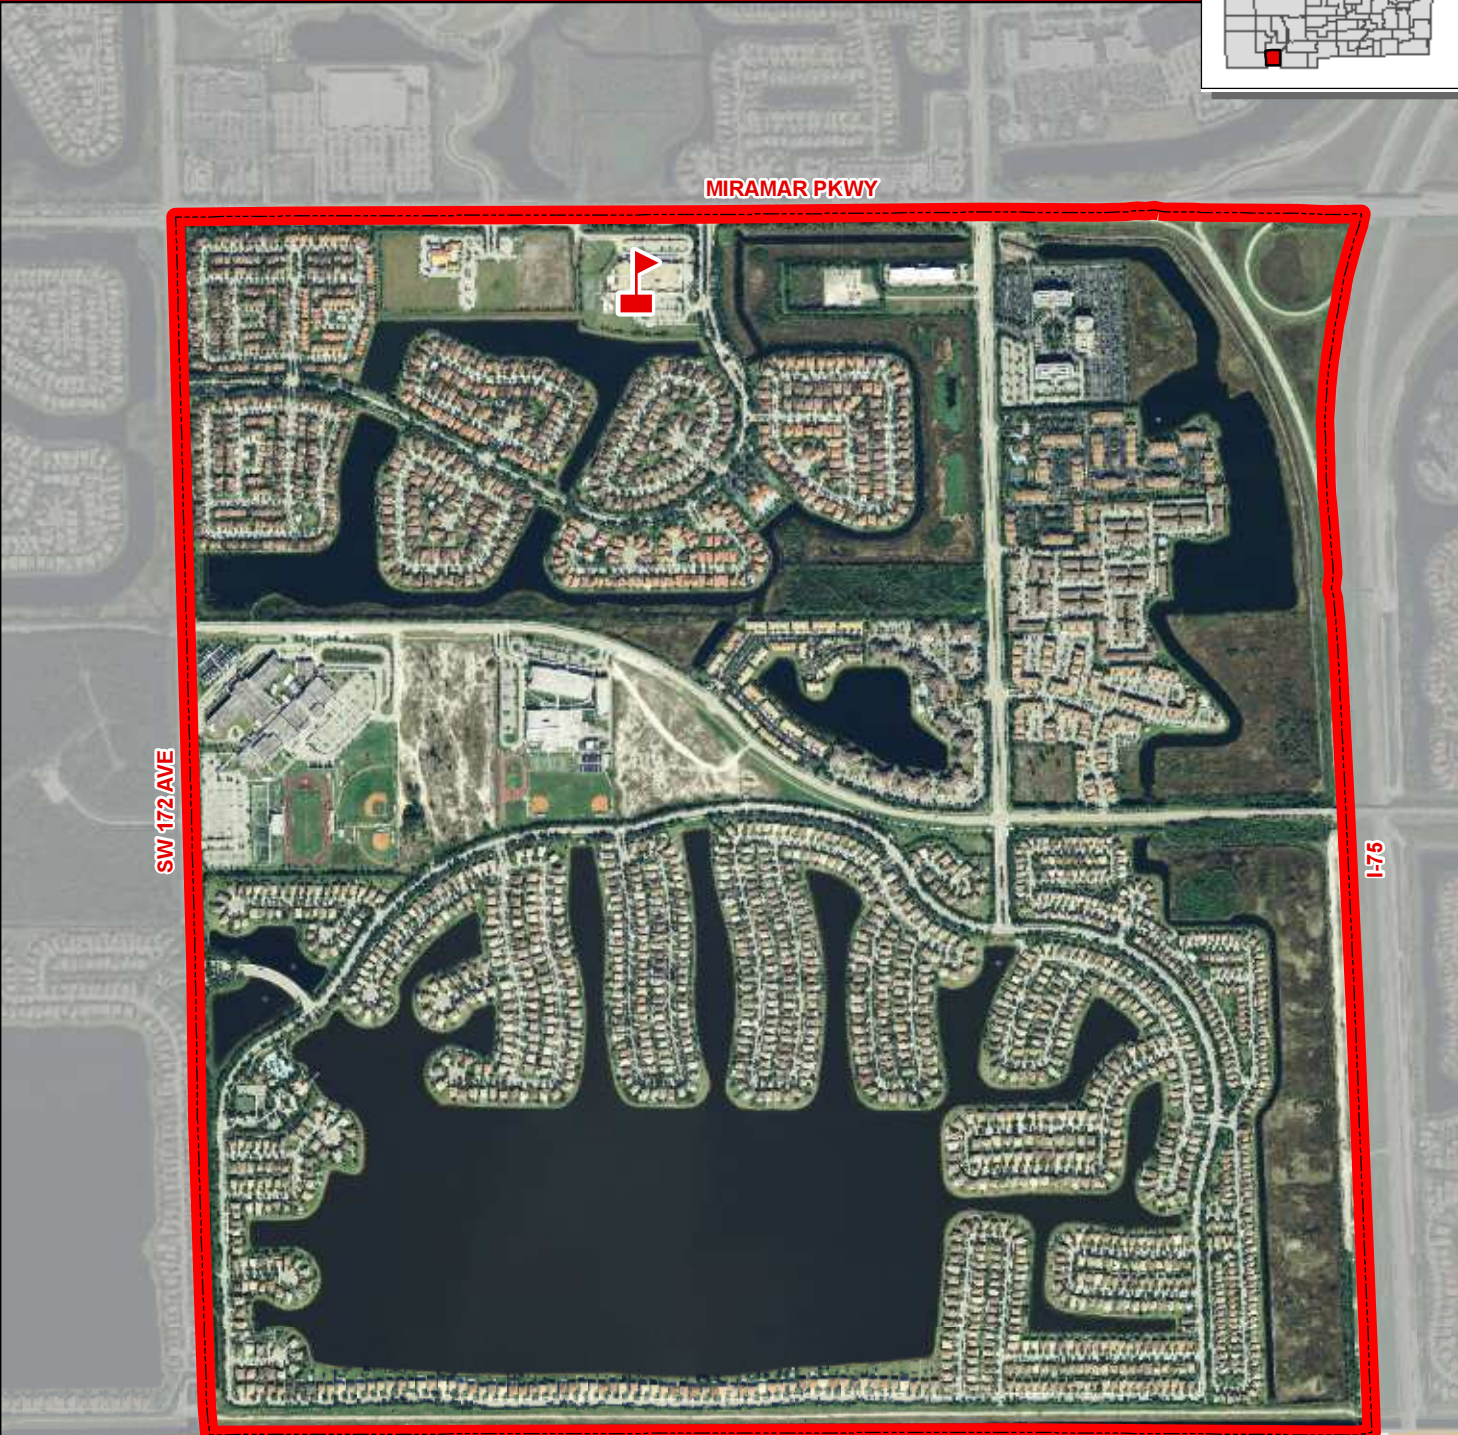

DOLPHIN BAY ELEMENTARY SCHOOL

16450 MIRAMAR PARKWAY
MIRAMAR, FLORIDA 33027
754-323-8000

Innovative Program
(Information on reverse side)

0 0.25
Miles

BROWARD/MIAMI-DADE COUNTY LINE

THIS MAP IS FOR CONCEPTUAL PURPOSES ONLY AND SHOULD NOT BE USED FOR LEGAL BOUNDARY DETERMINATIONS

DOLPHIN BAY ELEMENTARY SCHOOL

Innovative Program

EVERGLADES ZONE CHAMP (CREATING HIGH ACHIEVING MATHEMATICS PERFORMERS):

Students residing within the Dolphin Bay Elementary attendance area automatically attend this school.