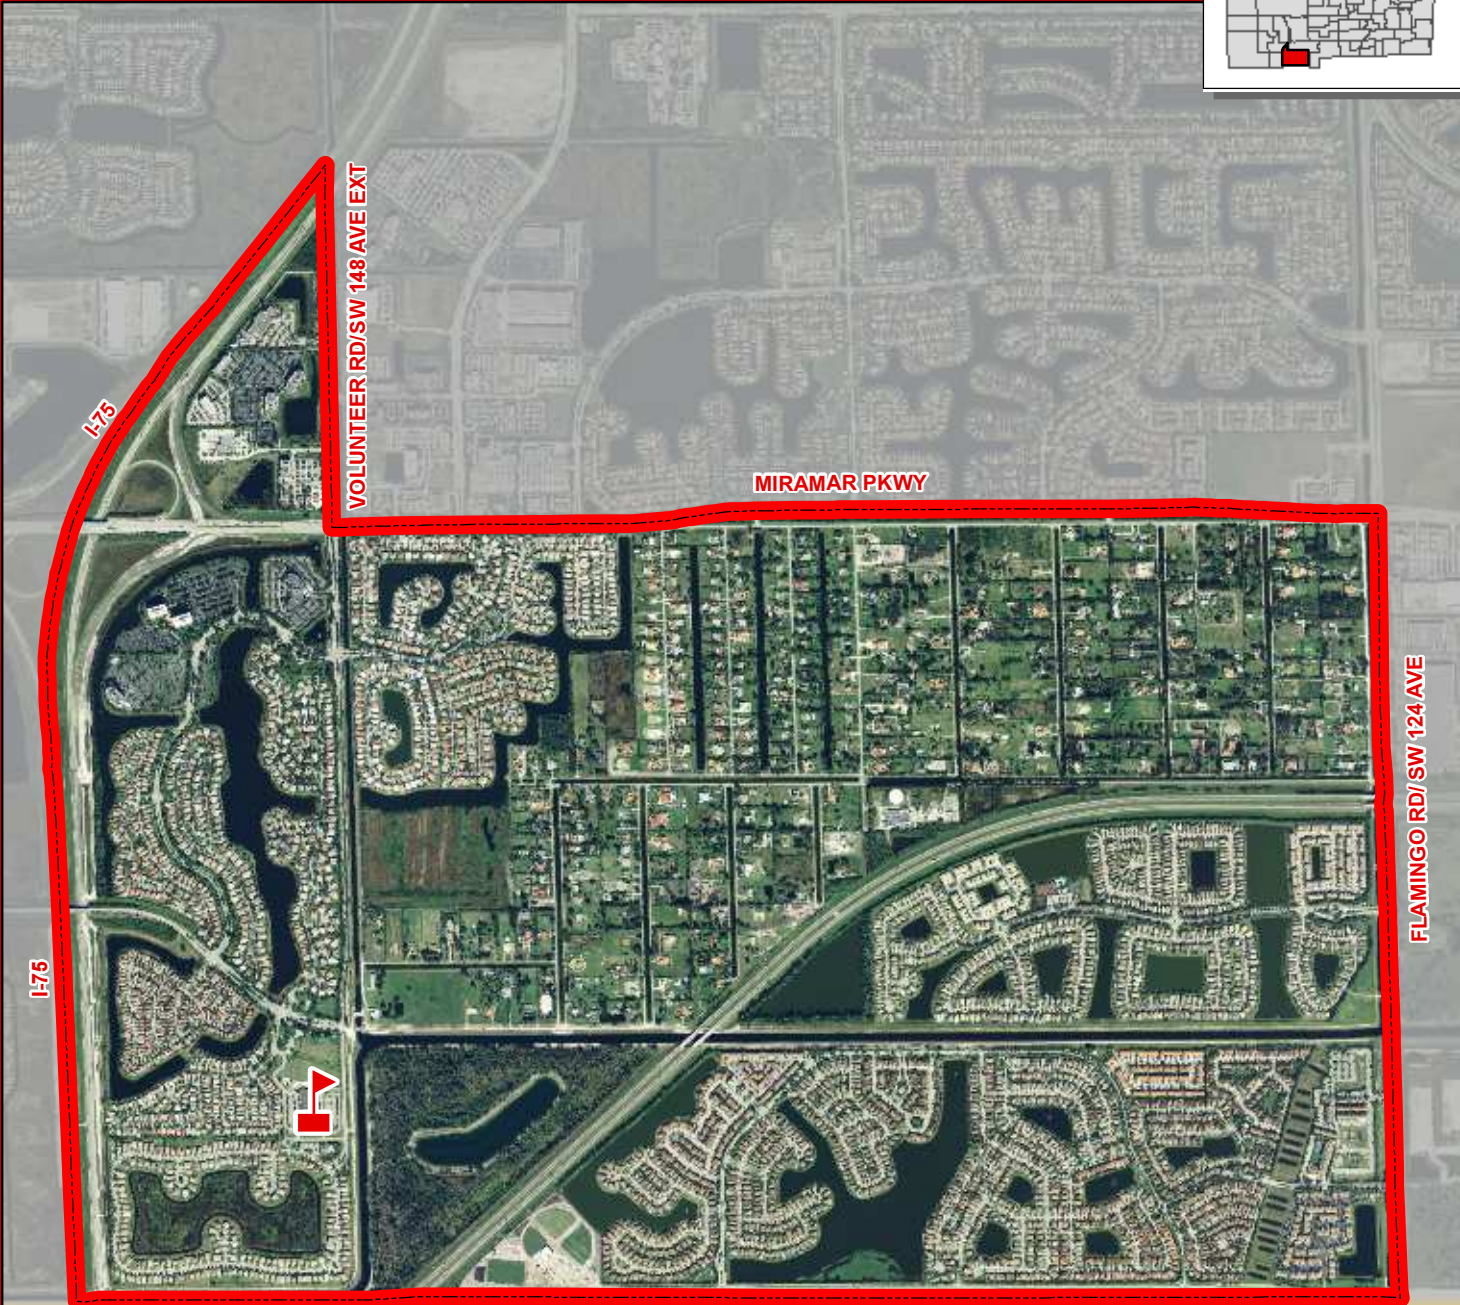

CORAL COVE ELEMENTARY SCHOOL

5100 SW 148 AVENUE
MIRAMAR, FLORIDA 33027
754-323-7950

Innovative Program
(Information on reverse side)

CORAL COVE

BROWARD/MIAMI-DADE COUNTY LINE

0 0.25
Miles

THIS MAP IS FOR CONCEPTUAL PURPOSES ONLY AND SHOULD NOT BE USED FOR LEGAL BOUNDARY DETERMINATIONS

CORAL COVE ELEMENTARY SCHOOL

Innovative Program

EVERGLADES ZONE CHAMP (CREATING HIGH ACHIEVING MATHEMATICS PERFORMERS):

Students residing within the Coral Cove Elementary attendance area automatically attend this school.