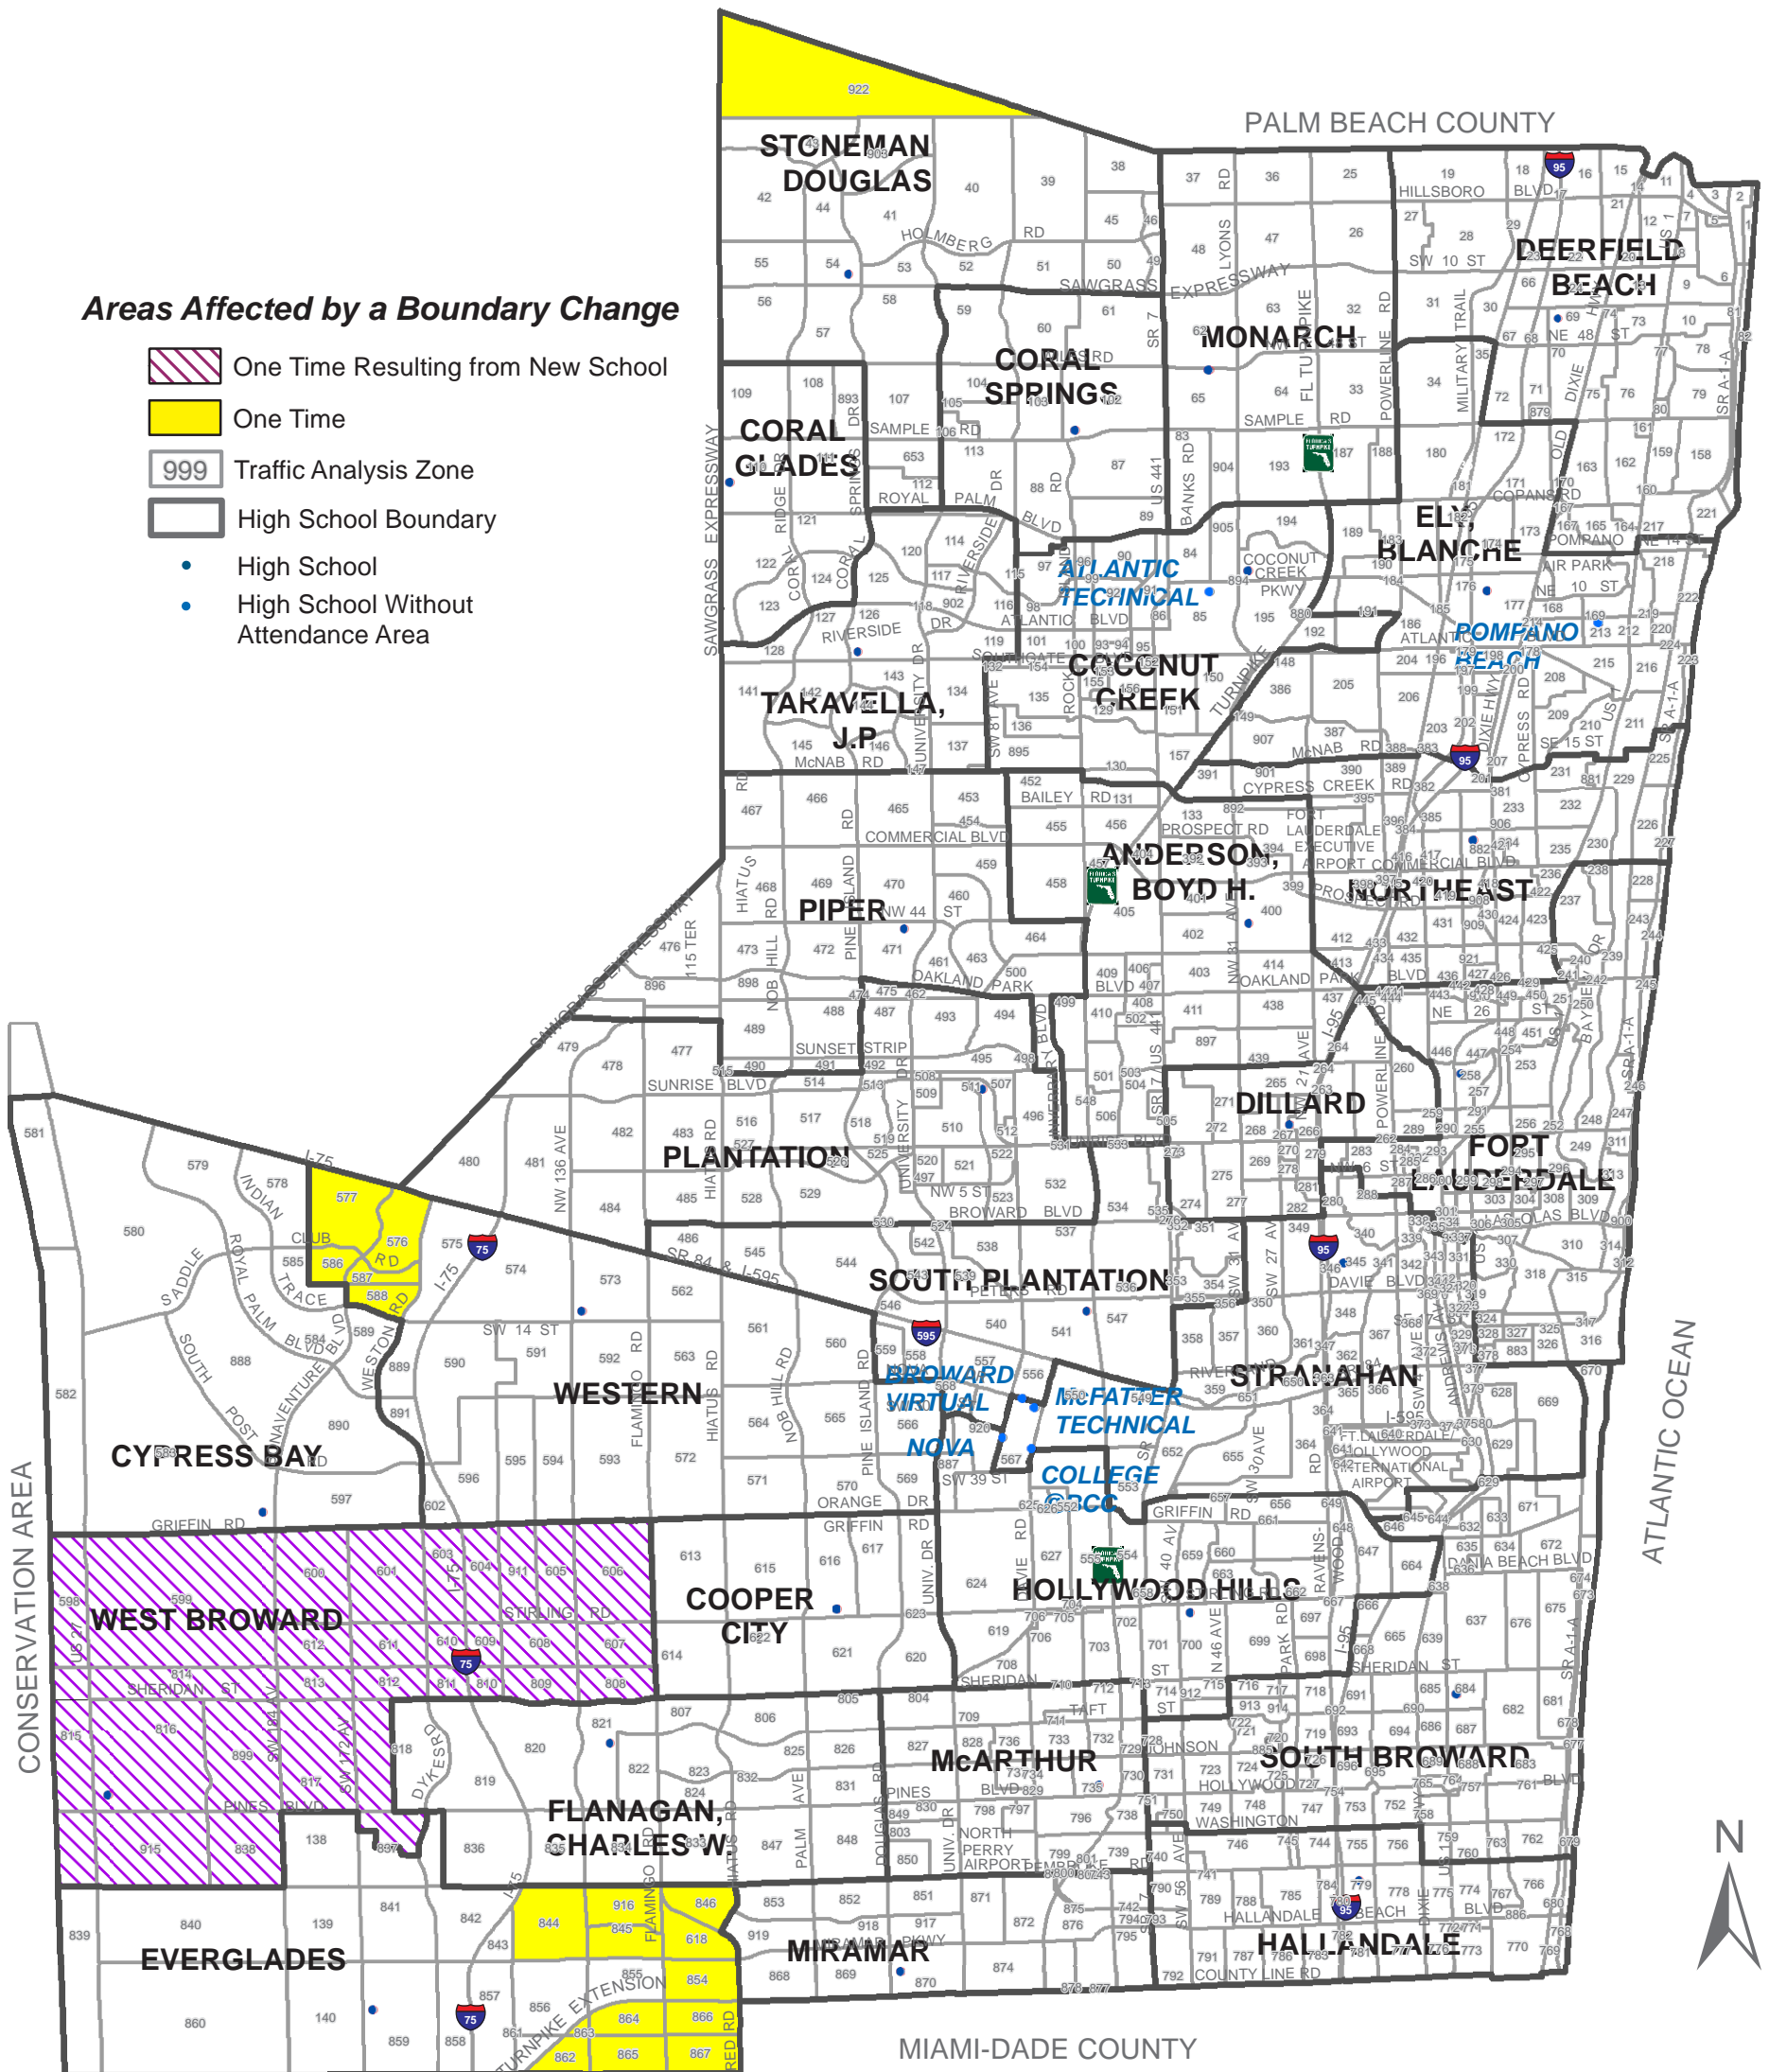

2011-12 HIGH SCHOOL BOUNDARIES

Areas Affected by Boundary Changes from 2008-09 to 2011-12

Consideration is given to avoid changing a school's boundary more than once during a four year period unless it is otherwise impossible to meet class size and concurrency mandates.

Areas Affected by a Boundary Change

-  One Time Resulting from New School
-  One Time
-  Traffic Analysis Zone
-  High School Boundary
-  High School
-  High School Without Attendance Area

Updated June 2011

School Boundaries Department • www.browardschools.com • 754.321.2480

THIS MAP IS FOR CONCEPTUAL PURPOSES ONLY AND SHOULD NOT BE USED FOR LEGAL BOUNDARY DETERMINATIONS

BROWARD COUNTY PUBLIC SCHOOLS

Areas Affected by Boundary Change from 2008-09 to 2011-12