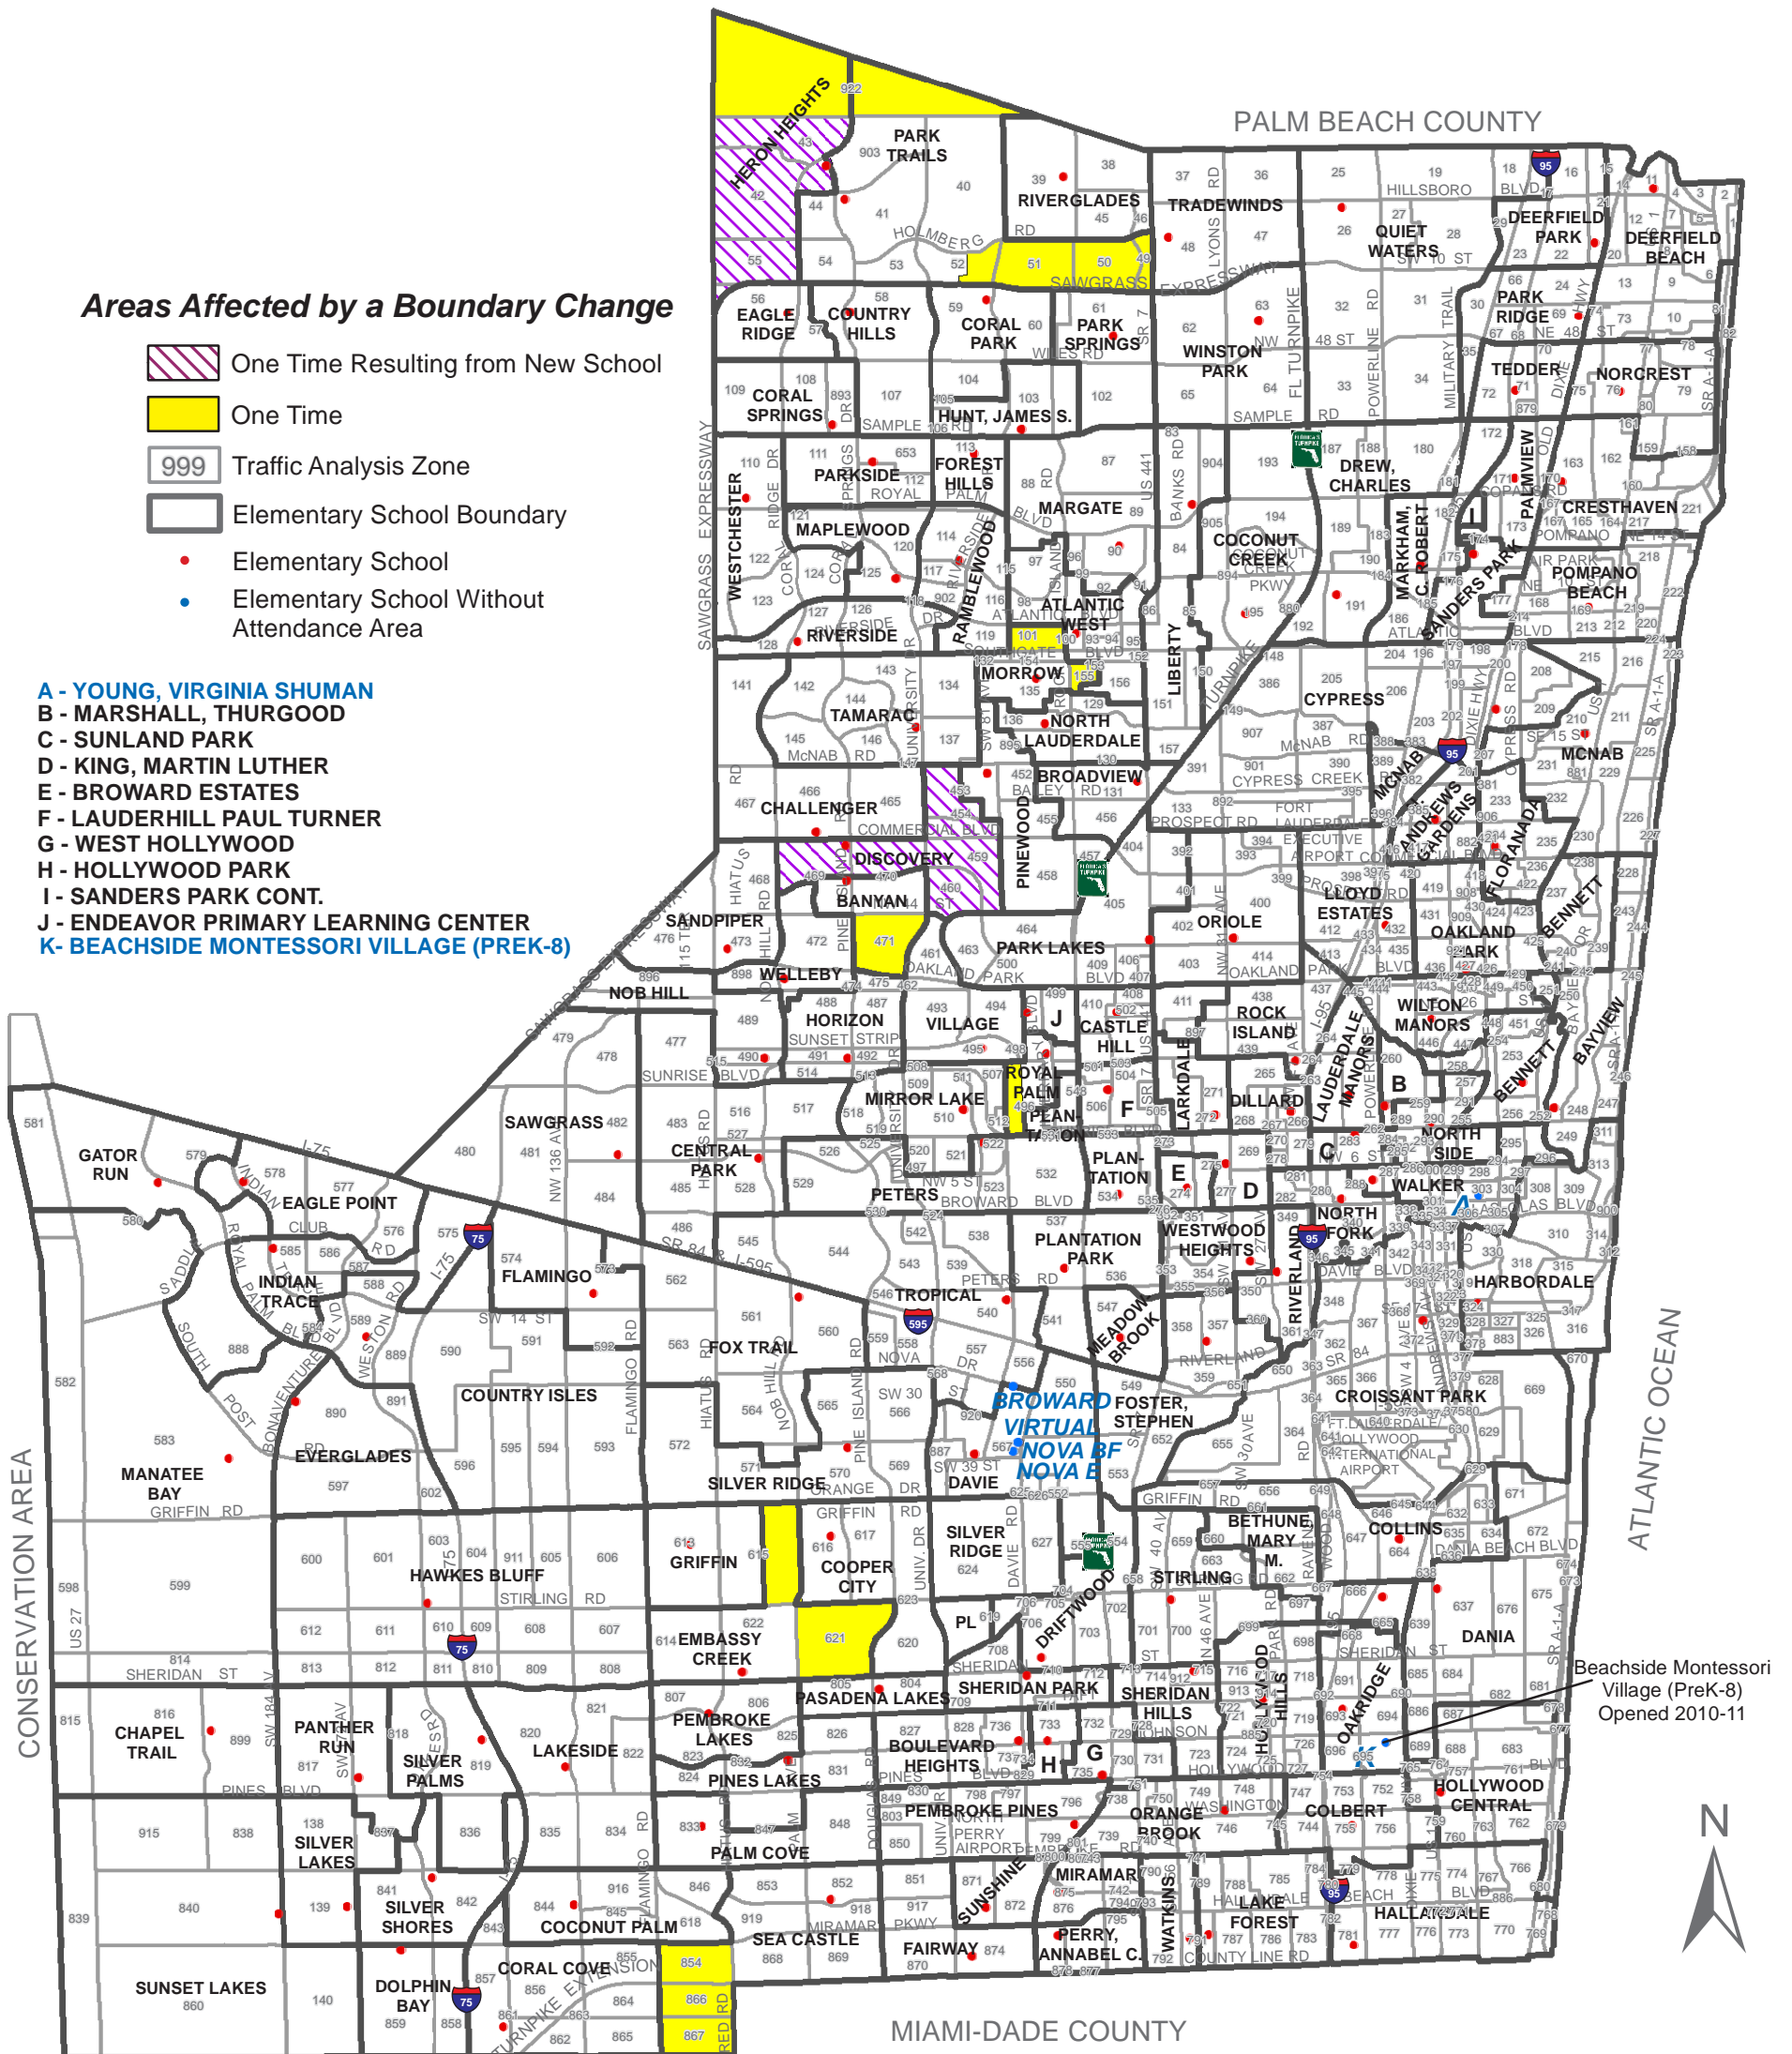

# 2011-12 ELEMENTARY SCHOOL BOUNDARIES

## Areas Affected by Boundary Changes from 2008-09 to 2011-12

Consideration is given to avoid changing a school's boundary more than once during a four year period unless it is otherwise impossible to meet class size and concurrency mandates.

### Areas Affected by a Boundary Change

-  One Time Resulting from New School
-  One Time
-  Traffic Analysis Zone
-  Elementary School Boundary
-  Elementary School
-  Elementary School Without Attendance Area

- A - YOUNG, VIRGINIA SHUMAN
- B - MARSHALL, THURGOOD
- C - SUNLAND PARK
- D - KING, MARTIN LUTHER
- E - BROWARD ESTATES
- F - LAUDERHILL PAUL TURNER
- G - WEST HOLLYWOOD
- H - HOLLYWOOD PARK
- I - SANDERS PARK CONT.
- J - ENDEAVOR PRIMARY LEARNING CENTER
- K - BEACHSIDE MONTESSORI VILLAGE (PREK-8)