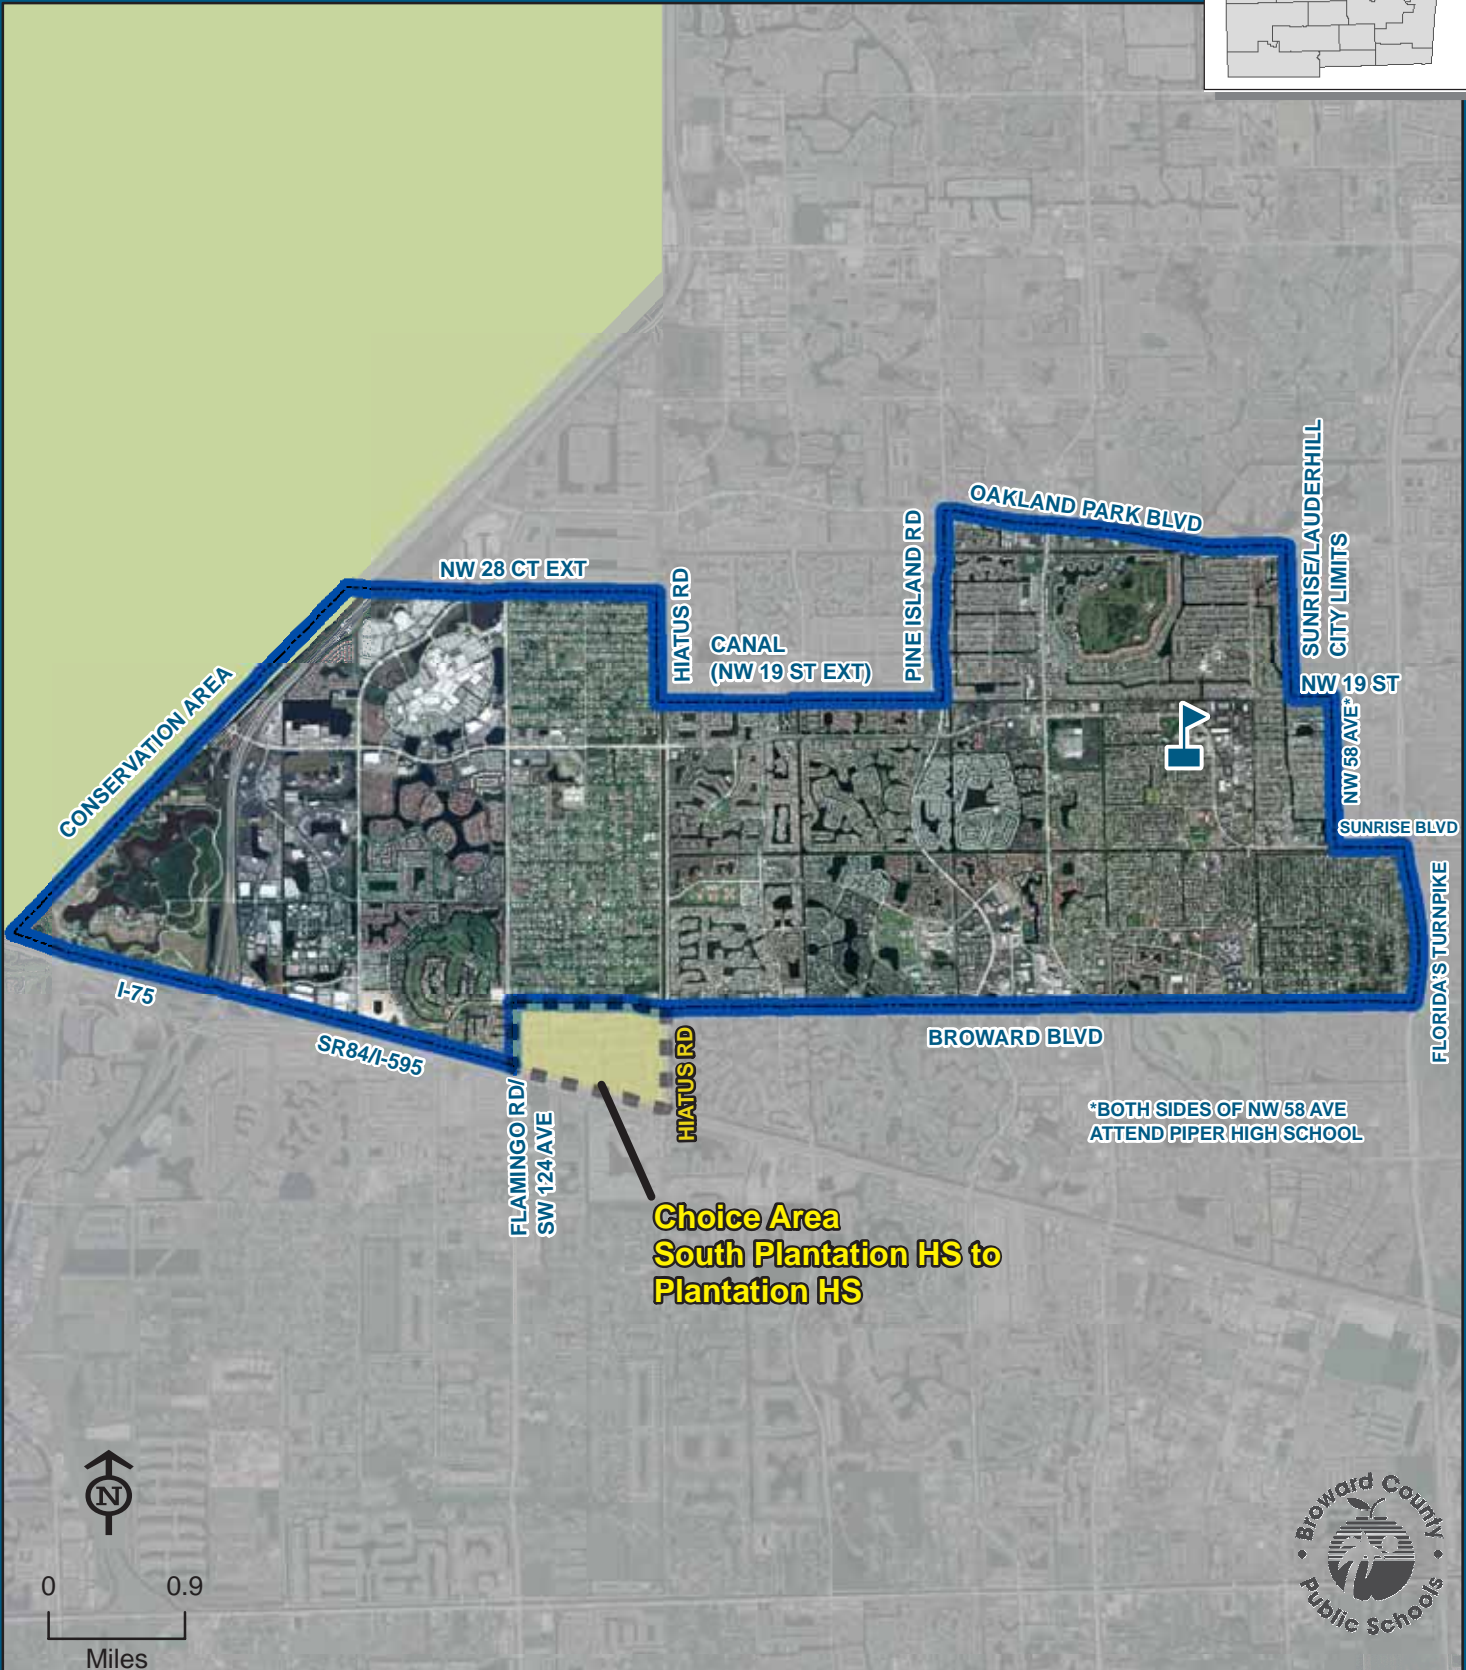

PLANTATION HIGH SCHOOL

6901 NW 16 STREET
PLANTATION, FLORIDA 33313
754-322-1850

Choice Area
Innovative Program
(Information on reverse side)

PLANTATION

Choice Area
South Plantation HS to
Plantation HS

*BOTH SIDES OF NW 58 AVE
ATTEND PIPER HIGH SCHOOL

THIS MAP IS FOR CONCEPTUAL PURPOSES ONLY AND SHOULD NOT BE USED FOR LEGAL BOUNDARY DETERMINATIONS