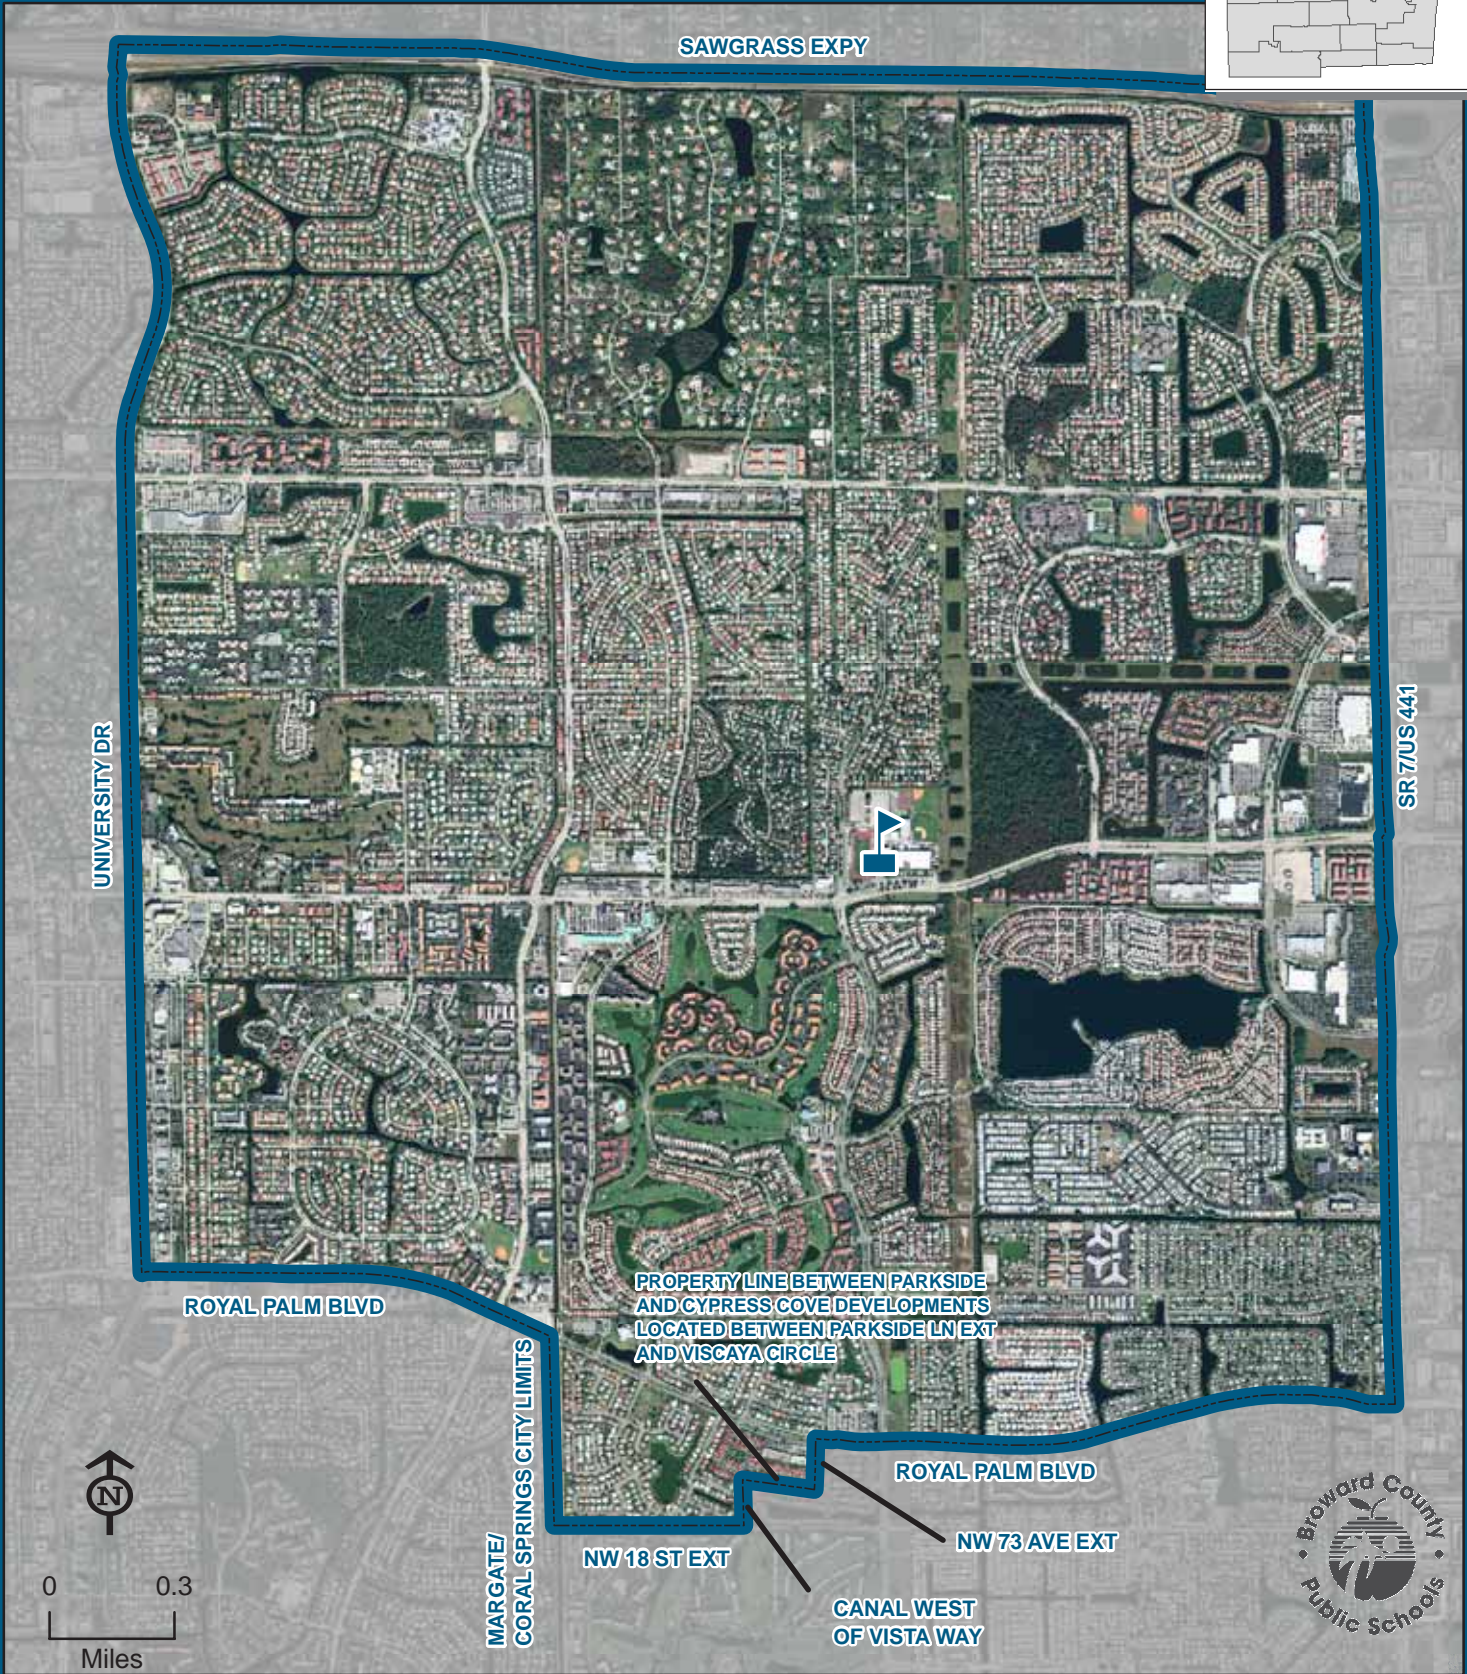

CORAL SPRINGS HIGH SCHOOL

7201 W SAMPLE ROAD
CORAL SPRINGS, FLORIDA 33065
754-322-0500

UNIVERSITY DR

SAWGRASS EXPY

SR 7705 441

CORAL SPRINGS

ROYAL PALM BLVD

PROPERTY LINE BETWEEN PARKSIDE AND CYPRESS COVE DEVELOPMENTS LOCATED BETWEEN PARKSIDE LN EXT AND VISCAYA CIRCLE

MARGATE/
CORAL SPRINGS CITY LIMITS

ROYAL PALM BLVD

NW 18 ST EXT

NW 73 AVE EXT

CANAL WEST OF VISTA WAY

THIS MAP IS FOR CONCEPTUAL PURPOSES ONLY AND SHOULD NOT BE USED FOR LEGAL BOUNDARY DETERMINATIONS