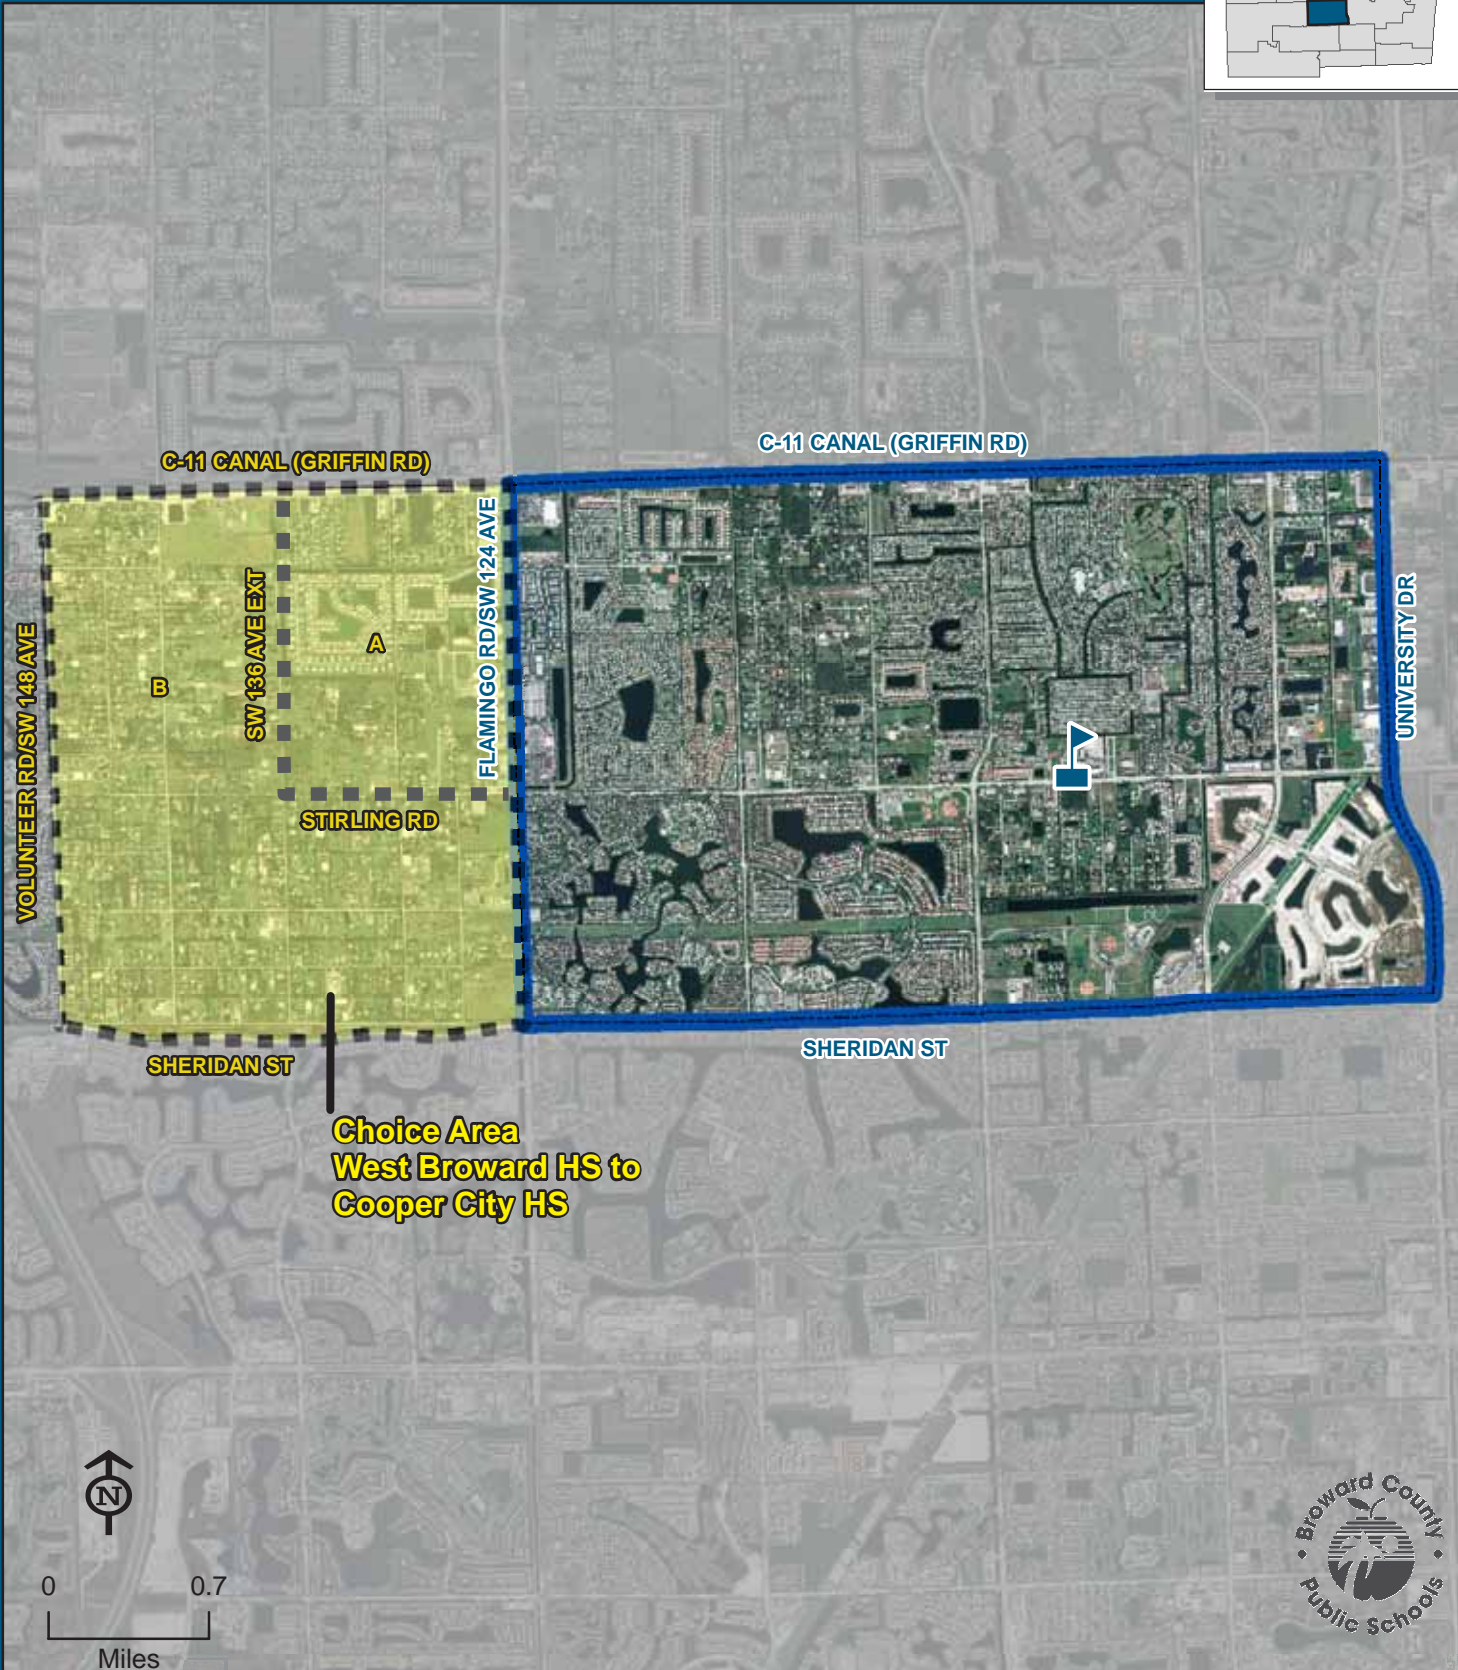

COOPER CITY HIGH SCHOOL

9401 STIRLING ROAD
COOPER CITY, FLORIDA 33328
754-323-0200

Choice Area

(Information on reverse side)

COOPER CITY

**Choice Area
West Broward HS to
Cooper City HS**

THIS MAP IS FOR CONCEPTUAL PURPOSES ONLY AND SHOULD NOT BE USED FOR LEGAL BOUNDARY DETERMINATIONS

COOPER CITY HIGH SCHOOL

Choice Area Description

WEST BROWARD HIGH TO COOPER CITY HIGH:

- A** Ninth through twelfth grade students residing within the area bounded by SW 136 Avenue Extended and Griffin Road, east along Griffin Road to Flamingo Road, south along Flamingo Road to Stirling Road, west along Stirling Road to SW 136 Avenue Extended, north to Griffin Road are assigned to West Broward High School with a choice to attend Cooper City High School.
- B** Ninth through twelfth grade students residing within the area bounded by Griffin Road and SW 136 Avenue Extended, south along SW 136 Avenue Extended to Stirling Road, east along Stirling Road to Flamingo Road/SW 124 Avenue, south along Flamingo Road/SW 124 Avenue to Sheridan Street, west along Sheridan Street to SW 148 Avenue, north along SW 148 Avenue to Griffin Road, east along Griffin Road to SW 136 Avenue Extended are assigned to West Broward High School with a choice to attend Cooper City High School.

Students interested in attending the Choice School must apply for a reassignment between May 1 and June 15. The reassignment application is available online at www.browardschools.com, or through the Innovative Programs office at (754) 321-2380.