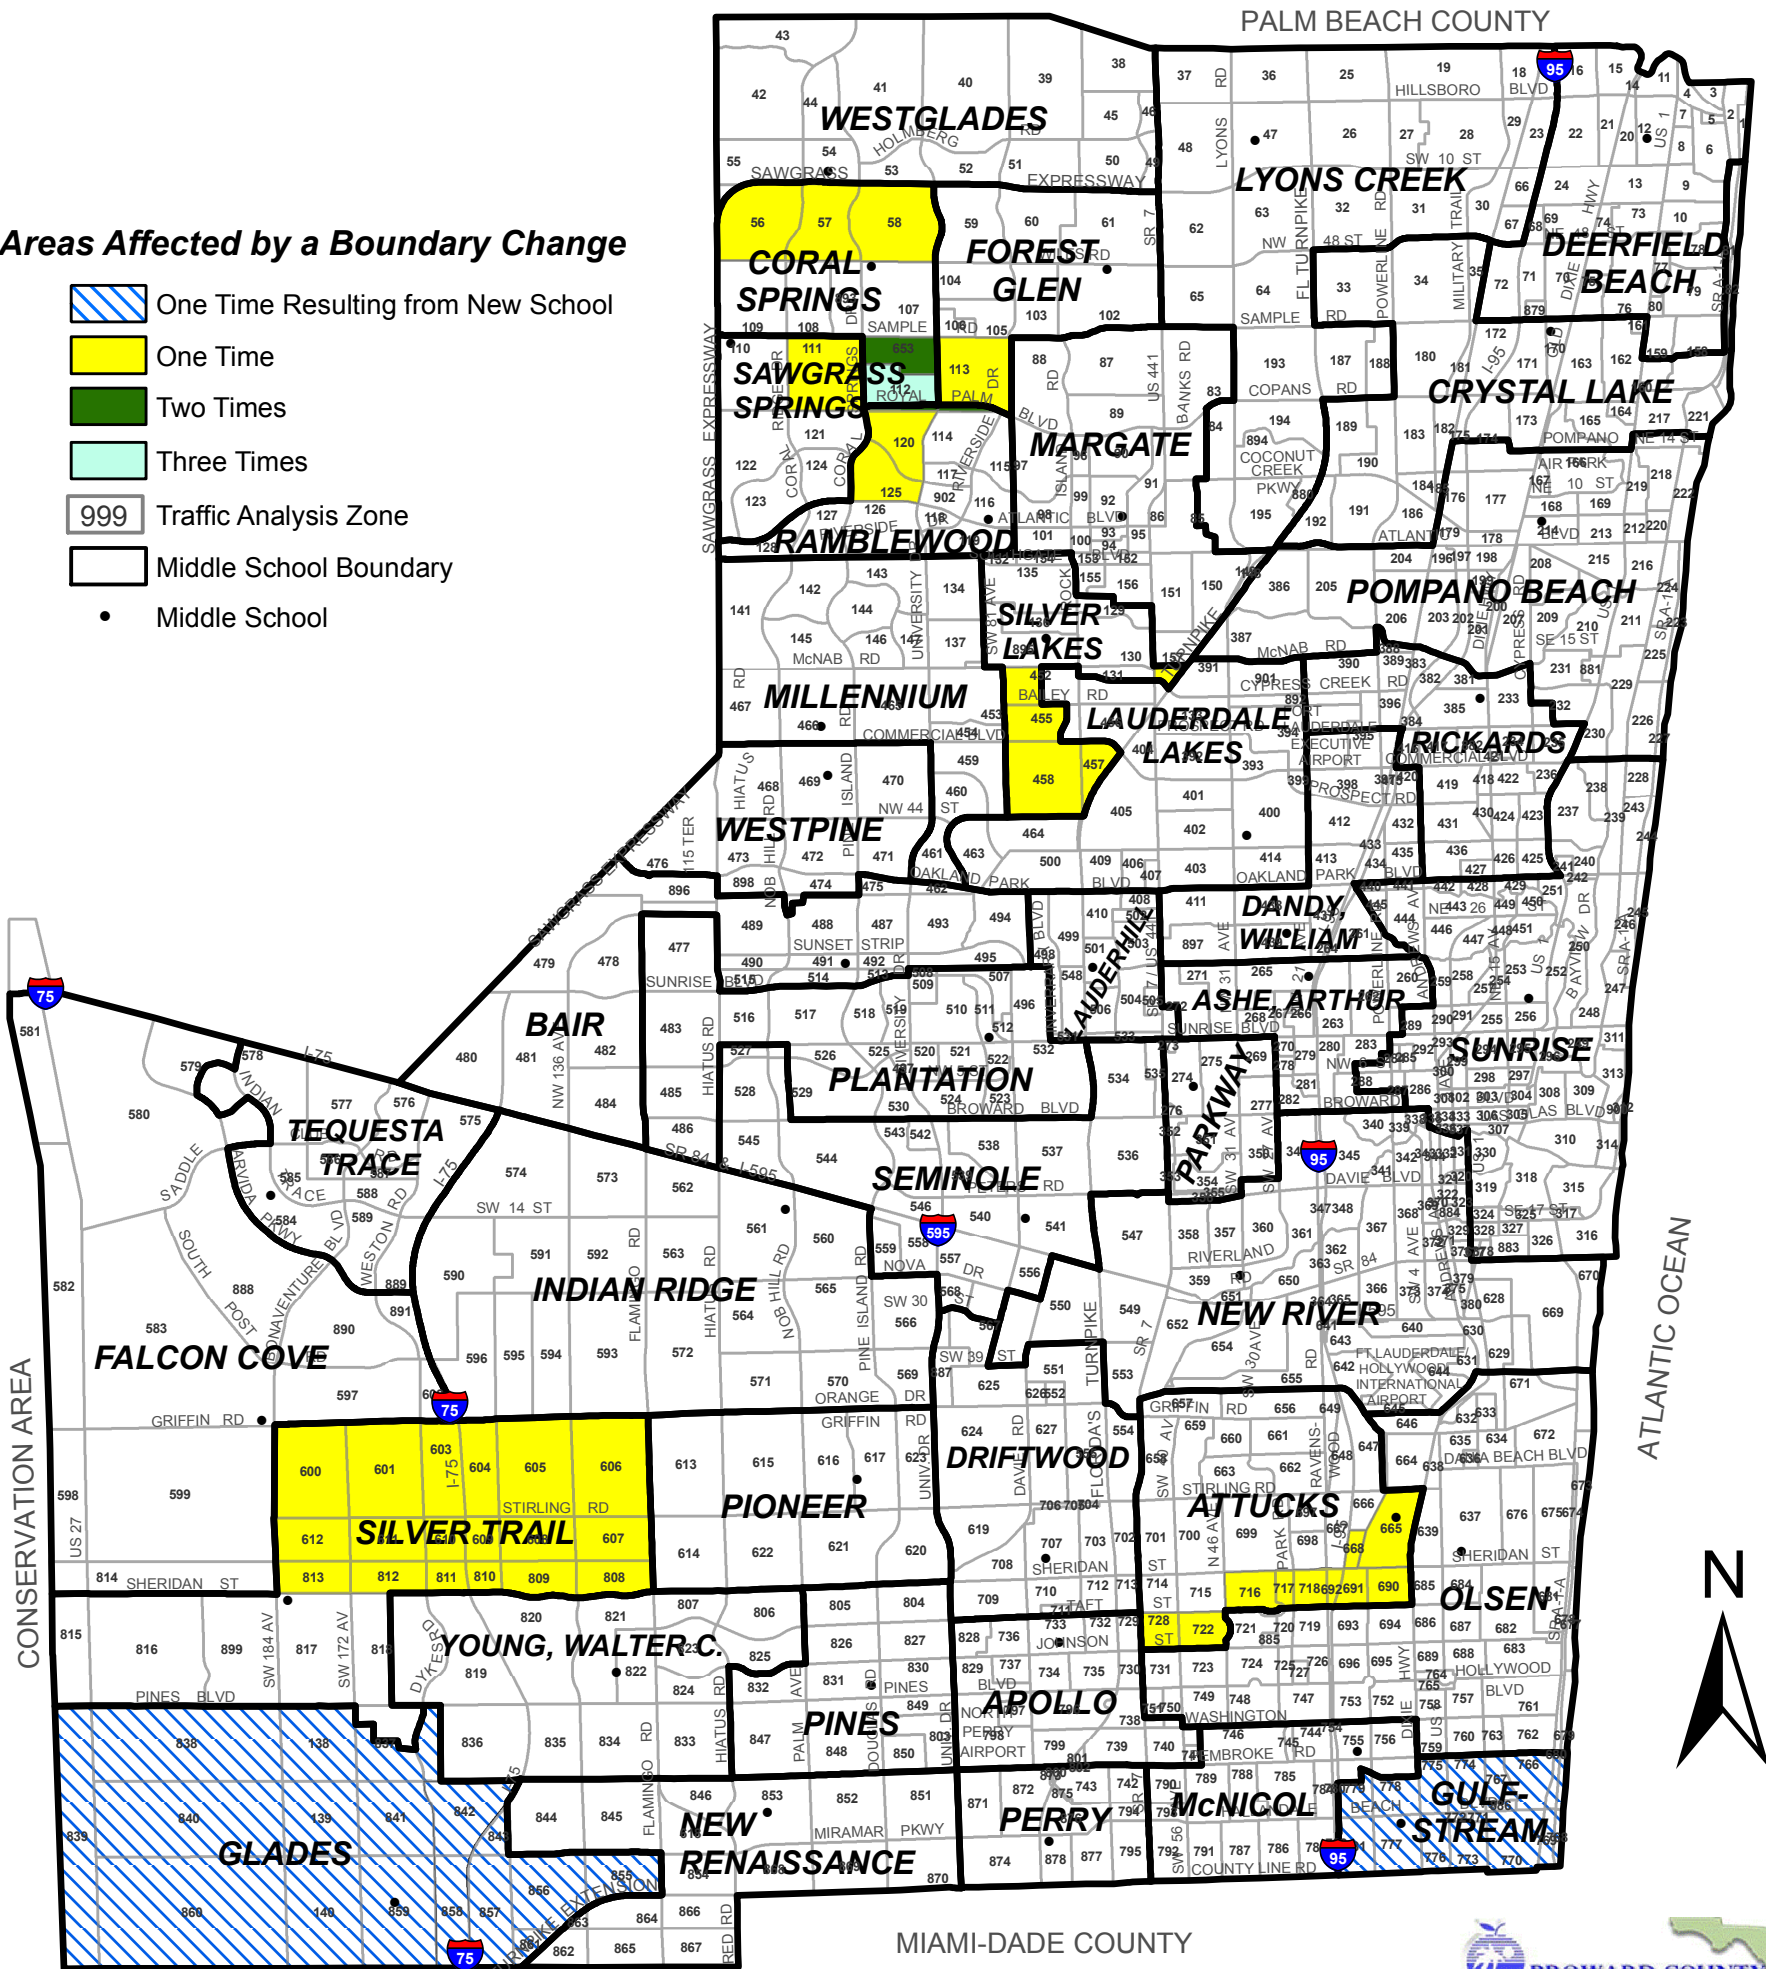

2007-2008 MIDDLE SCHOOL BOUNDARIES

Areas Affected by Boundary Changes from 2004-2005 to 2007-2008

Areas Affected by a Boundary Change

-  One Time Resulting from New School
-  One Time
-  Two Times
-  Three Times
-  Traffic Analysis Zone
-  Middle School Boundary
-  Middle School

MIAMI-DADE COUNTY

BROWARD COUNTY PUBLIC SCHOOLS
School Boundaries

Areas Affected by Boundary Changes from 2004-05 to 2007-08

Middle School Change

TAZ	2004-2005		2005-2006		2006-2007		2007-2008		Change Total	New School Change Total
	Change	New School	Change	New School	Change	New School	Change	New School		
56	1								1	0
57	1								1	0
58	1								1	0
111	1								1	0
112	1				1		1		3	0
113	1				1				2	0
120	1								1	0
125	1								1	0
138		1							0	1
139		1							0	1
140		1							0	1
157					1				1	0
452	1								1	0
455	1								1	0
457	1								1	0
458	1								1	0
600	1								1	0
601	1								1	0
603	1								1	0
604	1								1	0
605	1								1	0
606	1								1	0
607	1								1	0
608	1								1	0
609	1								1	0
610	1								1	0
611	1								1	0
612	1								1	0
653	1						1		2	0
665	1								1	0
668	1								1	0
679				1					0	1
680				1					0	1
690	1								1	0
691	1								1	0
692	1								1	0
716	1								1	0
717	1								1	0
718	1								1	0
722	1								1	0
728	1								1	0
766				1					0	1
767				1					0	1
768				1					0	1
769				1					0	1
770				1					0	1
771				1					0	1
772				1					0	1
773				1					0	1