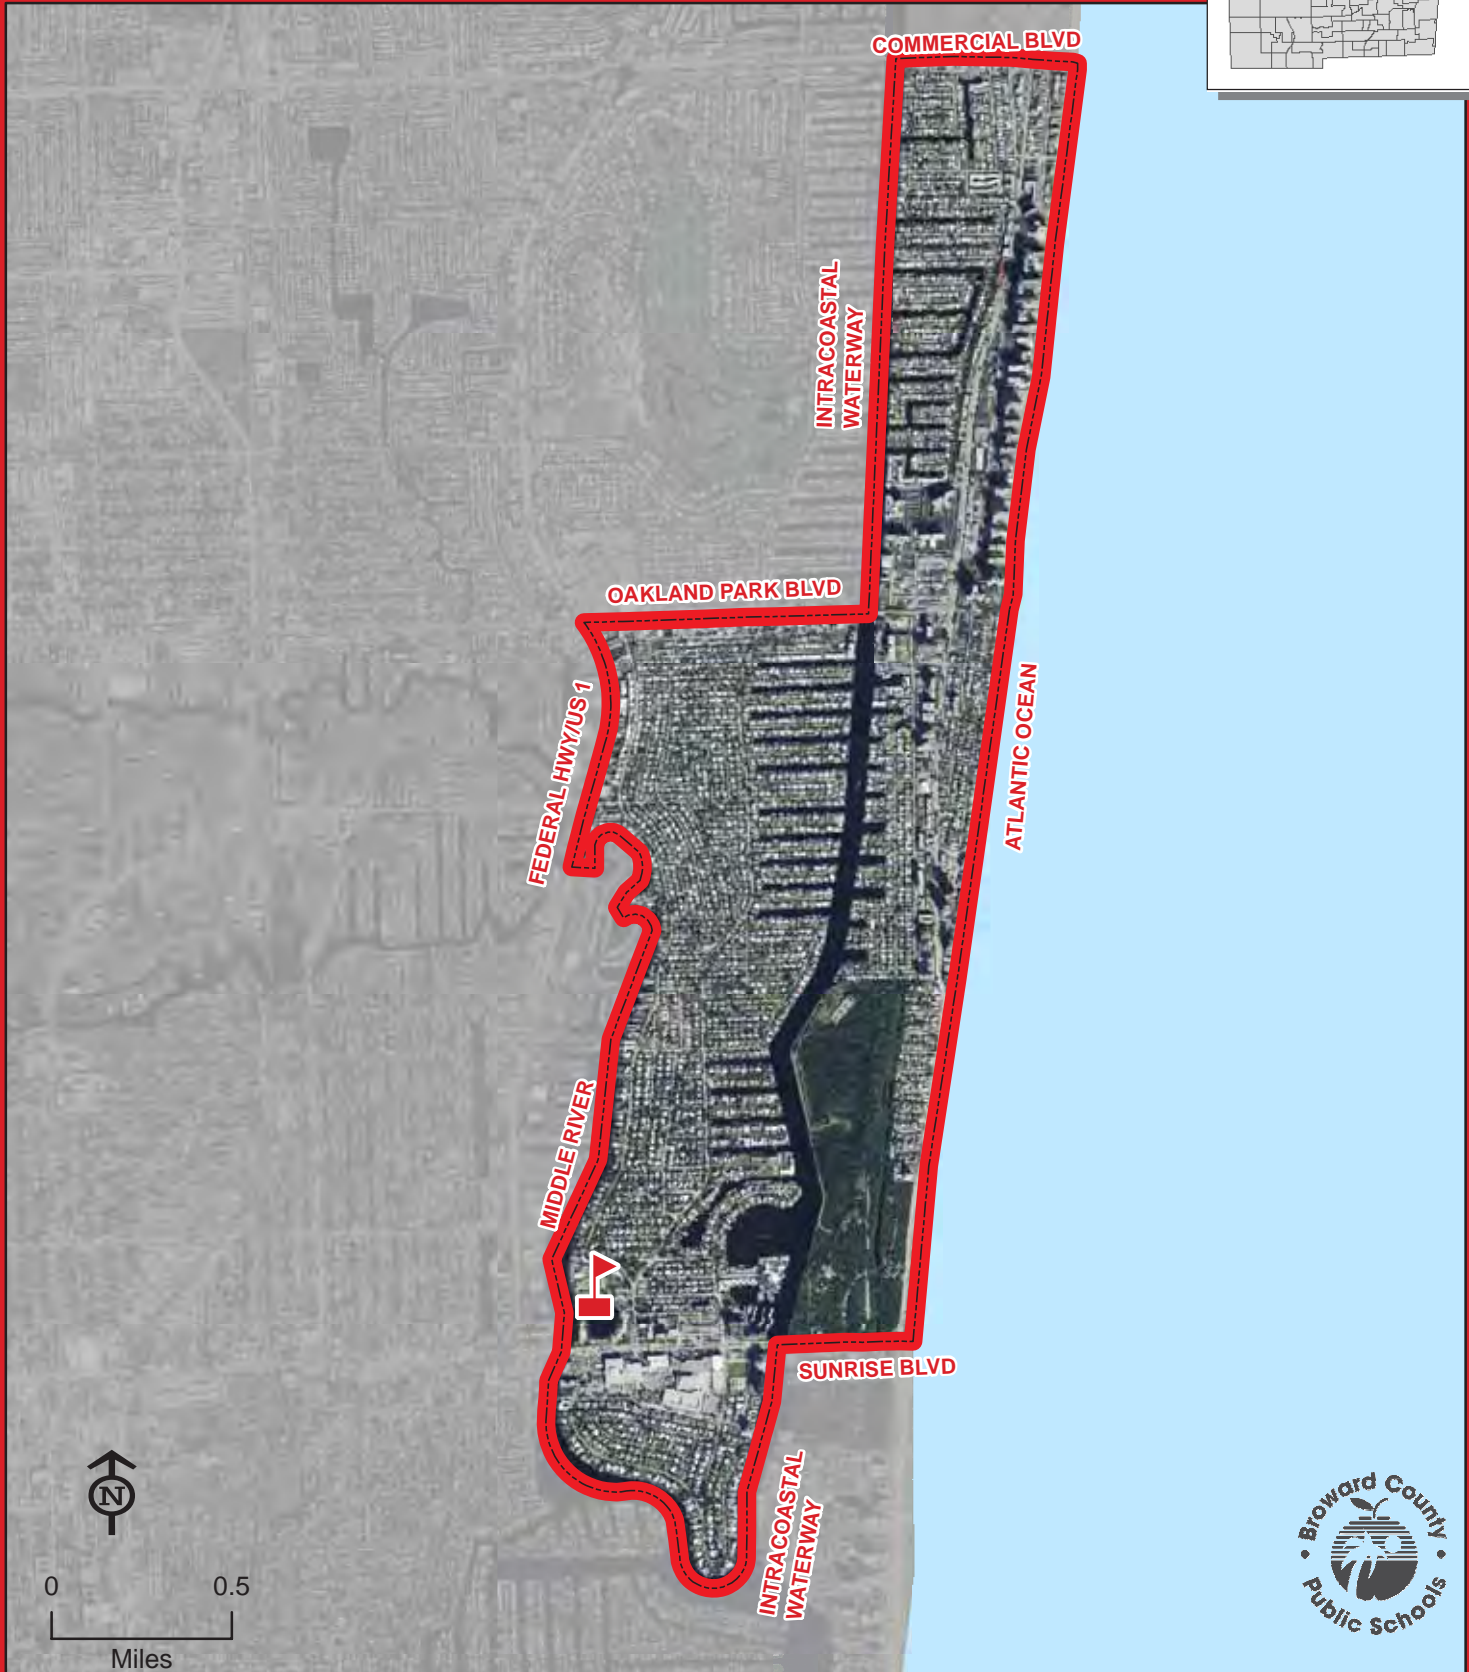

BAYVIEW ELEMENTARY SCHOOL

1175 MIDDLE RIVER DRIVE
FORT LAUDERDALE, FLORIDA 33304
754-322-5400

BAYVIEW

THIS MAP IS FOR CONCEPTUAL PURPOSES ONLY AND SHOULD NOT BE USED FOR LEGAL BOUNDARY DETERMINATIONS

2011-2012 ELEMENTARY SCHOOL BOUNDARIES

Broward County Public Schools

Legend

- Elementary School Boundary
- Elementary School
- Elementary School Without Attendance Area

Miles

- A - YOUNG, VIRGINIA SHUMAN
- B - MARSHALL, THURGOOD
- C - SUNLAND PARK
- D - KING, MARTIN LUTHER
- E - BROWARD ESTATES
- F - LAUDERHILL PAUL TURNER
- G - WEST HOLLYWOOD
- H - HOLLYWOOD PARK
- I - SANDERS PARK CONT.
- J - ENDEAVOR PRIMARY LEARNING CENTER
- K - BEACHSIDE MONTESSORI VILLAGE (PREK-8)