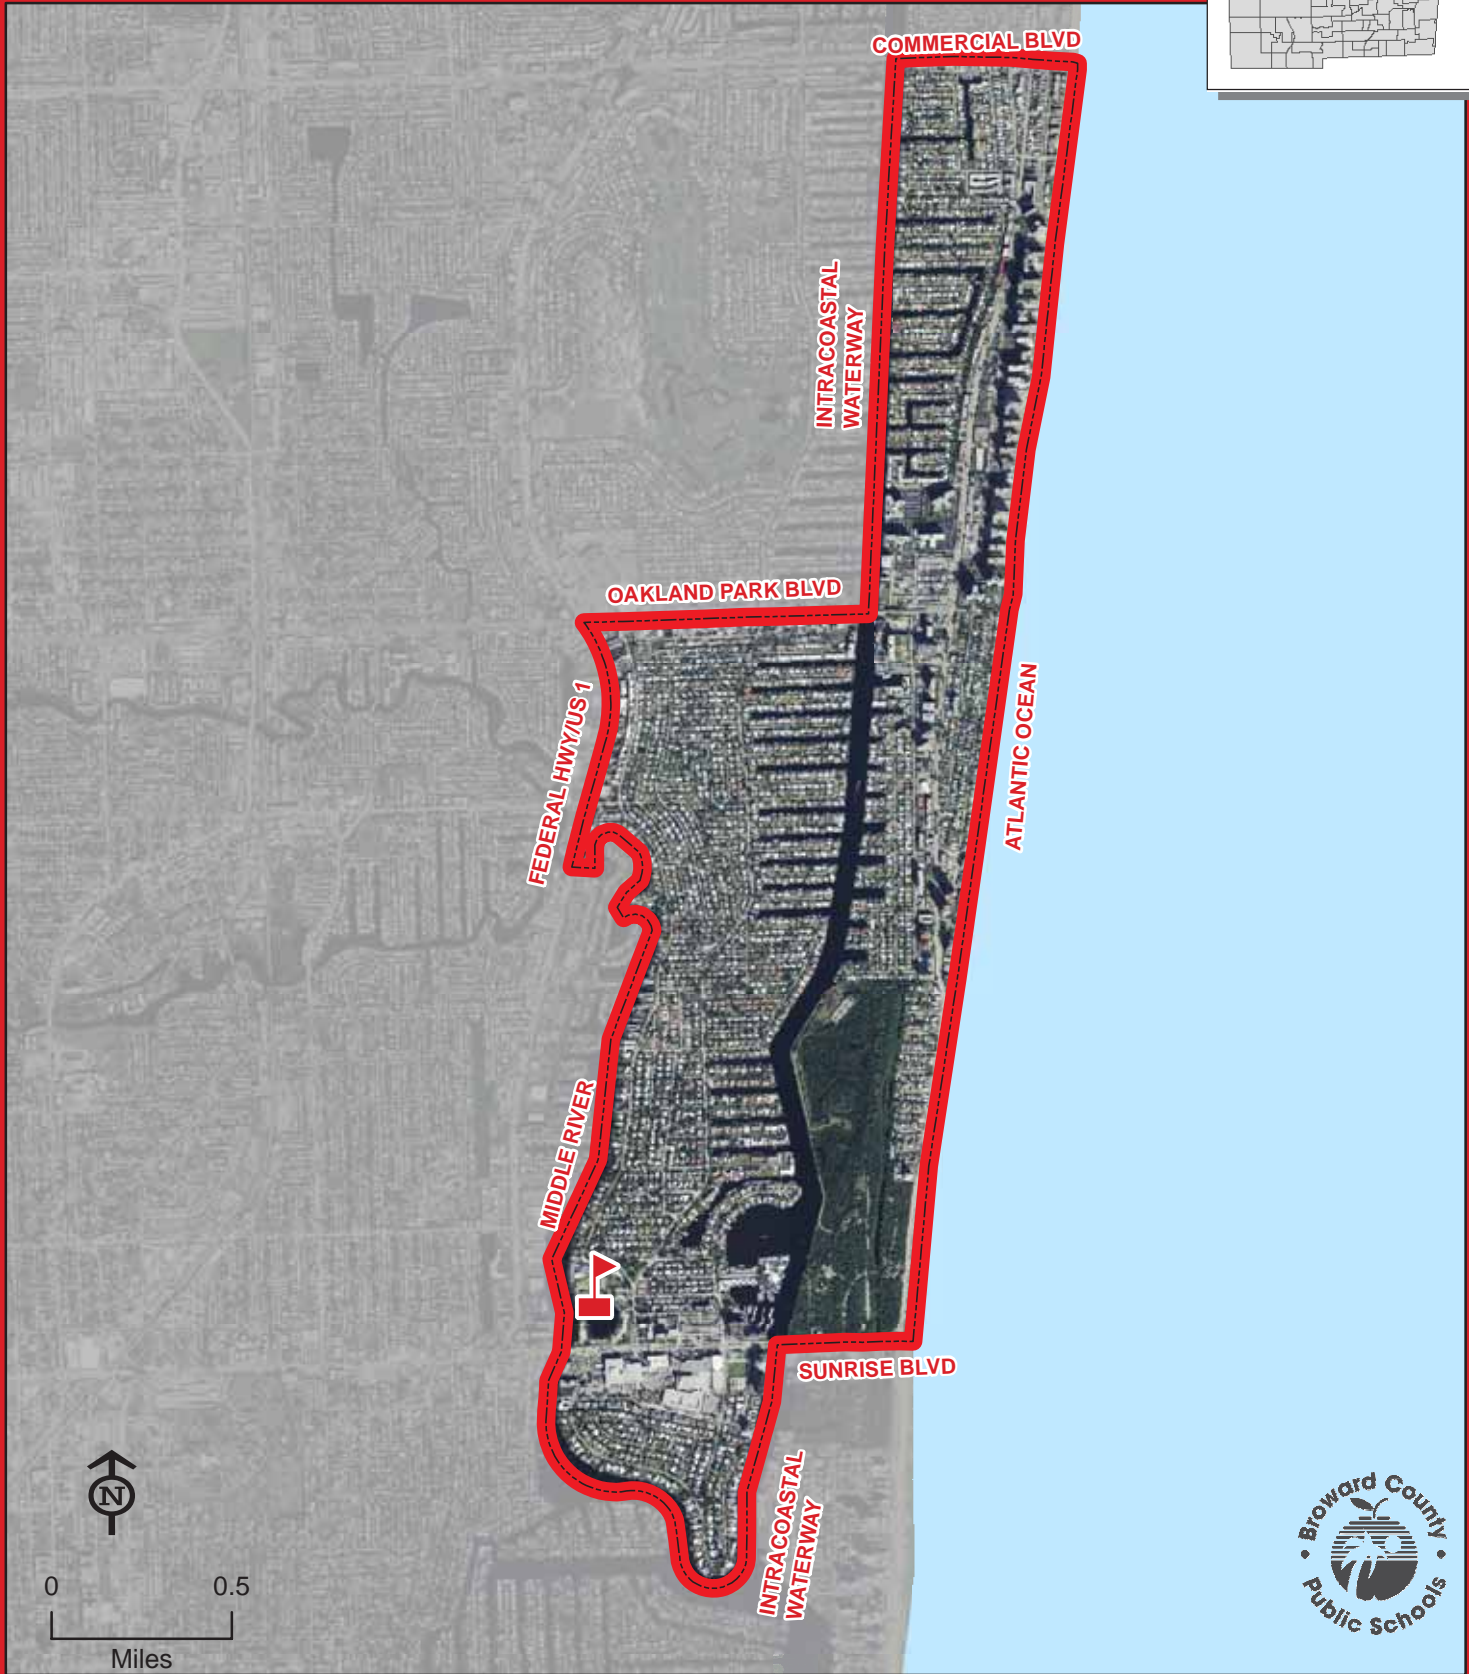

# BAYVIEW ELEMENTARY SCHOOL

1175 MIDDLE RIVER DRIVE  
FORT LAUDERDALE, FLORIDA 33304  
754-322-5400

**BAYVIEW**

THIS MAP IS FOR CONCEPTUAL PURPOSES ONLY AND SHOULD NOT BE USED FOR LEGAL BOUNDARY DETERMINATIONS

# 2011-2012 ELEMENTARY SCHOOL BOUNDARIES

## Broward County Public Schools

**Legend**

- Elementary School Boundary
- Elementary School
- Elementary School Without Attendance Area

Miles

- A - YOUNG, VIRGINIA SHUMAN
- B - MARSHALL, THURGOOD
- C - SUNLAND PARK
- D - KING, MARTIN LUTHER
- E - BROWARD ESTATES
- F - LAUDERHILL PAUL TURNER
- G - WEST HOLLYWOOD
- H - HOLLYWOOD PARK
- I - SANDERS PARK CONT.
- J - ENDEAVOR PRIMARY LEARNING CENTER
- K - BEACHSIDE MONTESSORI VILLAGE (PREK-8)